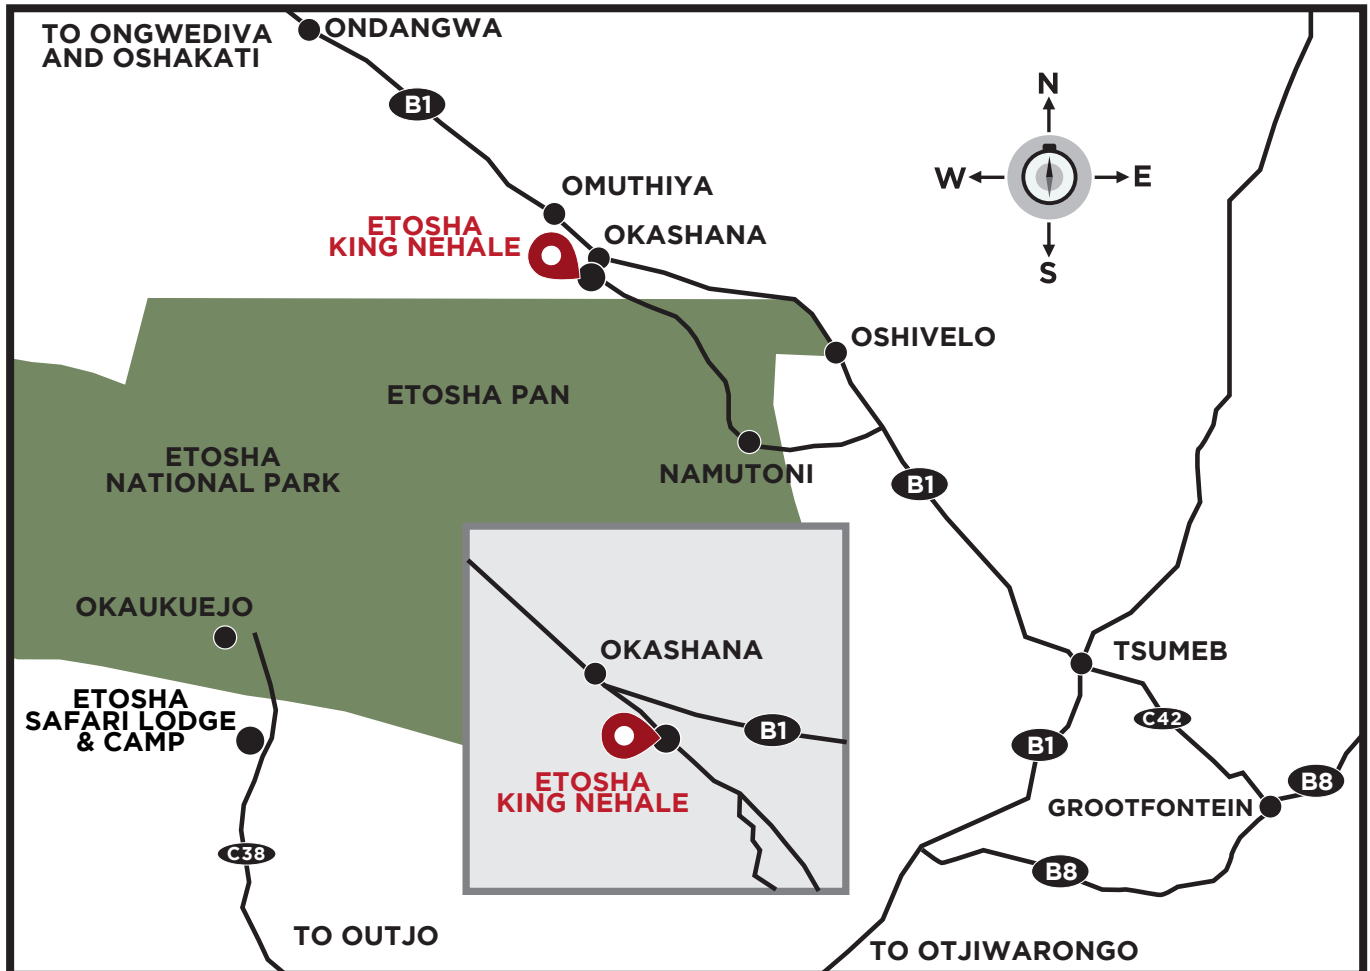

DIRECTIONS TO ETOSHA KING NEHALE

ETOSHA KING NEHALE

48km north of Namutoni

Lodge direct: +264 (0)84 0007376

Etosha Safari Lodge direct: +264 (0)84 000 7345

Etosha Safari Camp direct: +264 (0)84 000 7351

ESL GPS Coordinates: S 19° 24.346 E 15° 54.603

ESC GPS Coordinates: S 19° 24.637 E 15° 55.441

Head office: +264 (0)61 - 427 200

Emergency / after hrs: +264 (0)81 - 129 2424

Central reservation hours: Monday to Friday 08h00-17h00