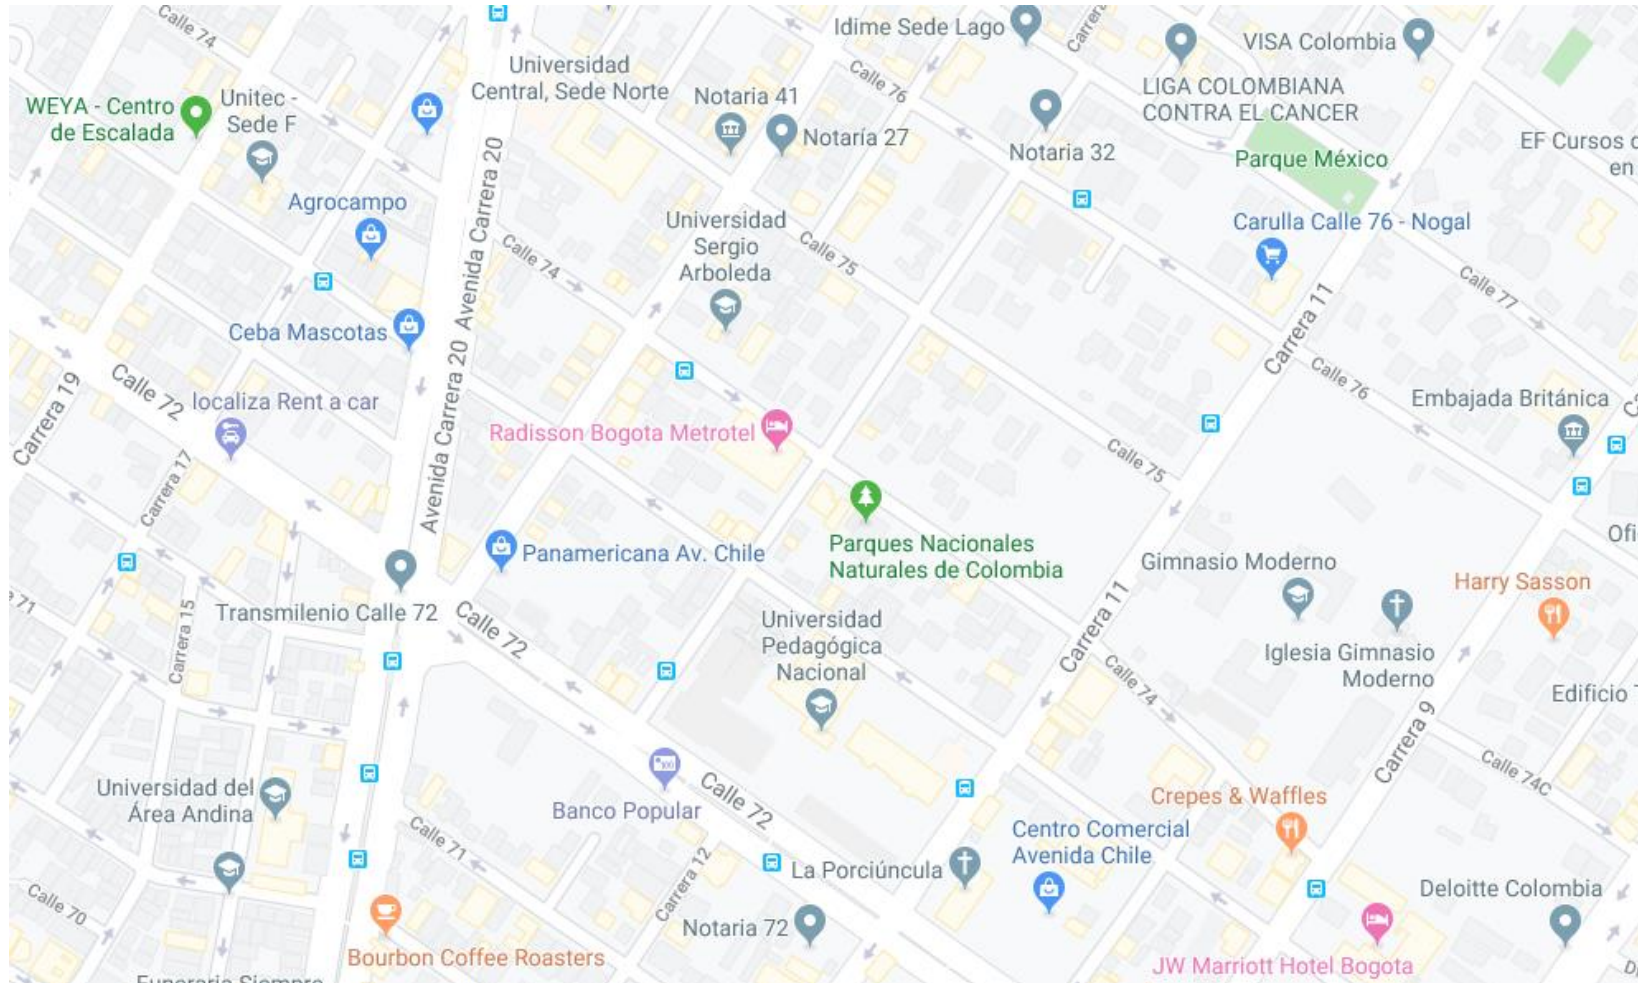

Radisson

WHO WE ARE

Radisson Bogotá Metrotel located next Bogota`s financial district, it is the third largest hotel in the city with 337 rooms and 18 convention halls. Just 14.2 km and approximately 20 minutes away from the El Dorado International Airport.

Easy access to the most important zones of the city, the historical zone, malls, the financial district and gastronomic zones, among others.

Location

- Radisson Bogotá Metrotel is located in Bogotá's business district and is ideal for any traveler; just 5 minutes from zone G and zone T, where you can find the best dining and shopping options in the city.
- Located 14.2 Km from El Dorado International Airport.