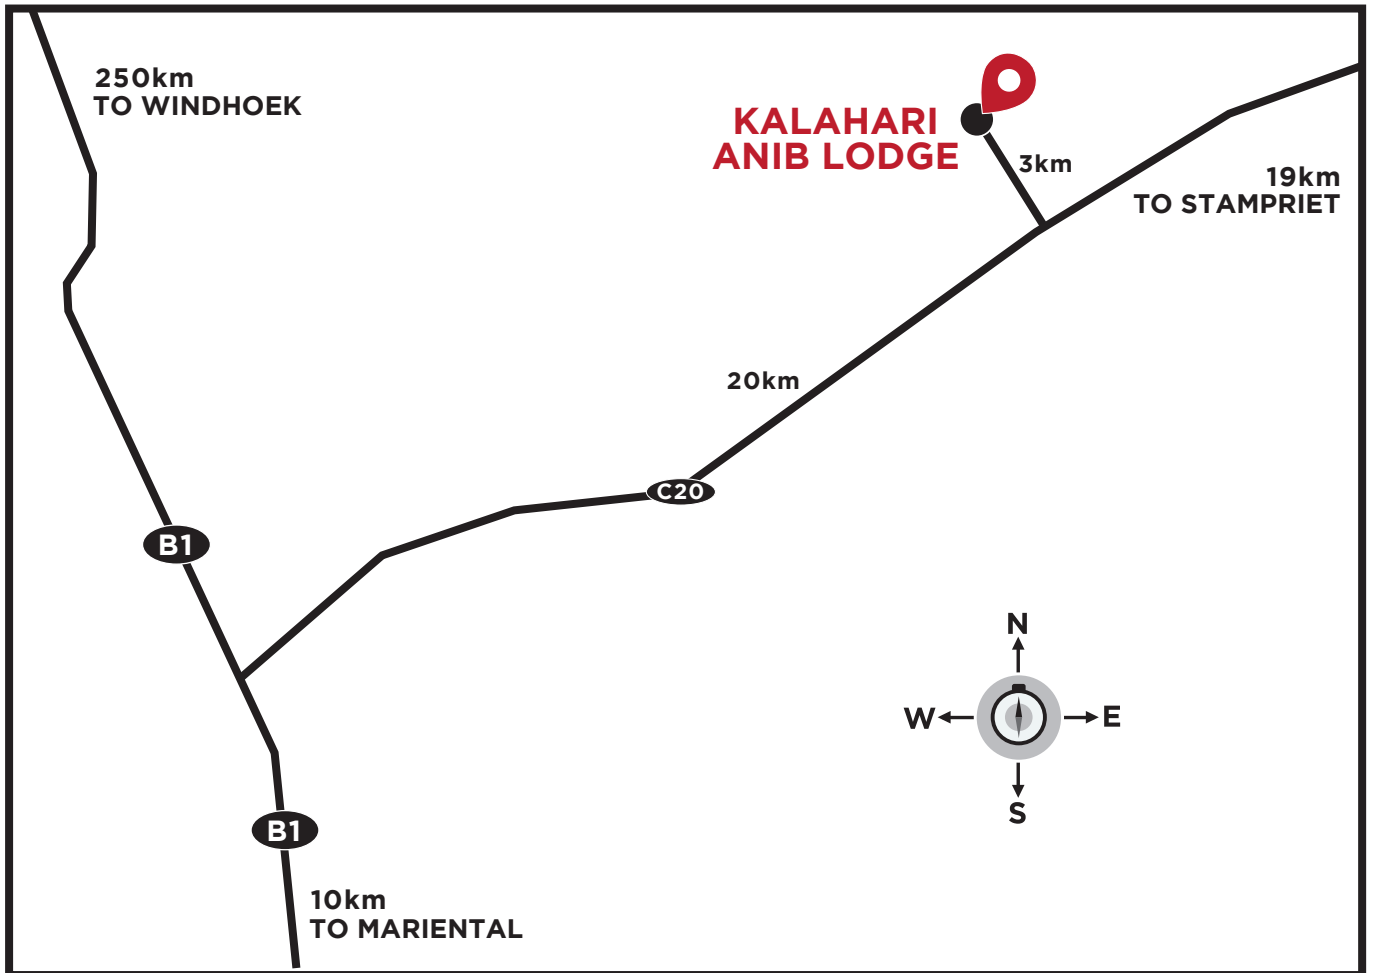

DIRECTIONS TO KALAHARI ANIB LODGE

KALAHARI ANIB LODGE

30km northeast of Mariental on the C 20

Lodge direct:	+264 84 000 7336
GPS Coordinates:	S 24° 25.811 E 018° 06.041
Head office:	+264 (0)61 - 427 200
Emergency / after hrs:	+264 (0)81 - 129 2424
Central reservation hours:	Monday to Friday 08h00-17h00