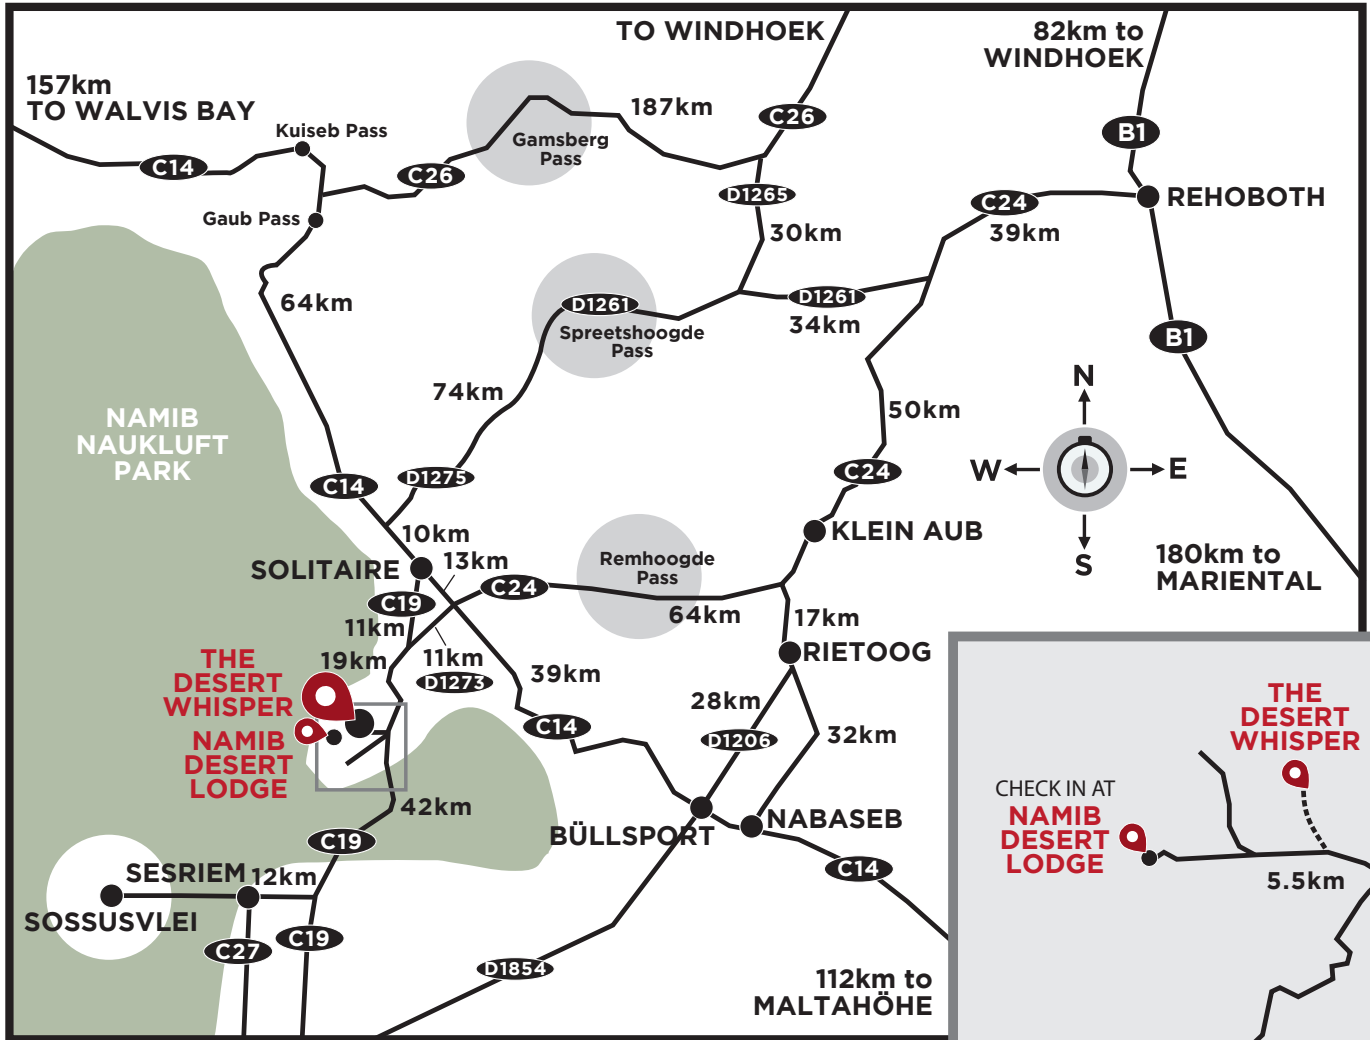

DIRECTIONS TO THE DESERT WHISPER

THE DESERT WHISPER

60km north of Sesriem on the C 19

Namib Desert Lodge direct: +264 (0)84 000 7325

GPS Coordinates: 24° 10.393 'S 15° 54.238 'E

Head office: +264 (0)61 - 427 200

Emergency /After hrs: +264 (0)81 - 145 8179

Central reservation hours: Monday to Friday 08h00-17h00

GONDWANA
DESERT WHISPER
NAMIB POD
NAMIBIA