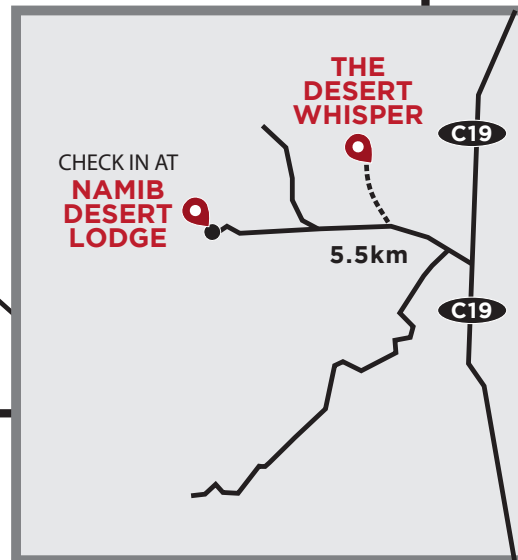

DIRECTIONS TO THE DESERT WHISPER

THE DESERT WHISPER

60km north of Sesriem on the C 19

Namib Desert Lodge direct: +264 (0)84 000 7325

GPS Coordinates: 24° 10.393 'S 15° 54.238 'E

Head office: +264 (0)61 - 427 200

Emergency /After hrs: +264 (0)81 - 145 8179

Central reservation hours: Monday to Friday 08h00-17h00

GONDWANA
DESERT WHISPER
NAMIB POD
NAMIBIA