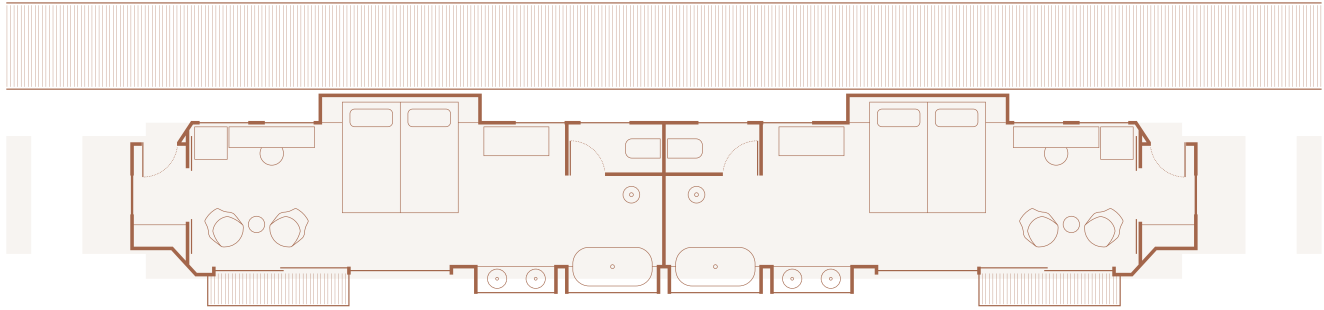

KRUGER
S H A L A T I
THE TRAIN ON THE BRIDGE