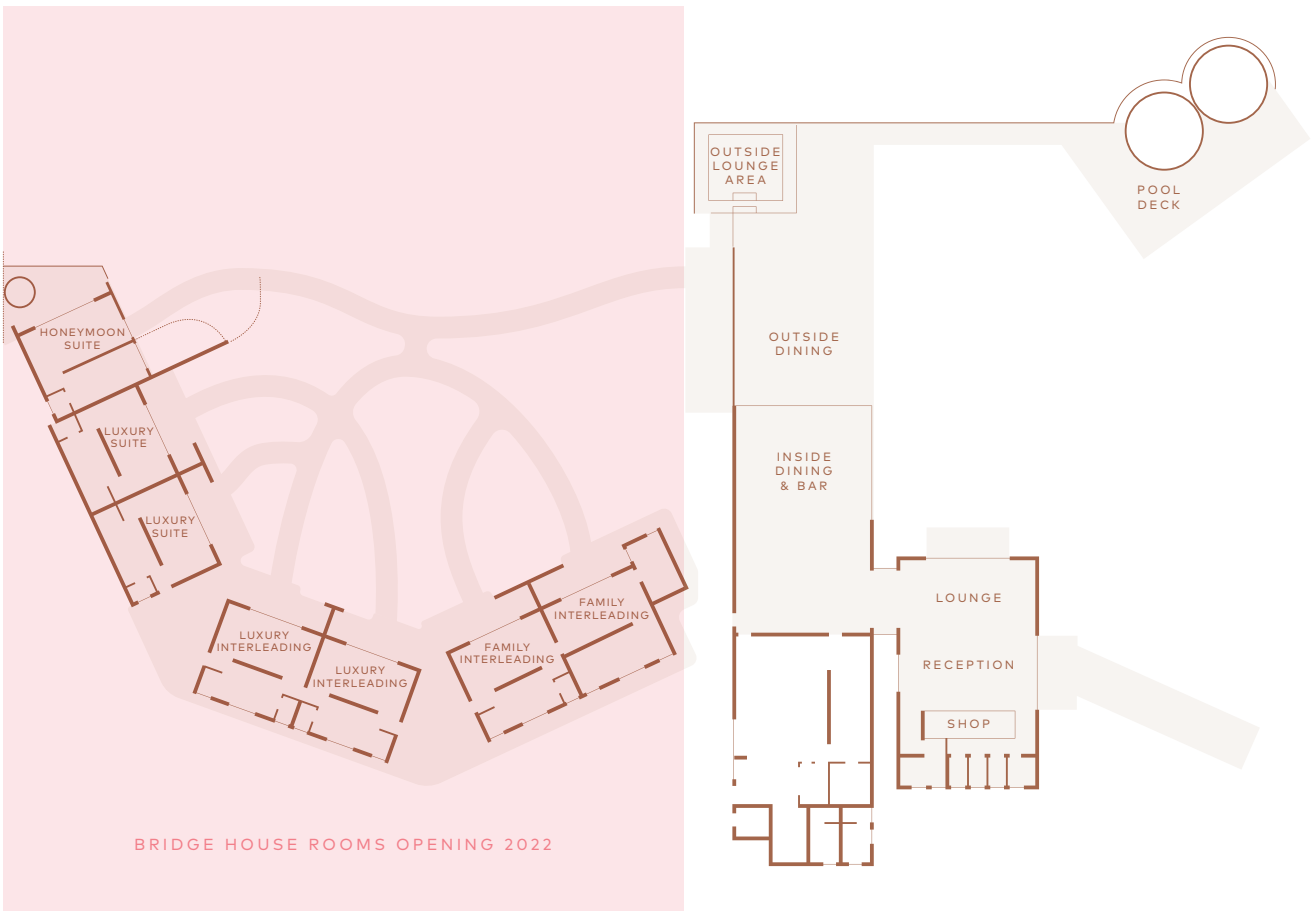

A JOURNEY OF AFRICAN SIGNIFICANCE

Offering 31 rooms tailored for immersive comfort:

In-room Facilities: Air-conditioning, Butler Service, Coffee/Tea Station, Complimentary Wi-Fi, Fully Stocked Mini Bar, Hairdryer, Wardrobe, Lounge, Juliet Balcony (Train on the Bridge), Patio & Garden (Bridge House), In-room Amenities, In-room Dining (07h00 until 21h00), Laundry Service, Electronic Safe, Full Bathroom Inclusive of Shower, Luxurious Bath, Privately Enclosed Toilet & Double Wash Basins.

Room Configuration

24 Carriage Rooms

Double Rooms (26m ²)	
2-sleeper with King-size beds/2x ³ / ₄ beds	24
Exclusively for Guests 12 Years and Over	

7 Bridge House Land-Based Rooms (Opening 2022)

Luxury Suite 2-sleeper (36m ²)	2
Luxury Suite Interleading 2 to 4-sleeper (36m ² + 36m ²)	2
Honeymoon Suite 2-sleeper (35m ² + 15m ² Private Deck) Includes Private Pool, Garden and Outdoor Shower	1
Family Interleading (36m ² + 48m ²)	2
Fully Accessible 2 to 6-sleeper Inclusive of 2 Kids Under 12	

Total Rooms:	31
---------------------	-----------

KRUGER
S H A L A T I
THE TRAIN ON THE BRIDGE

TRAIN ON THE BRIDGE

BRIDGE HOUSE

KRUGER
S H A L A T I
THE TRAIN ON THE BRIDGE

SITE OVERVIEW