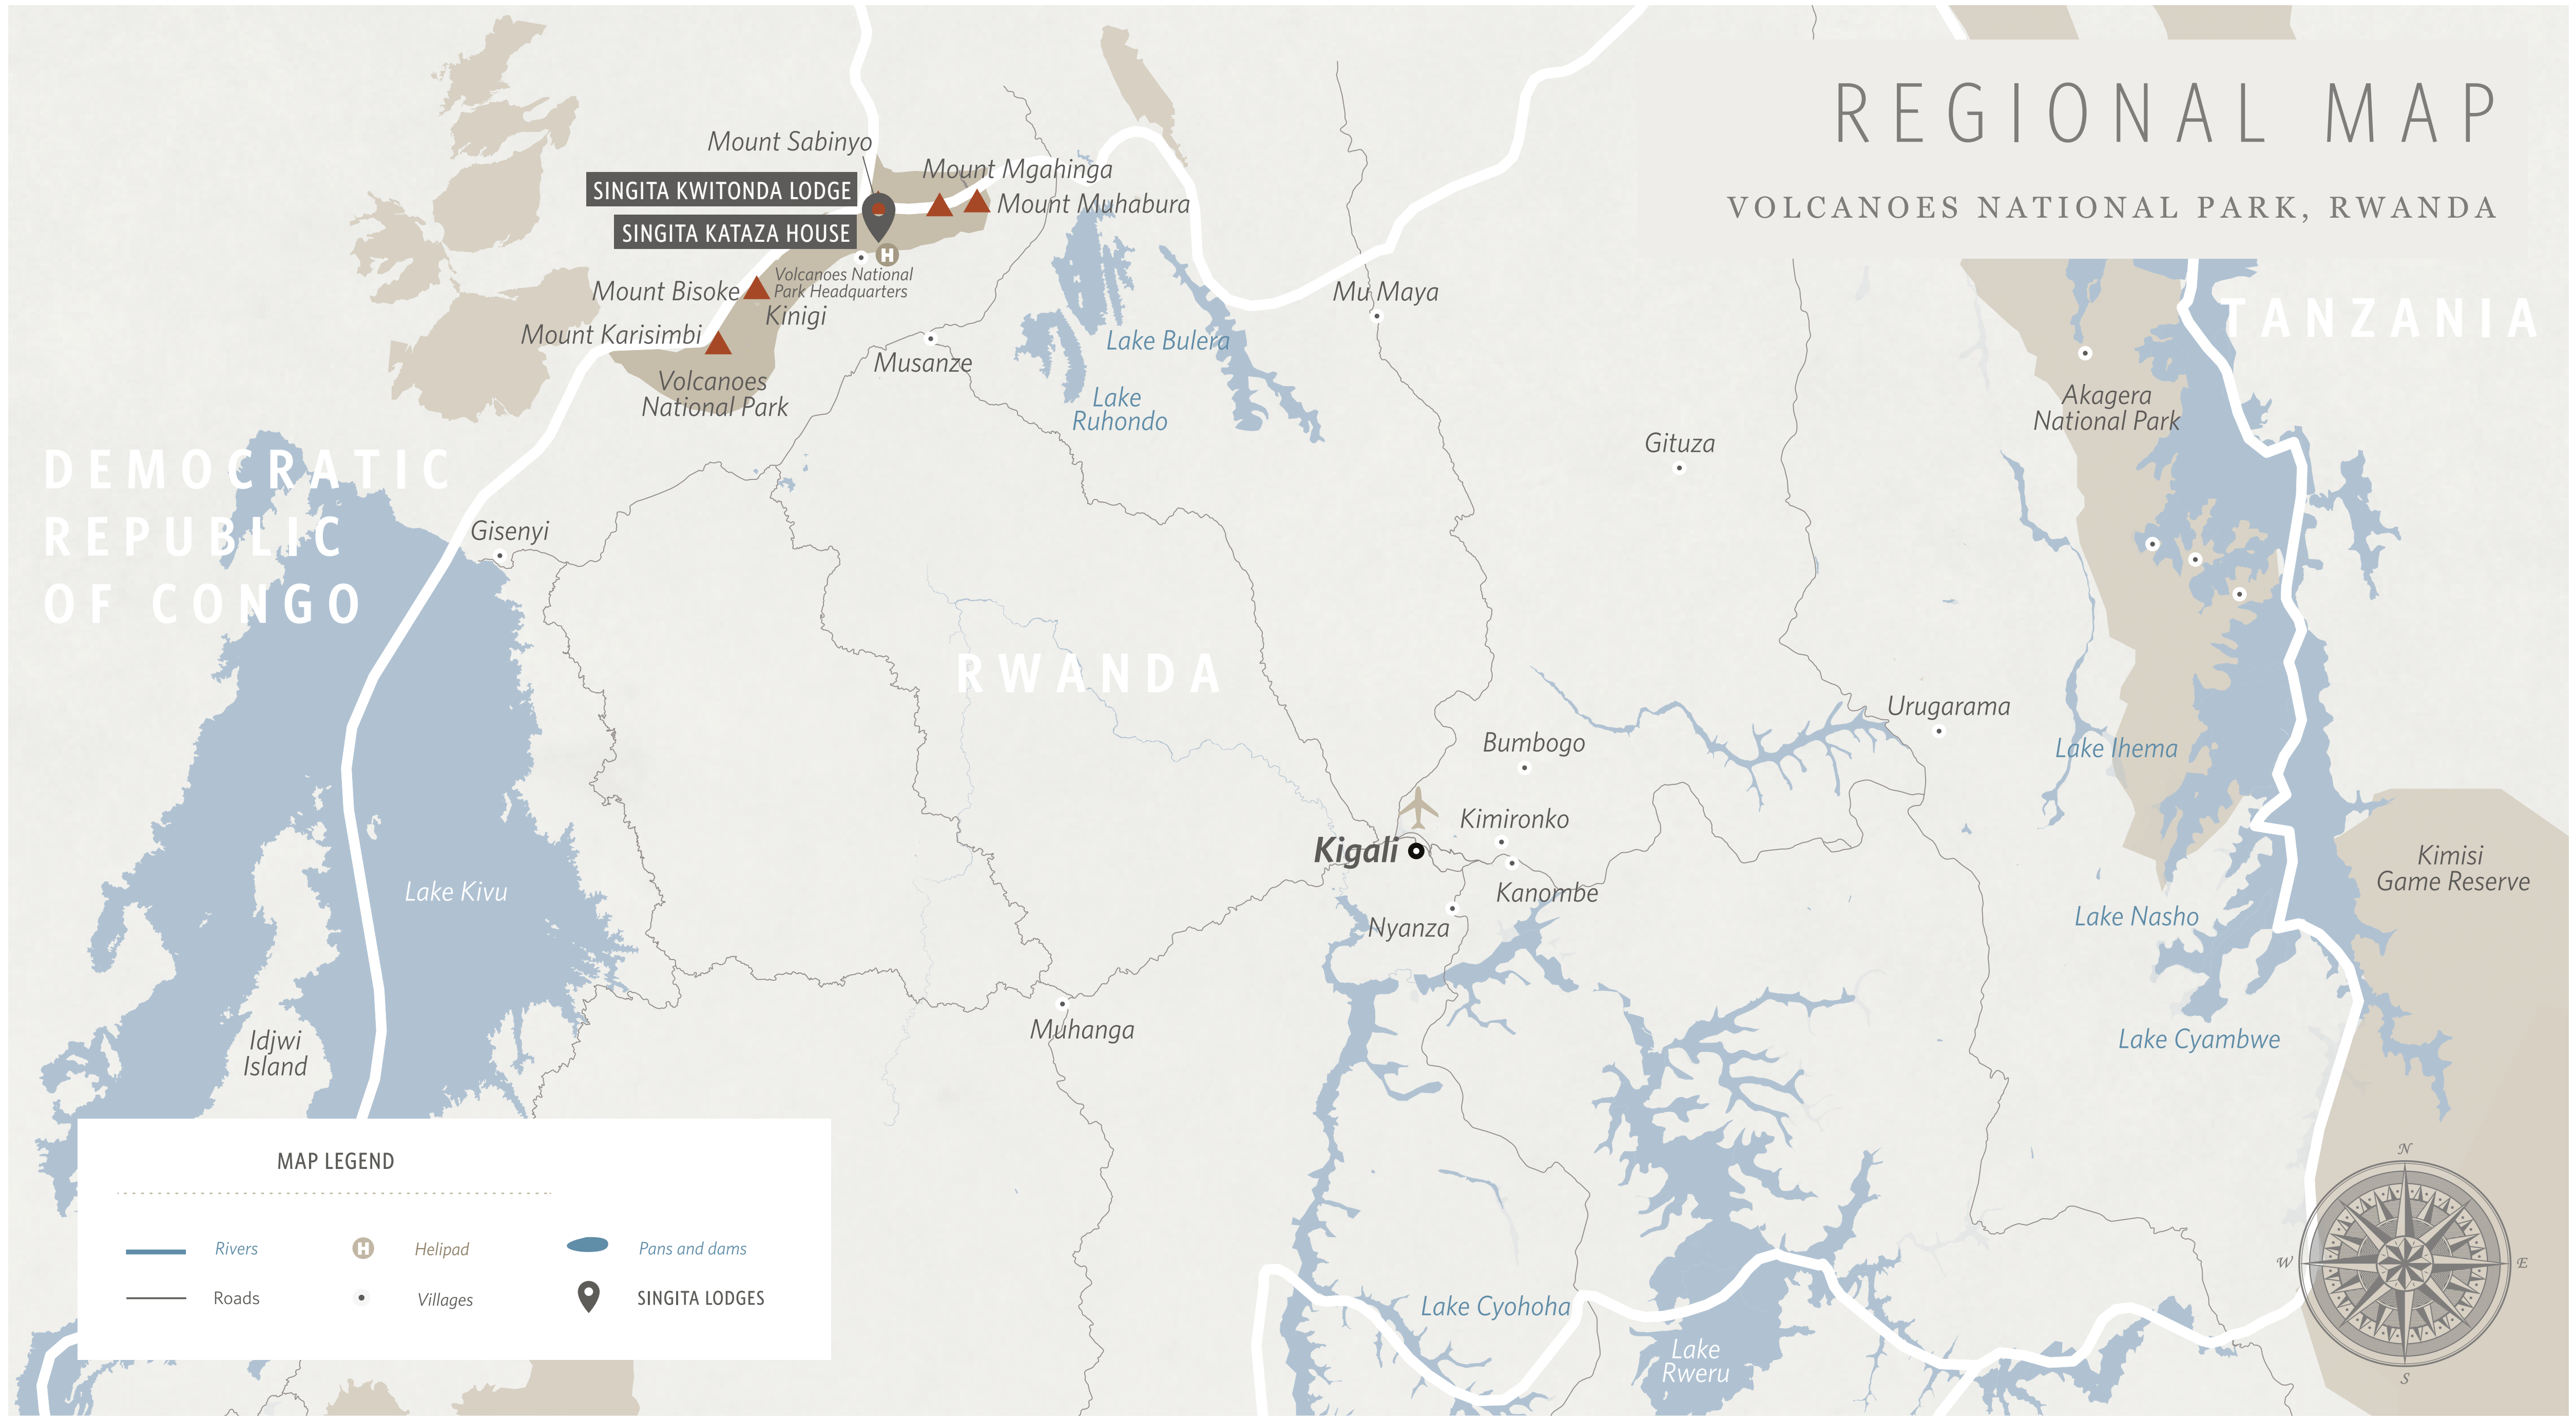

REGIONAL MAP

VOLCANOES NATIONAL PARK, RWANDA

DEMOCRATIC
REPUBLIC
OF CONGO

TANZANIA

RWANDA

MAP LEGEND

- Rivers
- Roads
- Helipad
- Villages
- Pans and dams
- SINGITA LODGES

DEMOCRATIC
REPUBLIC
OF CONGO

UGANDA

REGIONAL MAP

VOLCANOES NATIONAL PARK, RWANDA

Mount Sabinyo

SINGITA KWITONDA LODGE

SINGITA KATAZA HOUSE

Mount Mgahinga

Mount Muhabura

Kigali

Bumbogo

Kimironko

Kanombe

Lake Nasho

Muhanga

Nyanza

Lake Cyambw

MAP LEGEND

Rivers

Helipad

Pans and dams

Roads

Villages

SINGITA LODGES

Parc national
de la Ruvubu