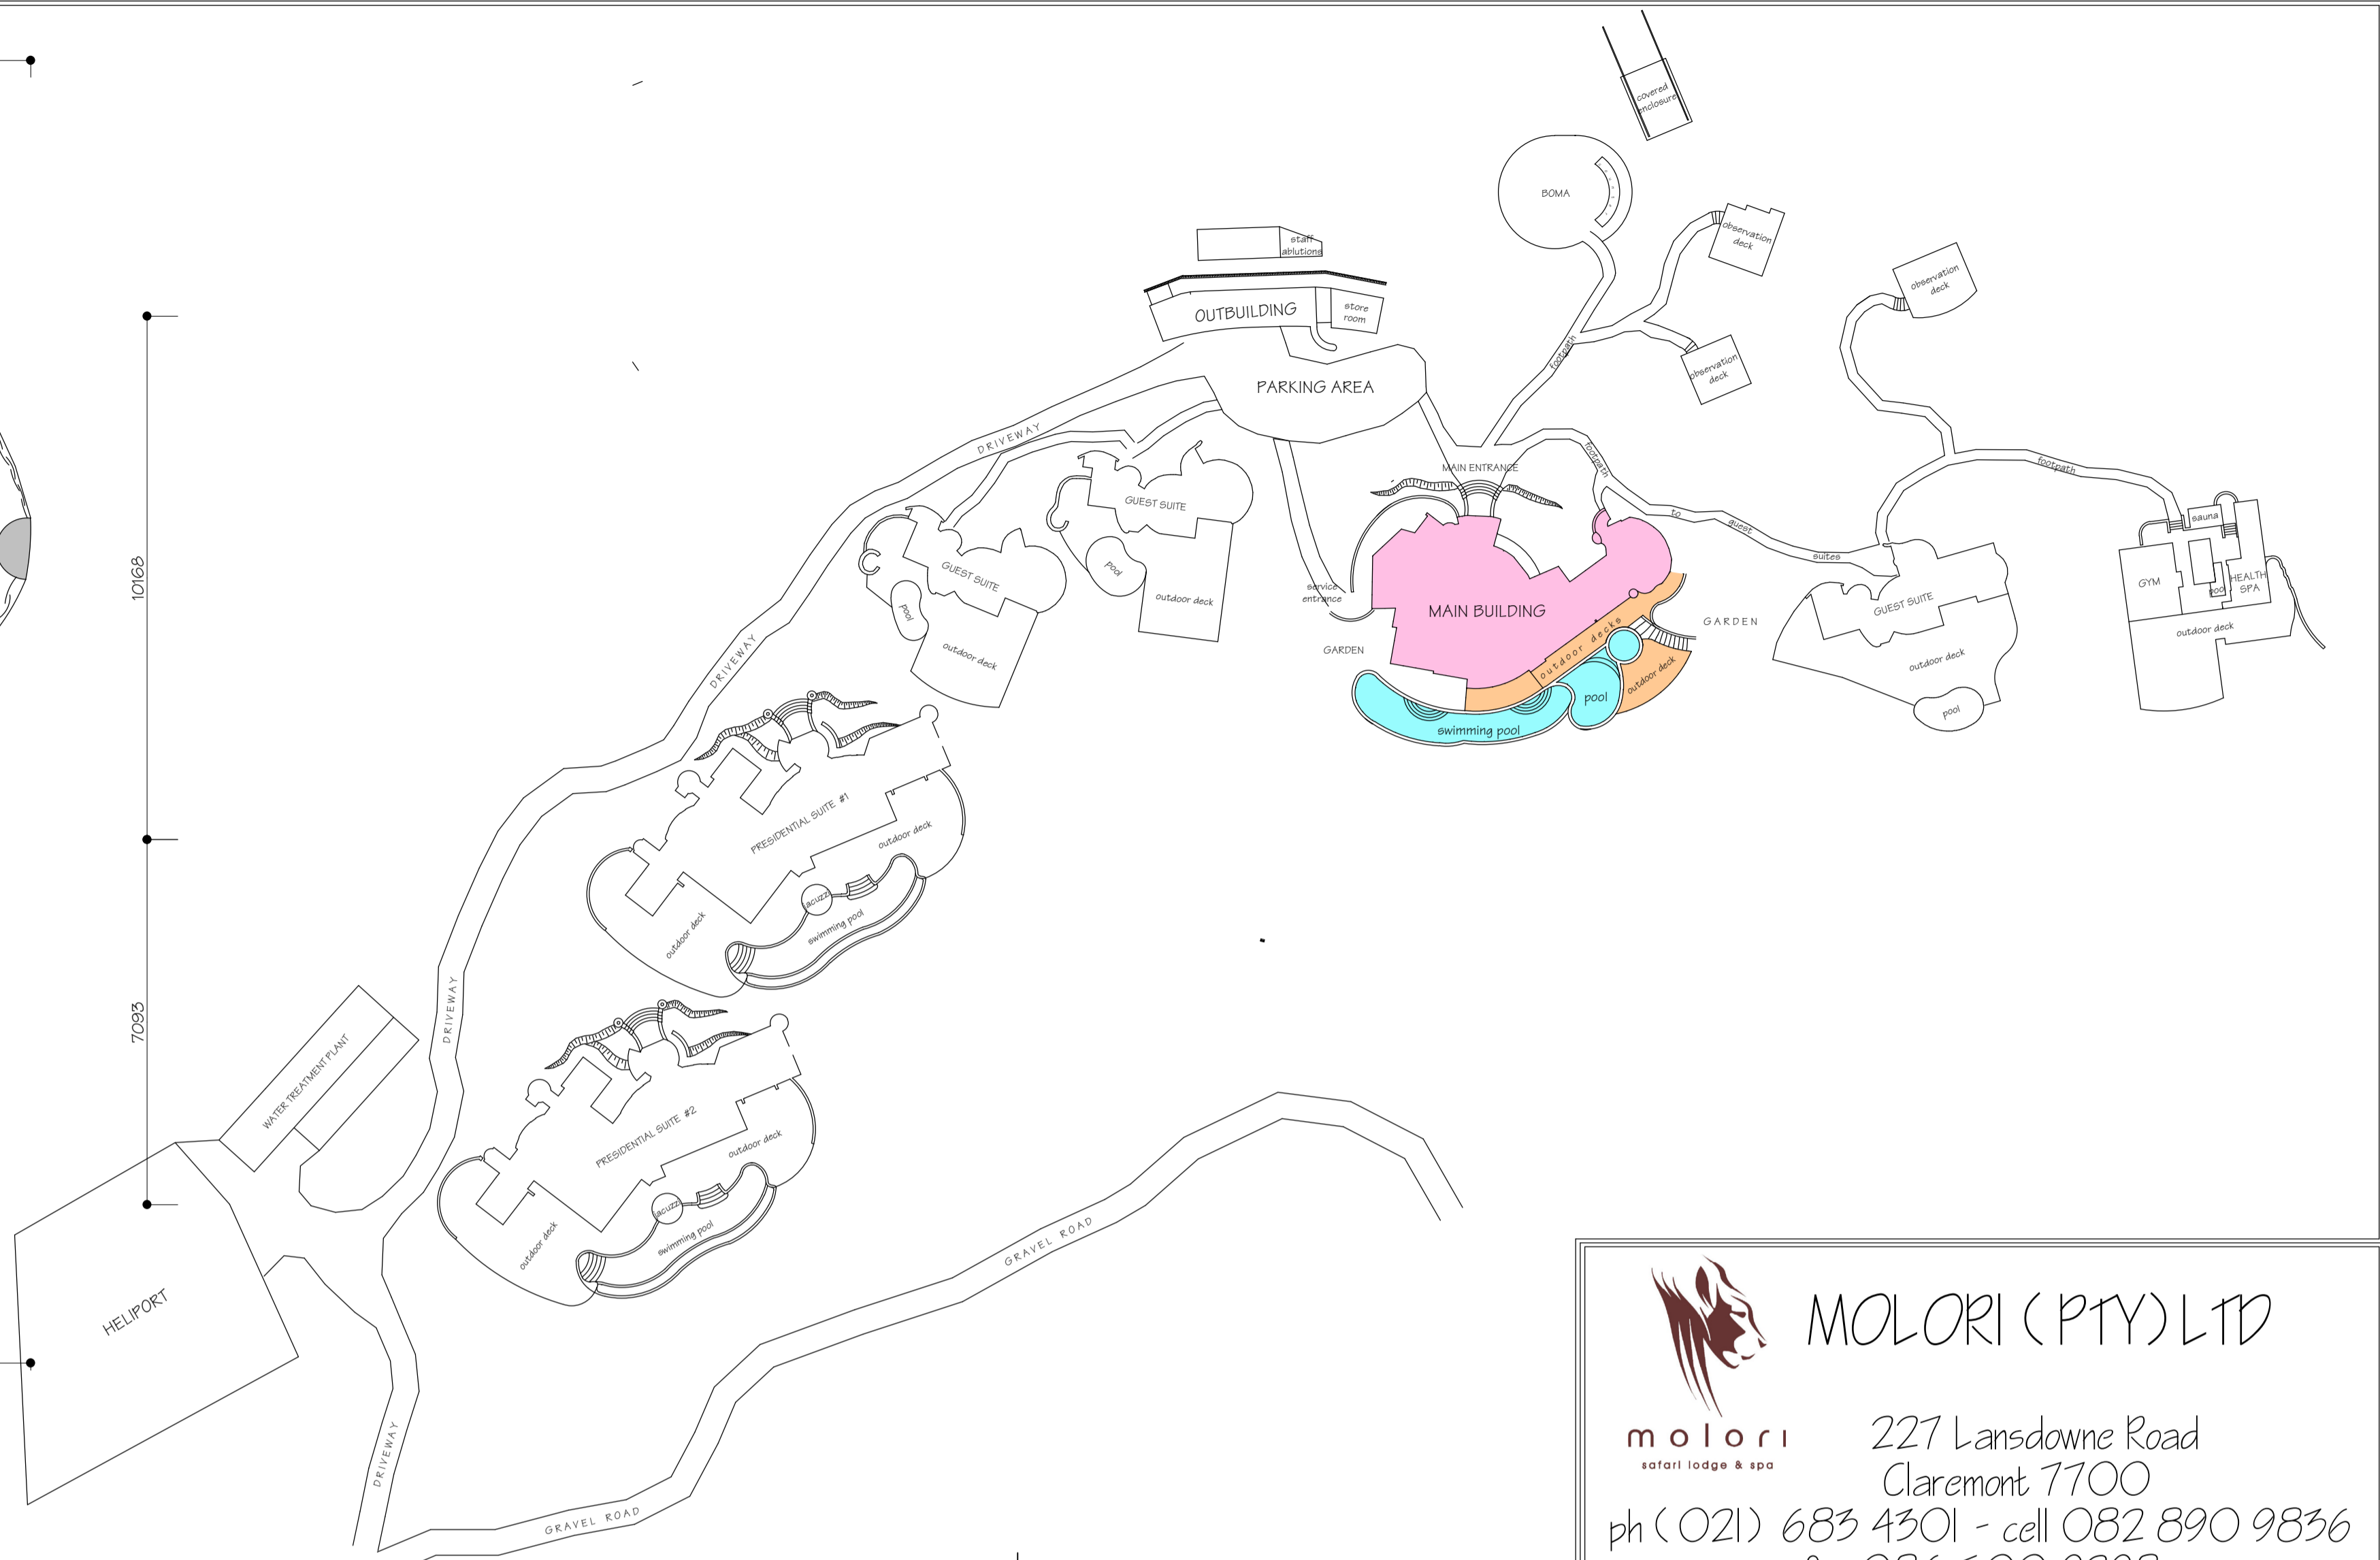

FIRST FLOOR PLAN  
1:100

MAIN BUILDING GROUND FLOOR PLAN  
1:100

LOCATION DIAGRAM  
1:500

**MOLORI (PTY) LTD**  
 molori 227 Lansdowne Road  
 safari lodge & spa Claremont 7700  
 ph (021) 683 4301 - cell 082 890 9836  
 fax 086 500 9298  
 email: trevor.abbott@molori.co.za

project  
**MOLORI LODGE & SPA  
 MADIKWE GAME RESERVE  
 NORTH WEST PROVINCE  
 SOUTH AFRICA**

description  
**LOCATION DIAGRAM  
 AND  
 MAIN BUILDING LAYOUT**

ref.	MOLORI/01	measured & drawn
scale	1:100 - 1:500	T.J. Abbott - Pr. Archt
date	SEPT 07	checked
drawing number	molori/08/001	
revision	A	