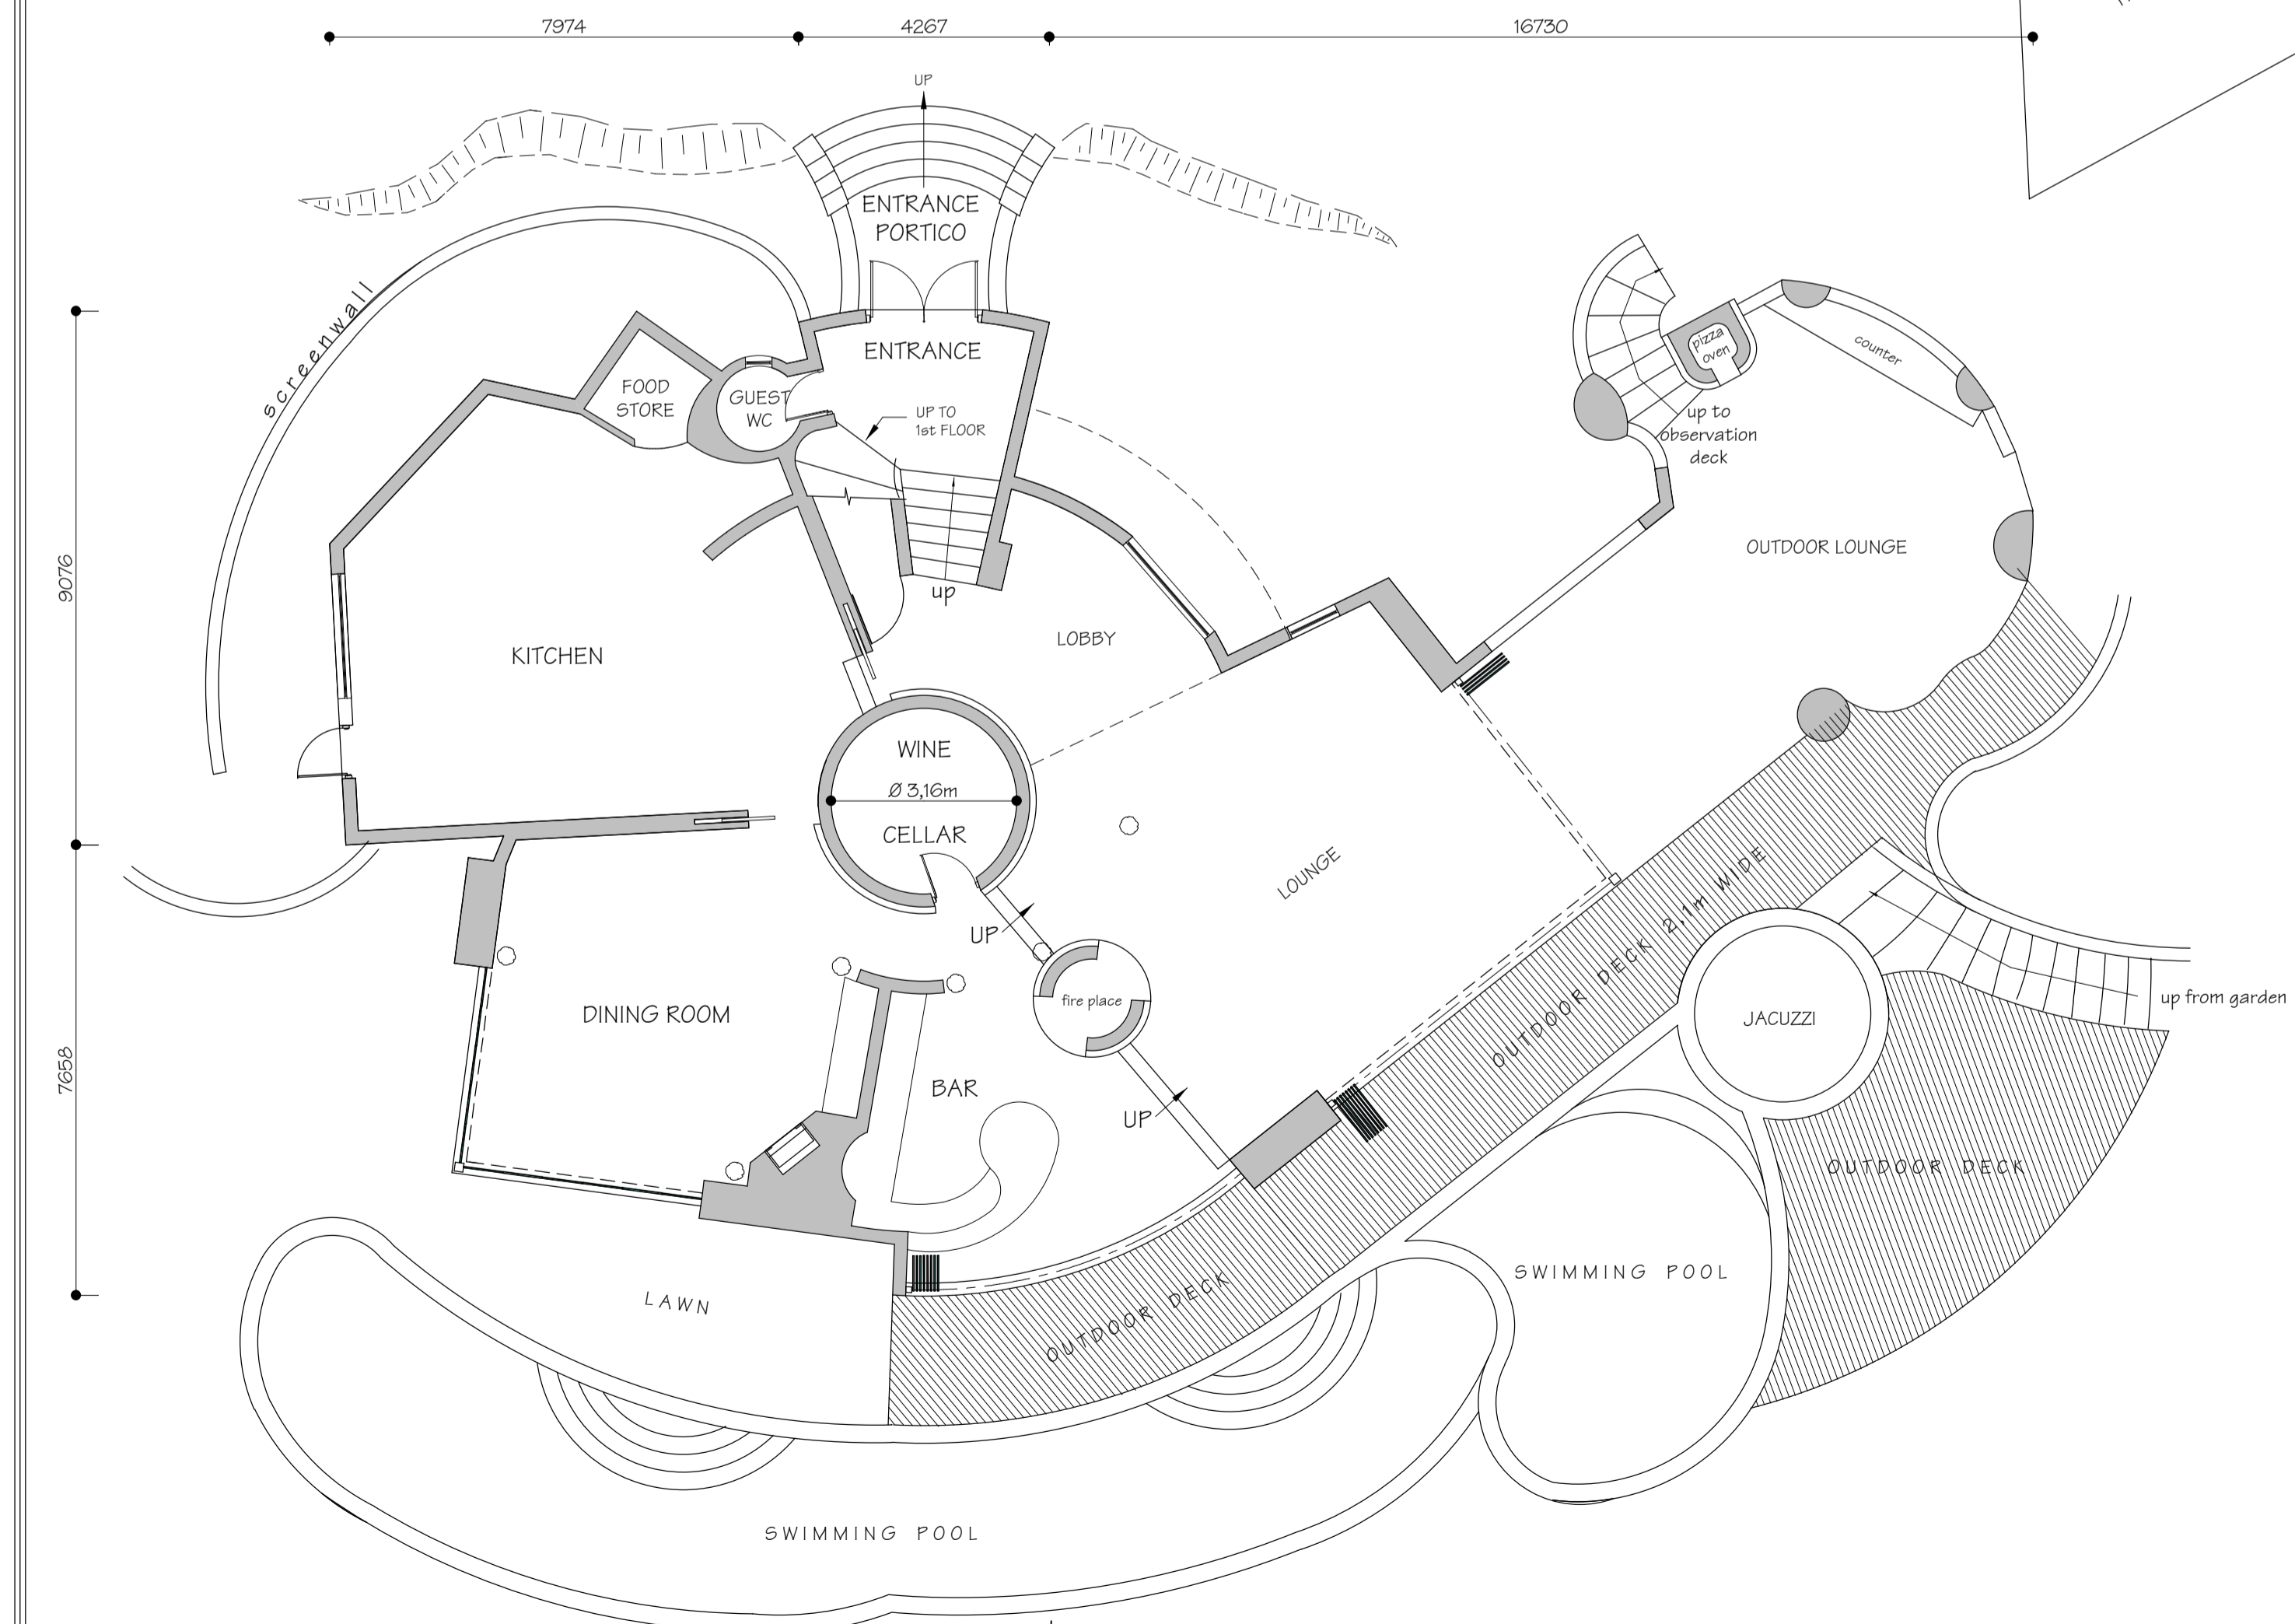

FIRST FLOOR PLAN  
1:100

MAIN BUILDING GROUND FLOOR PLAN  
1:100

LOCATION DIAGRAM  
1:500

**MOLORI (PTY) LTD**  
 molori 227 Lansdowne Road  
 safari lodge & spa Claremont 7700  
 ph (021) 683 4301 - cell 082 890 9836  
 fax 086 500 9298  
 email: trevor.abbott@molori.co.za

project  
**MOLORI LODGE & SPA  
 MADIKWE GAME RESERVE  
 NORTH WEST PROVINCE  
 SOUTH AFRICA**

description  
**LOCATION DIAGRAM  
 AND  
 MAIN BUILDING LAYOUT**

ref.	MOLORI/01	measured & drawn
scale	1:100 - 1:500	T.J. Abbott - Pr. Archt
date	SEPT 07	checked
drawing number	molori/08/001	
revision	A	