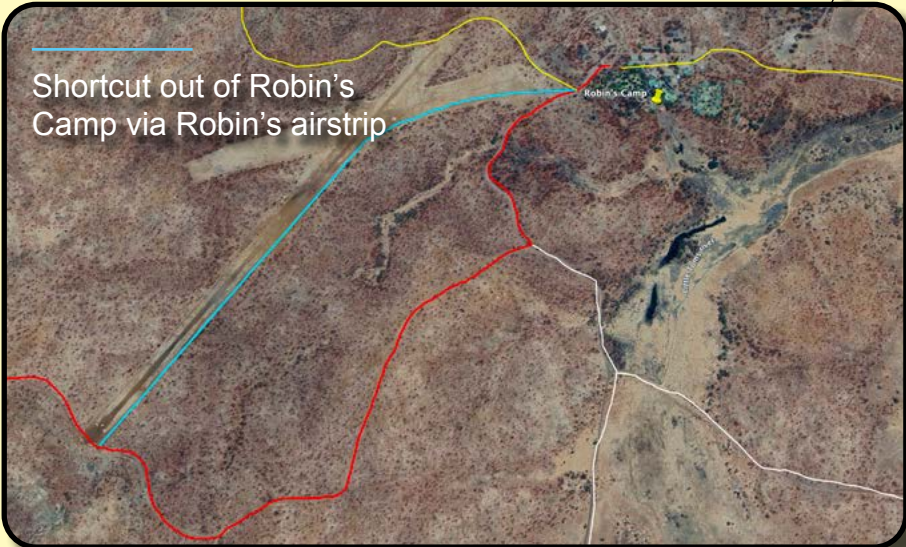

Alternative/Scenic route into camp via Reedbeck Vlei

Shortcut out of Robin's Camp via Robin's airstrip

Scan QR code to download Daka Plains map for Avenza App