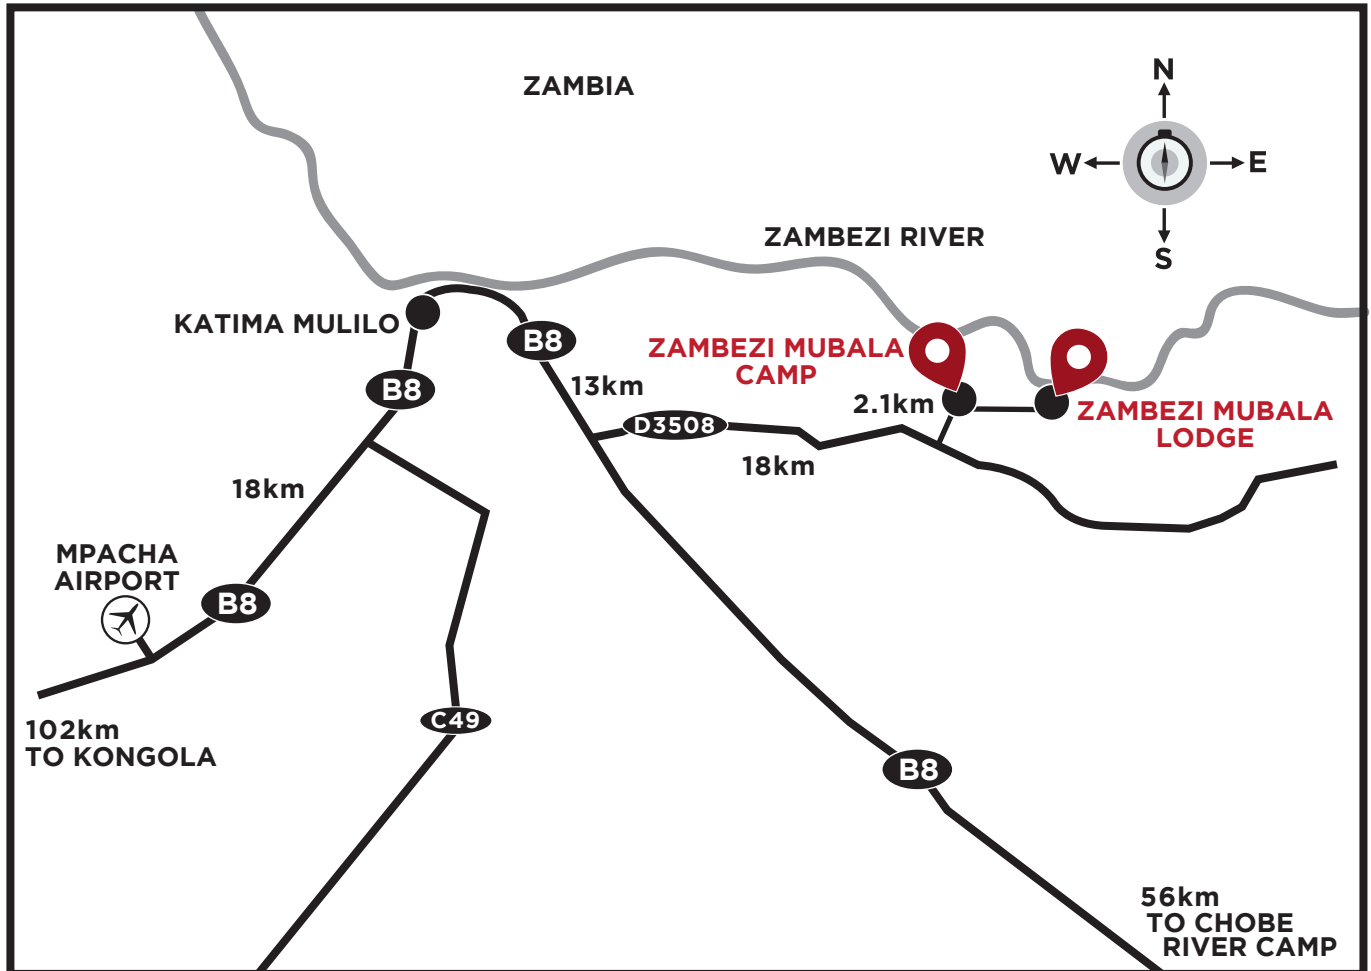

DIRECTIONS TO ZAMBEZI MUBALA LODGE & CAMP

ZAMBEZI MUBALA LODGE & CAMP

40km east of Katima Mulilo off the B8

Zambezi Mubala Lodge direct: +264 84 000 7331
Zambezi Mubala Lodge direct: +264 84 000 7360

GPS Coordinates: S 17° 32.615 E 24° 31.373