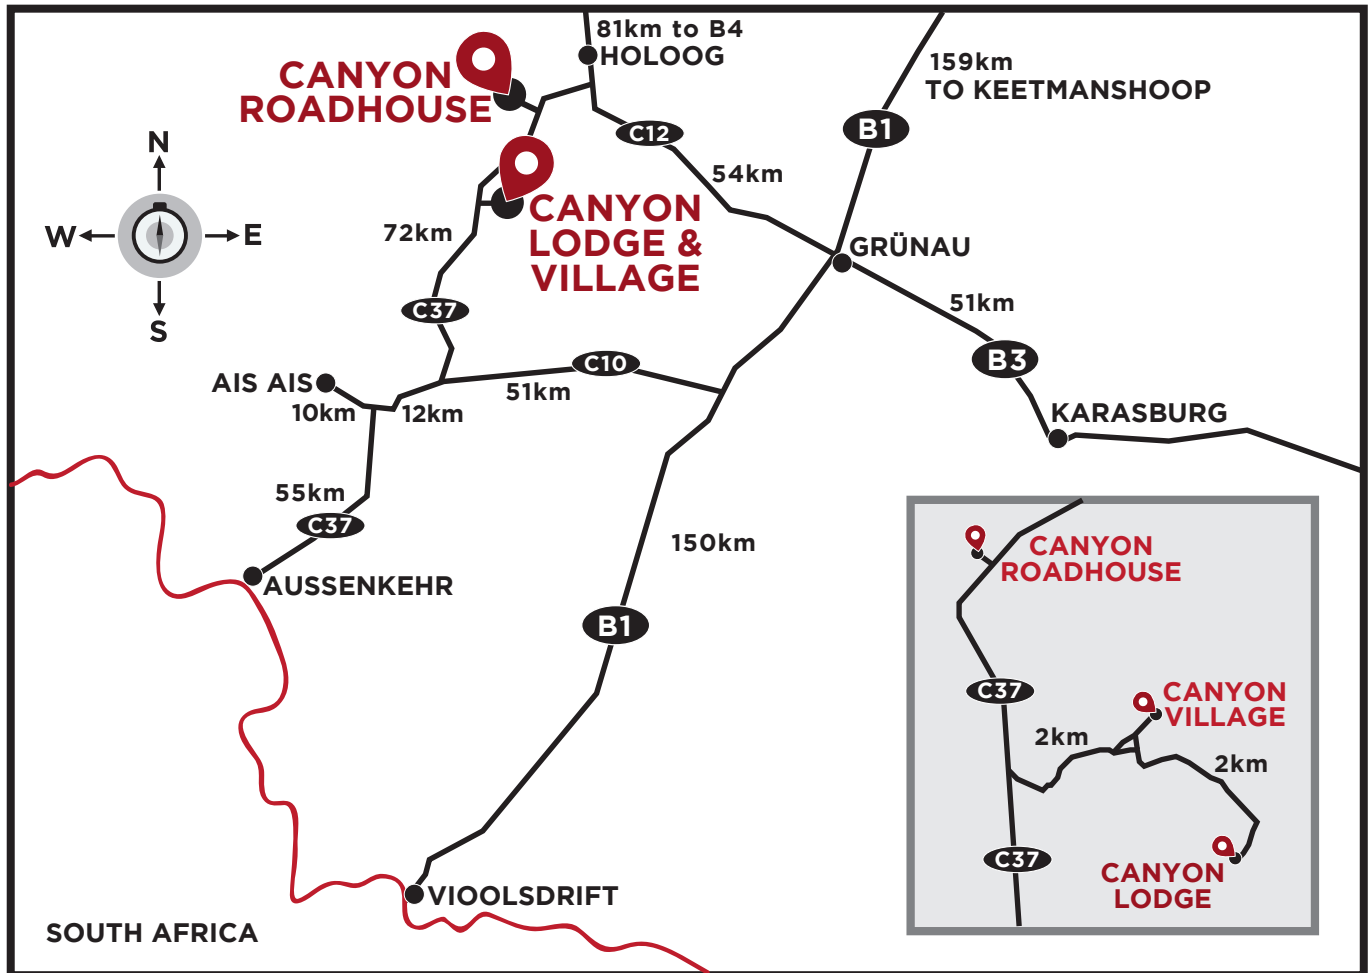

# DIRECTIONS TO CANYON LODGE, VILLAGE & ROADHOUSE

## CANYON LODGE, VILLAGE AND ROADHOUSE

20km east of The Fish River Canyon on the C 37

Canyon Lodge direct: +264 (0)84 000 7310  
 Canyon Village direct: +264 (0)84 000 7316  
 Canyon Roadhouse direct: +264 (0)84 000 7321

CL GPS Coordinates: S 27° 39.794 E 17° 46.841  
 CV GPS Coordinates: S 27° 39.142 E 017° 46.429  
 CRH GPS Coordinates: S 27° 31.459 E 17° 48.877

Head office: +264 (0)61 - 427 200

Emergency number and after hours: +264 (0)81 - 129 2424

Central reservation hours: Monday to Friday 08h00-17h00