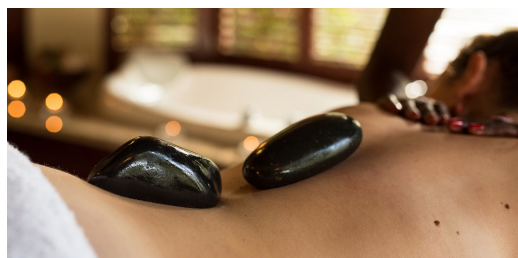

Secure your reservation by contacting reservations@oceanareserve.com or +27 (0) 43 555 0305

www.oceanareserve.com

Oceana Beach & Wildlife Reserve

@oceanareserve

Terms and conditions: All rates are per person sharing. Single supplement of 50% applicable. SA Residents rates inclusive of all meals and game drives. Beverages and spa treatments are excluded. Special offer not valid during peak season: 20 December to 10 January. Subject to availability. E & OE.

AUTHENTIC RETREATS