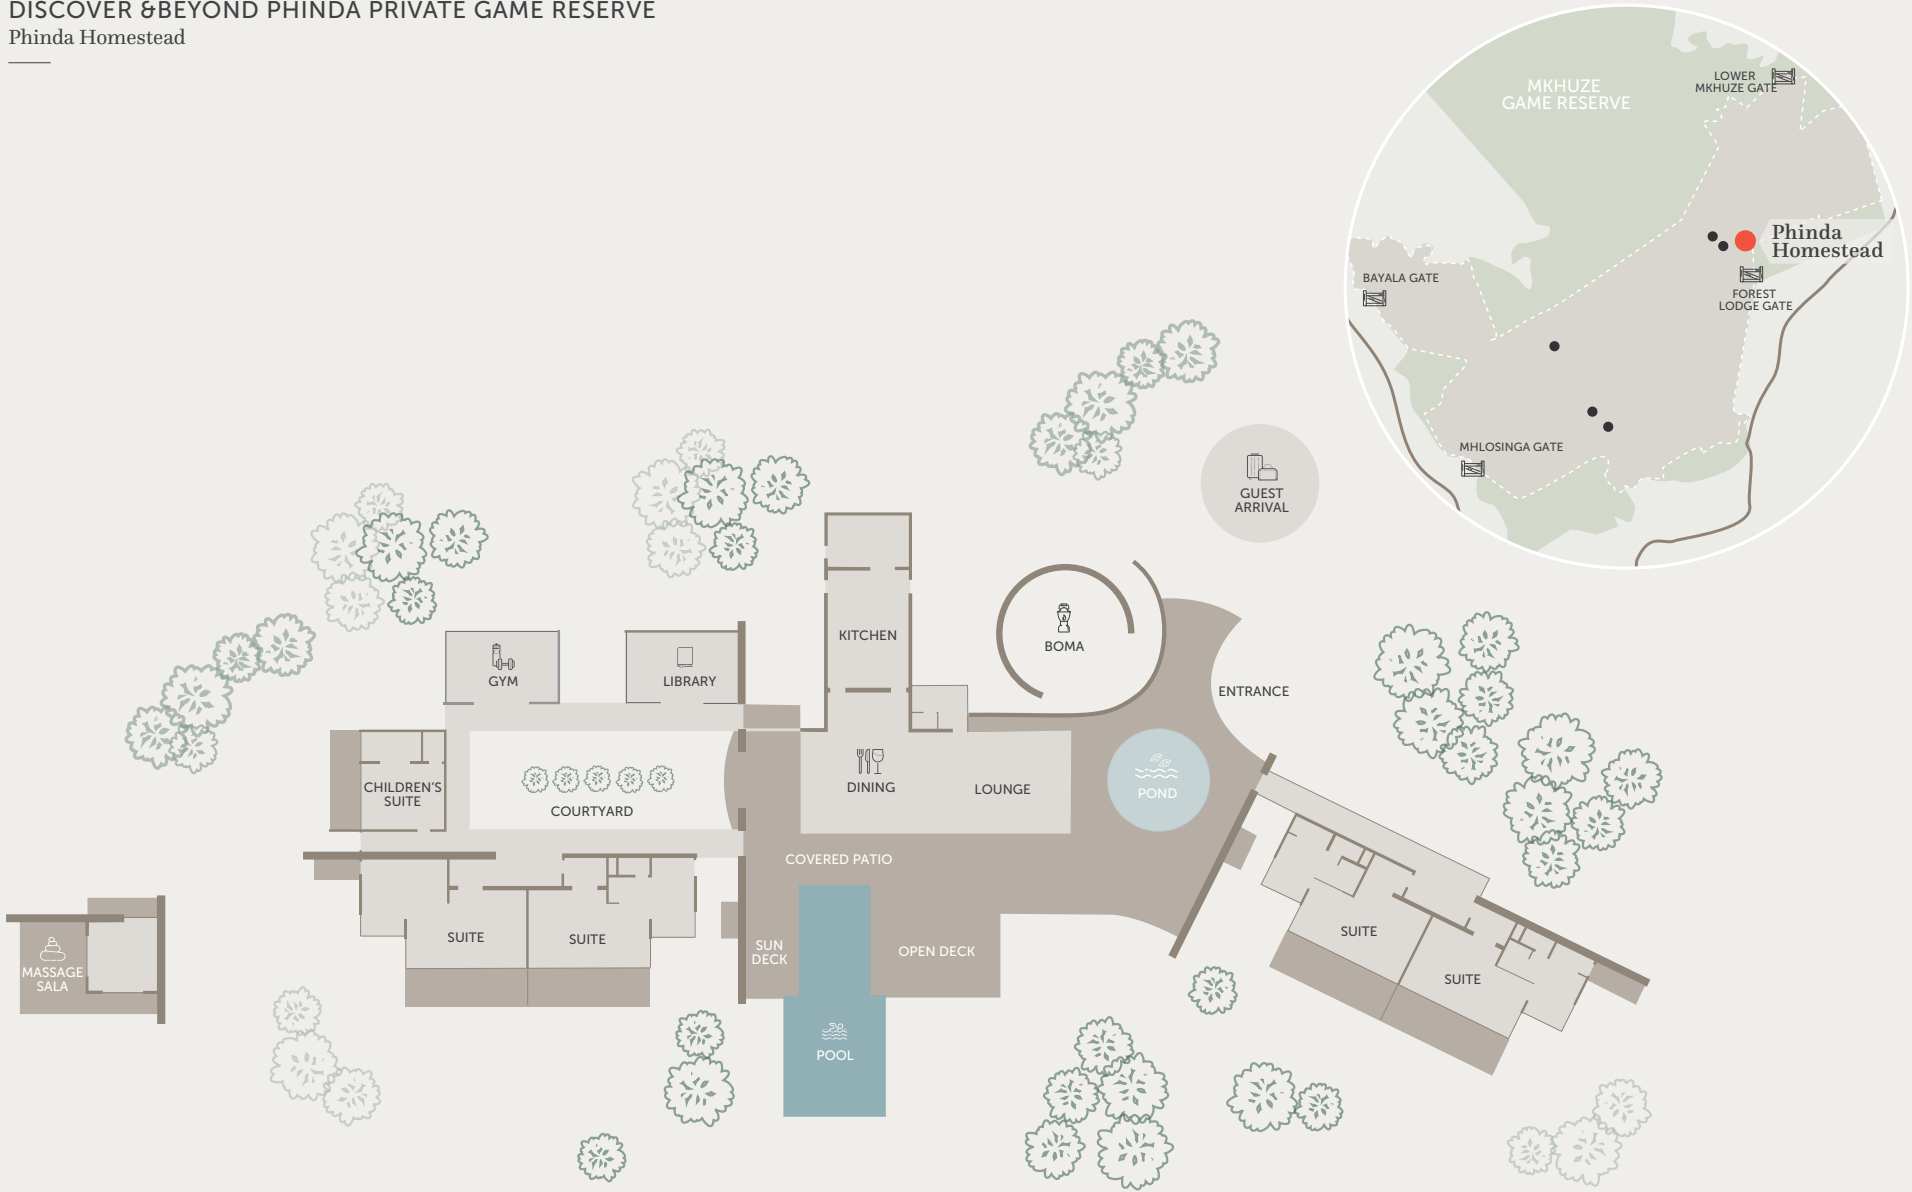

&BEYOND

&BEYOND PHINDA HOMESTEAD

Homestead Suites

DISCOVER &BEYOND PHINDA PRIVATE GAME RESERVE

Phinda Homestead

DISCOVER 6BEYOND PHINDA PRIVATE GAME RESERVE
Phinda Homestead Accommodation

Contemporary bush farmhouse

SPACIOUS LOUNGE EXUDING A TRANQUIL AMBIANCE

YOUR EXCLUSIVE SANCTUARY

DISCOVER &BEYOND PHINDA PRIVATE GAME RESERVE

Phinda Homestead Accommodation

SUITES

4 Suites / Max. 2 guests per Suite

QUIRKY SUITES

The four private bedrooms, each with a double or twin option, are split in half by the expansive lounge, dining room and interactive kitchen that brings the lodge's private chef into the centre of the guest experience. Each spacious Suite features an ensuite bath with a large bath, indoor and outdoor shower.