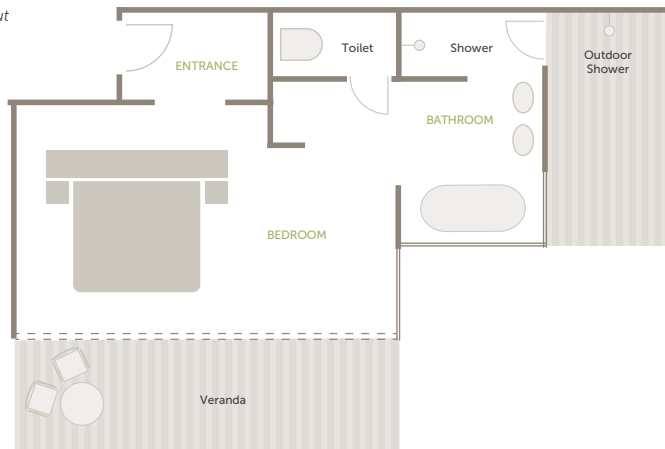

SPACIOUS LOUNGE EXUDING A TRANQUIL AMBIANCE

YOUR EXCLUSIVE SANCTUARY

DISCOVER &BEYOND PHINDA PRIVATE GAME RESERVE

Phinda Homestead Accommodation

SUITES

4 Suites / Max. 2 guests per Suite

QUIRKY SUITES

The four private bedrooms, each with a double or twin option, are split in half by the expansive lounge, dining room and interactive kitchen that brings the lodge's private chef into the centre of the guest experience. Each spacious Suite features an ensuite bath with a large bath, indoor and outdoor shower.

ROOM FACILITIES

Suite size (square meters)	55
Private veranda	Yes, with daybed
Private plunge pool	No
Personal bar	No
Personal coffee station	No
Air conditioning / heating	Yes
Overhead fans	Yes
Mosquito nets	No, sealed room
Bath	Yes
Shower	Indoor and outdoor
Seperate WC	Yes
Telephone	Yes
Hairdryer	Yes
Internet access	Yes
In-room safe	Yes
Plug type	220V AC Plug Type C, D, M, N Adapters available
Triple bed option	No
Twin bed option	Yes
Double bed option	Yes
Accessibility	Yes, with assistance

Typical Suite layout

DISCOVER 8BEYOND PHINDA PRIVATE GAME RESERVE
Phinda Homestead Accommodation

CHILDREN'S SUITE

1 Suite / Max. 2 children

KID HEAVEN

An additional 5th room, equipped with with 2 single beds, is available, but may be subject to additional charges due to the number of people allowed on a private vehicle.

ROOM FACILITIES

Suite size (square meters)	40
Private veranda	Yes
Private plunge pool	No
Personal bar	No
Personal coffee station	No
Air conditioning / heating	Yes
Overhead fans	Yes
Mosquito nets	No, sealed room
Bath	Yes
Shower	Indoor only
Seperate WC	Yes
Telephone	Yes
Hairdryer	No
Internet access	Yes
In-room safe	No
Plug type	220V AC Plug Type C, D, M, N Adapters available
Triple bed option	No
Twin bed option	Yes
Double bed option	No
Accessibility	Yes, with assistance