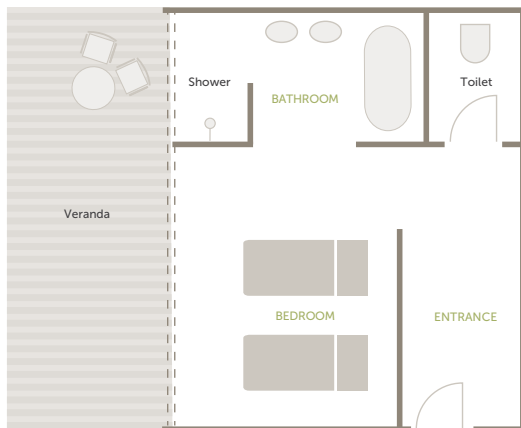

SPACIOUS LOUNGE EXUDING A TRANQUIL AMBIANCE

YOUR EXCLUSIVE SANCTUARY

DISCOVER &BEYOND PHINDA PRIVATE GAME RESERVE

Phinda Homestead Accommodation

SUITES

4 Suites / Max. 2 guests per Suite

QUIRKY SUITES

The four private bedrooms, each with a double or twin option, are split in half by the expansive lounge, dining room and interactive kitchen that brings the lodge's private chef into the centre of the guest experience. Each spacious Suite features an ensuite bath with a large bath, indoor and outdoor shower.

ROOM FACILITIES

Suite size (square meters)	55
Private veranda	Yes, with daybed
Private plunge pool	No
Personal bar	No
Personal coffee station	No
Air conditioning / heating	Yes
Overhead fans	Yes
Mosquito nets	No, sealed room
Bath	Yes
Shower	Indoor and outdoor
Seperate WC	Yes
Telephone	Yes
Hairdryer	Yes
Internet access	Yes
In-room safe	Yes
Plug type	220V AC Plug Type C, D, M, N Adapters available
Triple bed option	No
Twin bed option	Yes
Double bed option	Yes
Accessibility	Yes, with assistance

Typical Suite layout

DISCOVER 8BEYOND PHINDA PRIVATE GAME RESERVE
Phinda Homestead Accommodation

CHILDREN'S SUITE

1 Suite / Max. 2 children

KID HEAVEN

An additional 5th room, equipped with with 2 single beds, is available, but may be subject to additional charges due to the number of people allowed on a private vehicle.

ROOM FACILITIES

Suite size (square meters)	40
Private veranda	Yes
Private plunge pool	No
Personal bar	No
Personal coffee station	No
Air conditioning / heating	Yes
Overhead fans	Yes
Mosquito nets	No, sealed room
Bath	Yes
Shower	Indoor only
Seperate WC	Yes
Telephone	Yes
Hairdryer	No
Internet access	Yes
In-room safe	No
Plug type	220V AC Plug Type C, D, M, N Adapters available
Triple bed option	No
Twin bed option	Yes
Double bed option	No
Accessibility	Yes, with assistance