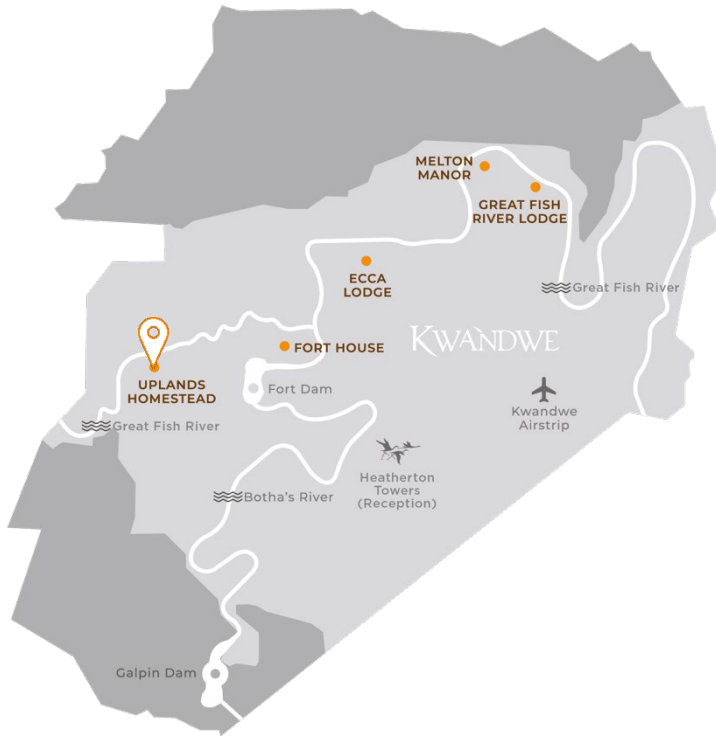

KWANDWE

UPLANDS HOMESTEAD INFORMATION

VILLA & ACCOMMODATION OVERVIEW

Old-world romance imbues this private retreat, nestled within manicured gardens on a private game reserve.

Three suites with private verandas and ensuite bathrooms combine modern comfort with time-honoured luxury. Antique mirrors, yellowwood chests and opulent wardrobes blend seamlessly with air-conditioning, in-room safes, underfloor heating and modern conveniences. The kitchen is this homestead's heart and core where meals are created to be shared by friends and family under the African sky in the boma after the day's adventures.

KWANDWE

UPLANDS HOMESTEAD INFORMATION

LOCATION & ATMOSPHERE

LANDSCAPE The most remote of our villas set to the west of the reserve, manicured gardens juxtapose raw wilderness within this tranquil valley setting surrounded by sweeping slopes decorated with hundreds of aloes.

VILLA LAYOUT