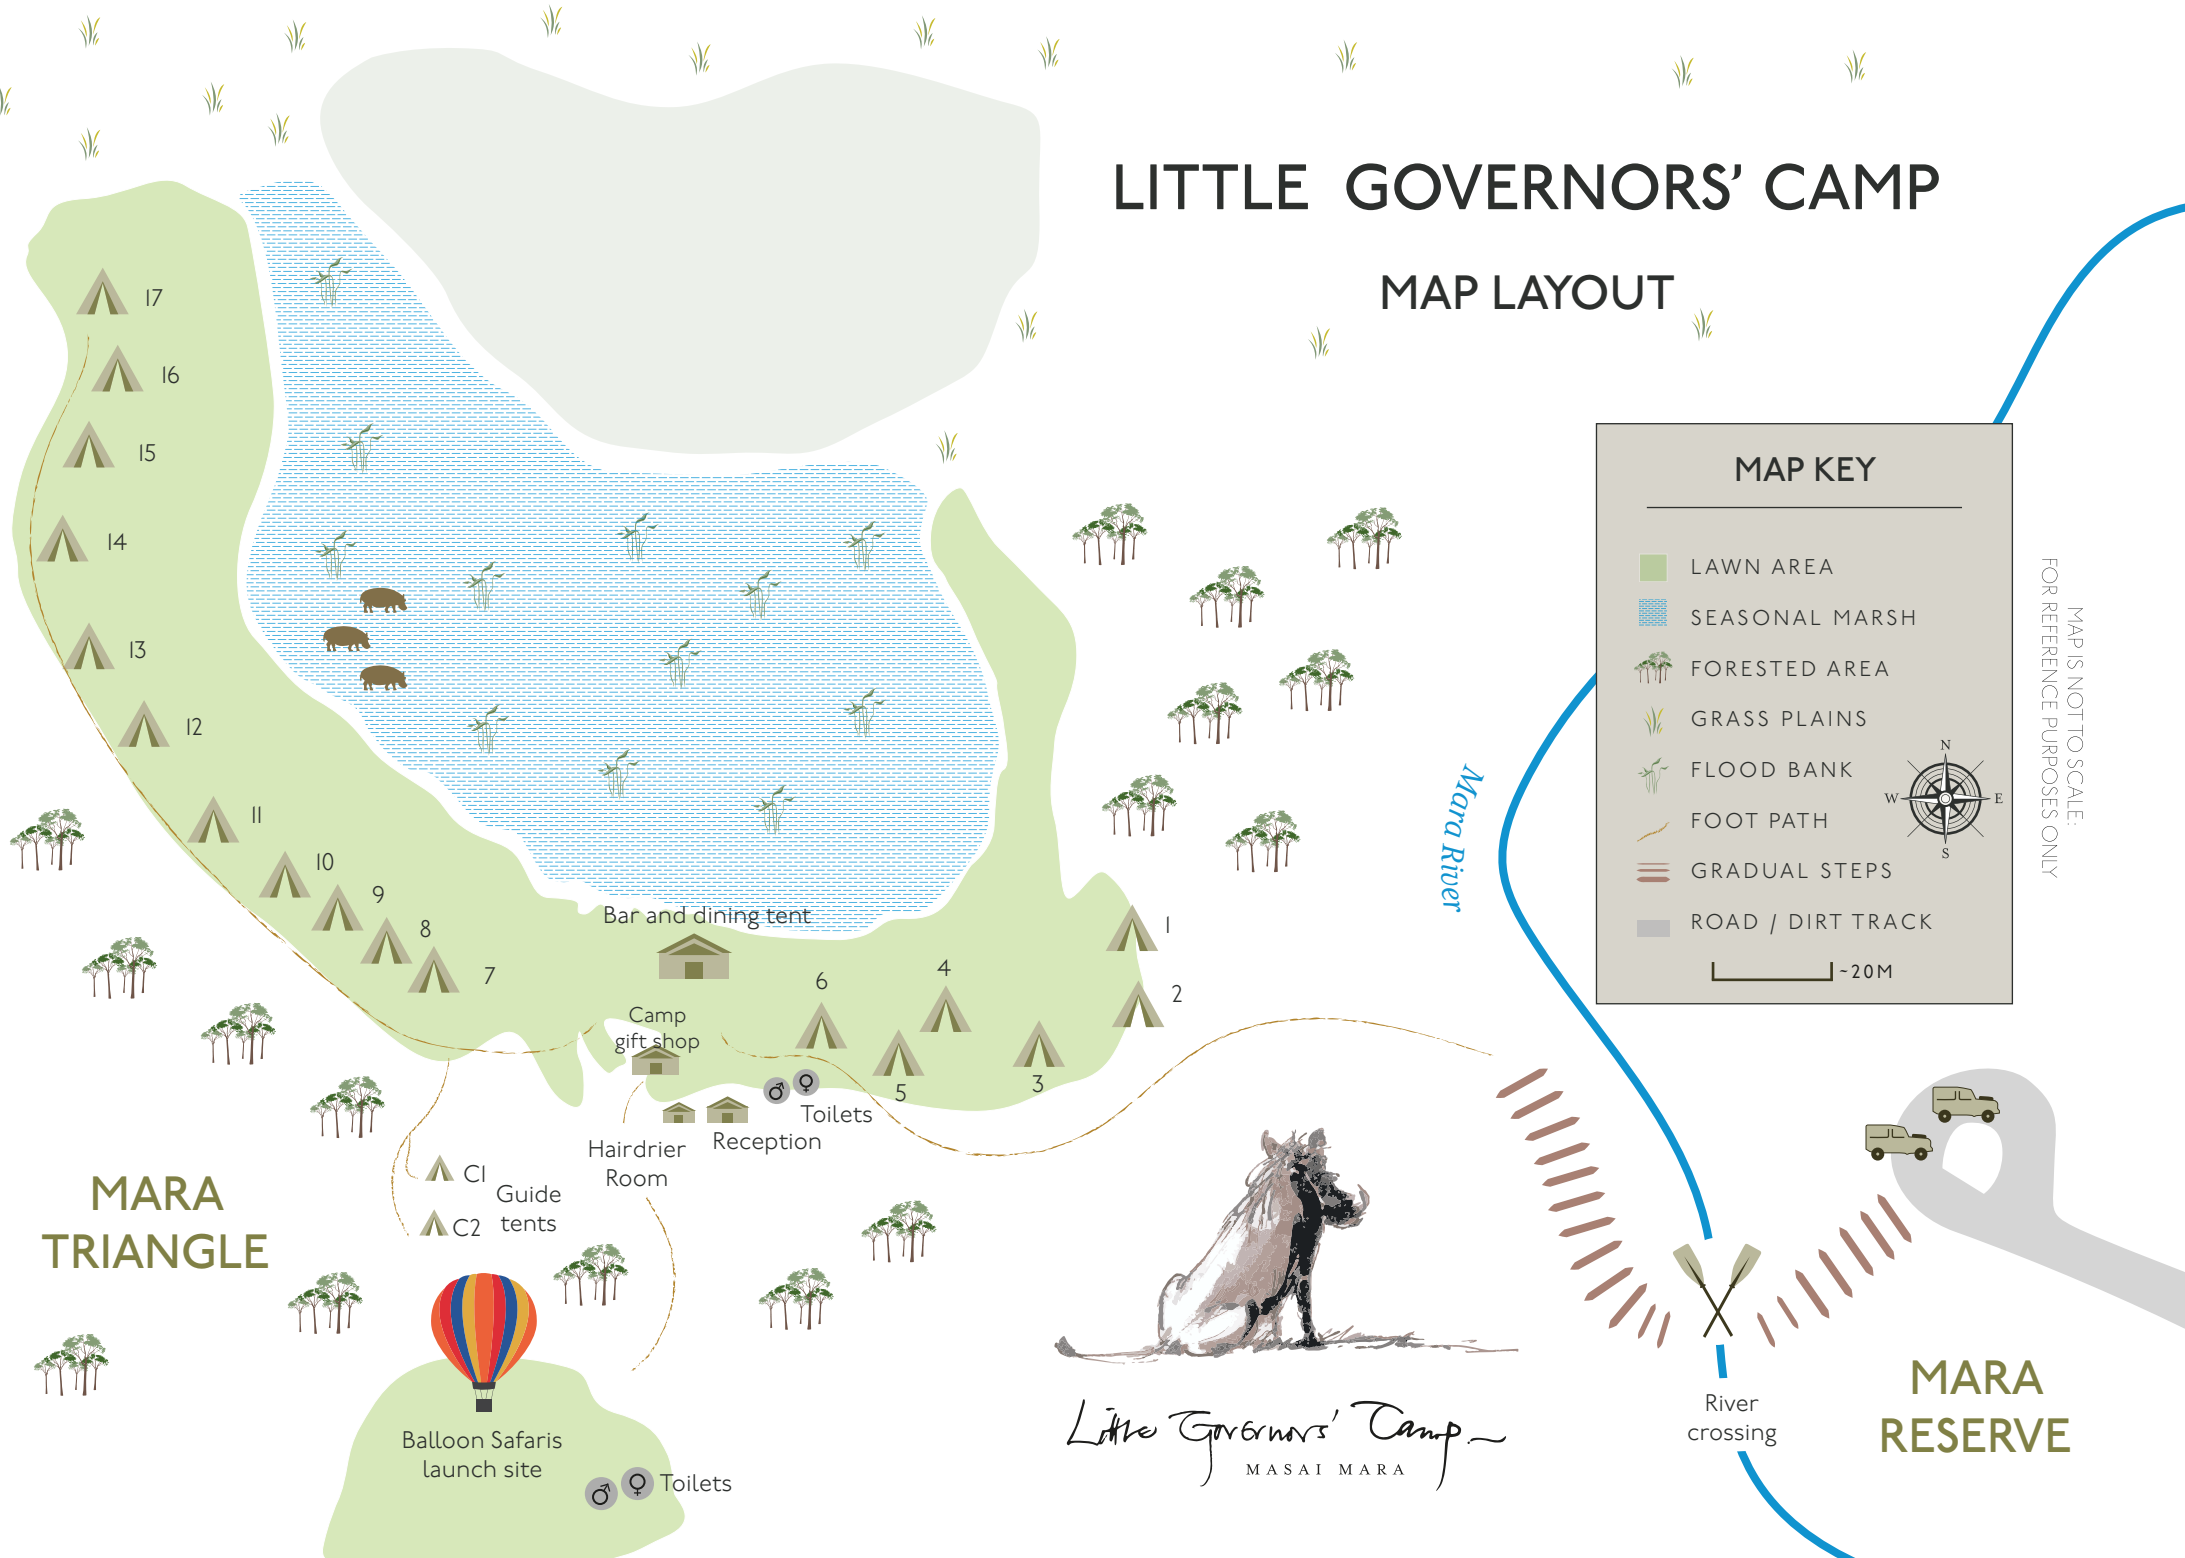

## MAP LAYOUT

### MAP KEY

- LAWN AREA
- SEASONAL MARSH
- FORESTED AREA
- GRASS PLAINS
- FLOOD BANK
- FOOT PATH
- GRADUAL STEPS
- ROAD / DIRT TRACK

MAP IS NOT TO SCALE:  
FOR REFERENCE PURPOSES ONLY

River crossing

MARA RESERVE

Little Governors' Camp  
MASAI MARA

MARA TRIANGLE

Balloon Safaris launch site

Guide tents

C1  
C2

Hairdrier Room

Reception

Toilets

Camp gift shop

Bar and dining tent

Mara River