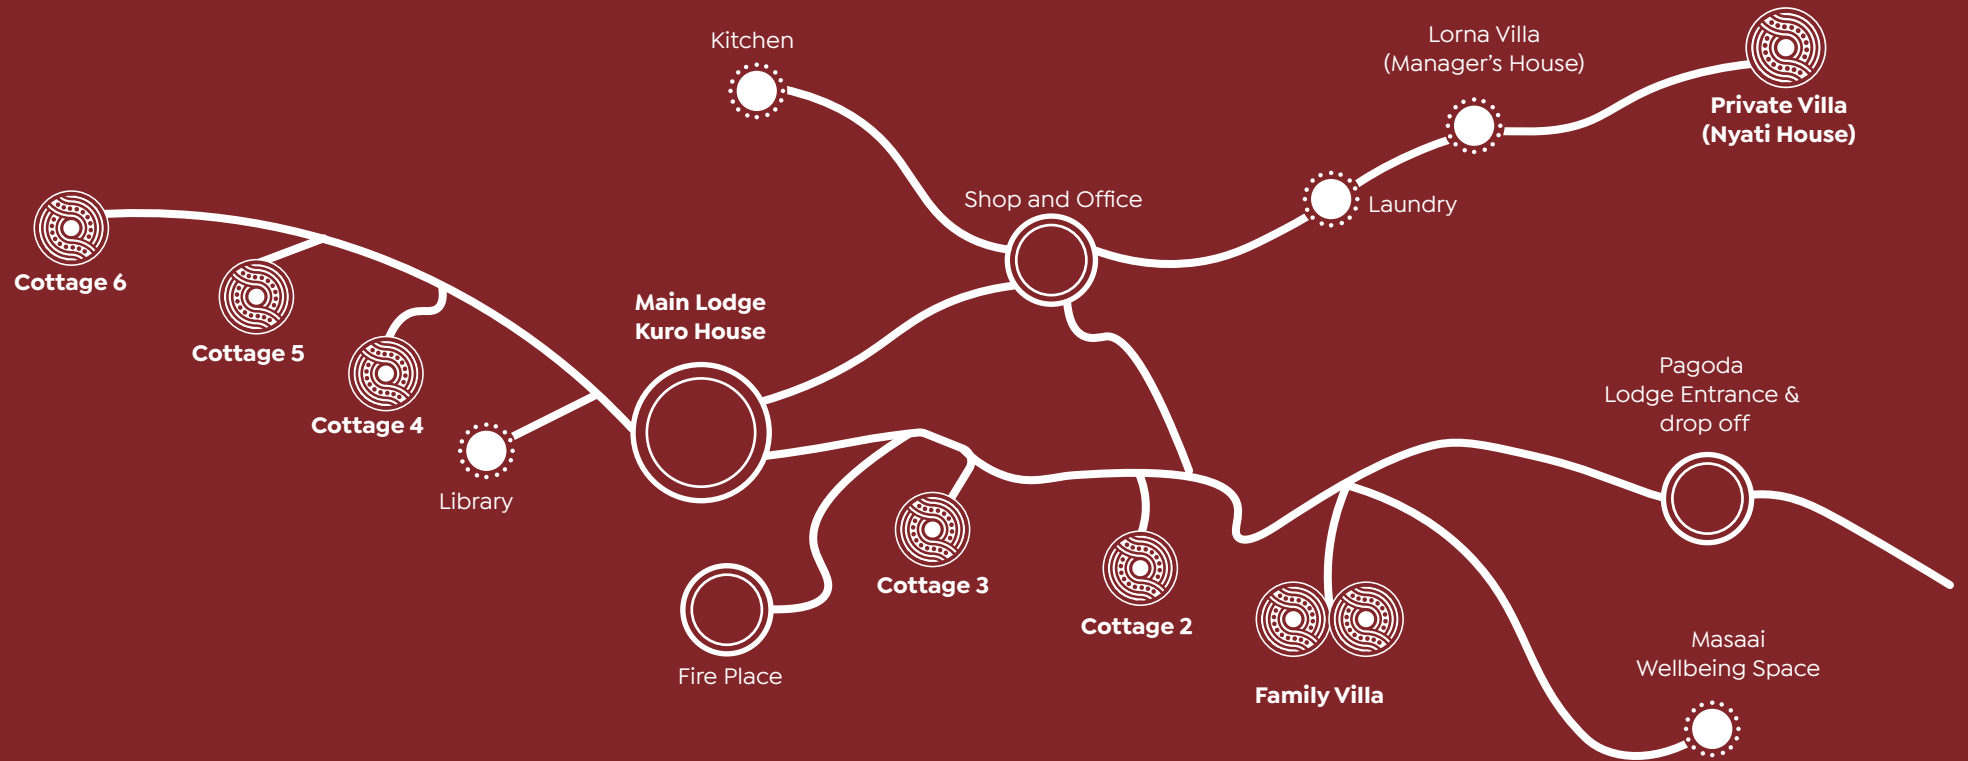

SARUNI MARA BASECAMP

KEY FOR COTTAGES

- Cottage 2** | The Artist's Studio
- Cottage 3** | The Observatory
- Cottage 4** | The Literary Room
- Cottage 5** | The Photographer's Studio
- Cottage 6** | The Love Shack

**VIEW OVER THE VALLEY &
MARA NORTH CONSERVANCY**

LODGE LAYOUT

WWW.SARUNIBASECAMP.COM