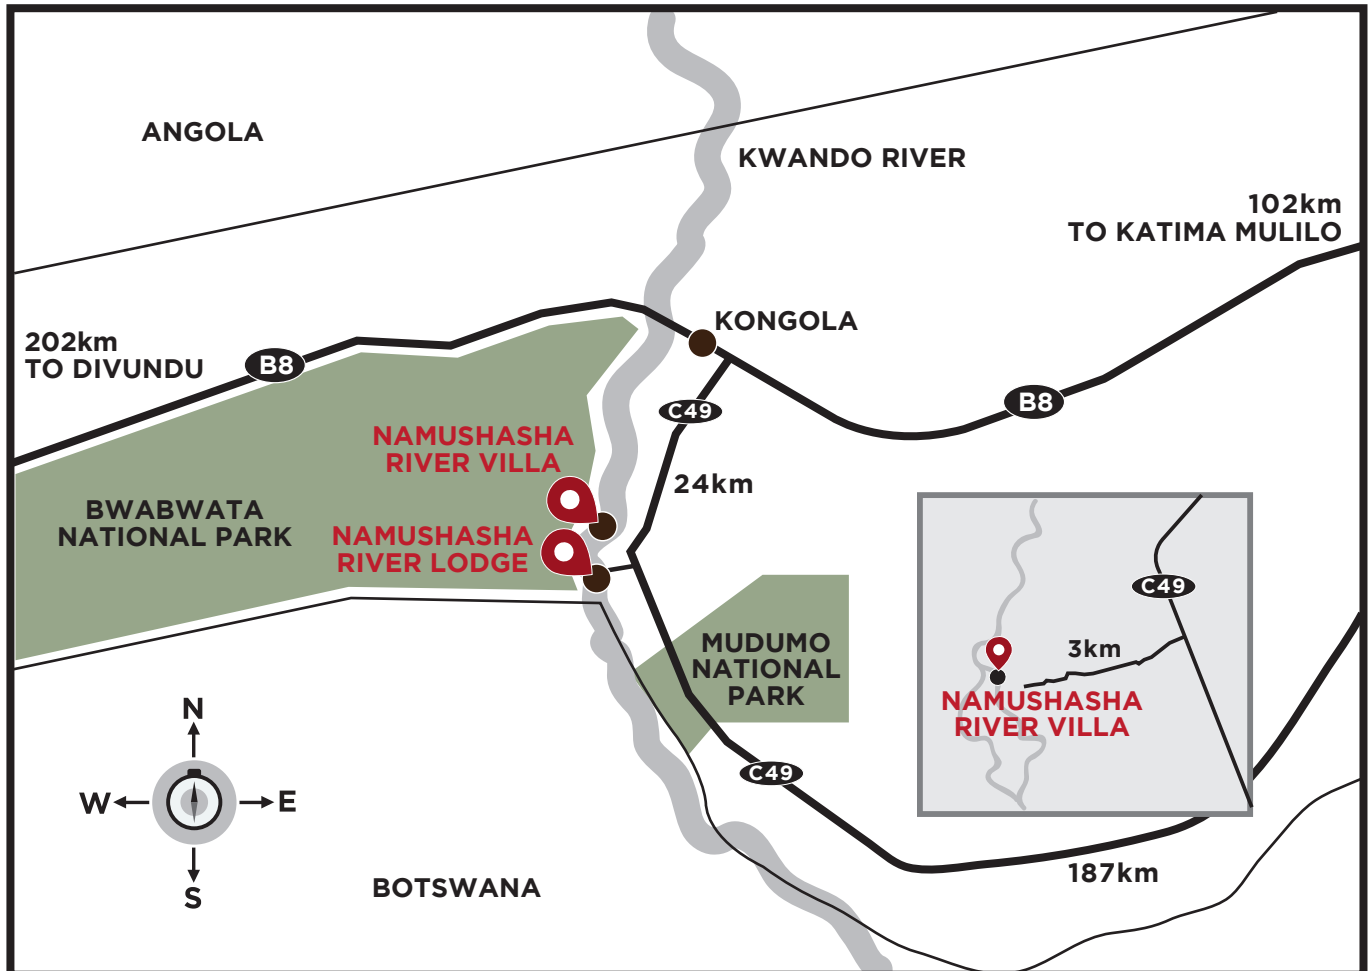

# DIRECTIONS TO NAMUSHASHA RIVER VILLA

## **NAMUSHASHA RIVER VILLA**

24km south of Kongola on the C 49

Lodge direct:	+264 (0)84 000 7355/56
GPS Coordinates:	S 17° 59.179 E 23° 17.745
Head office:	+264 (0)61 - 427 200
Emergency / after hrs:	+264 (0)81 - 129 2424
Central reservation hours:	Monday to Friday 08h00-17h00