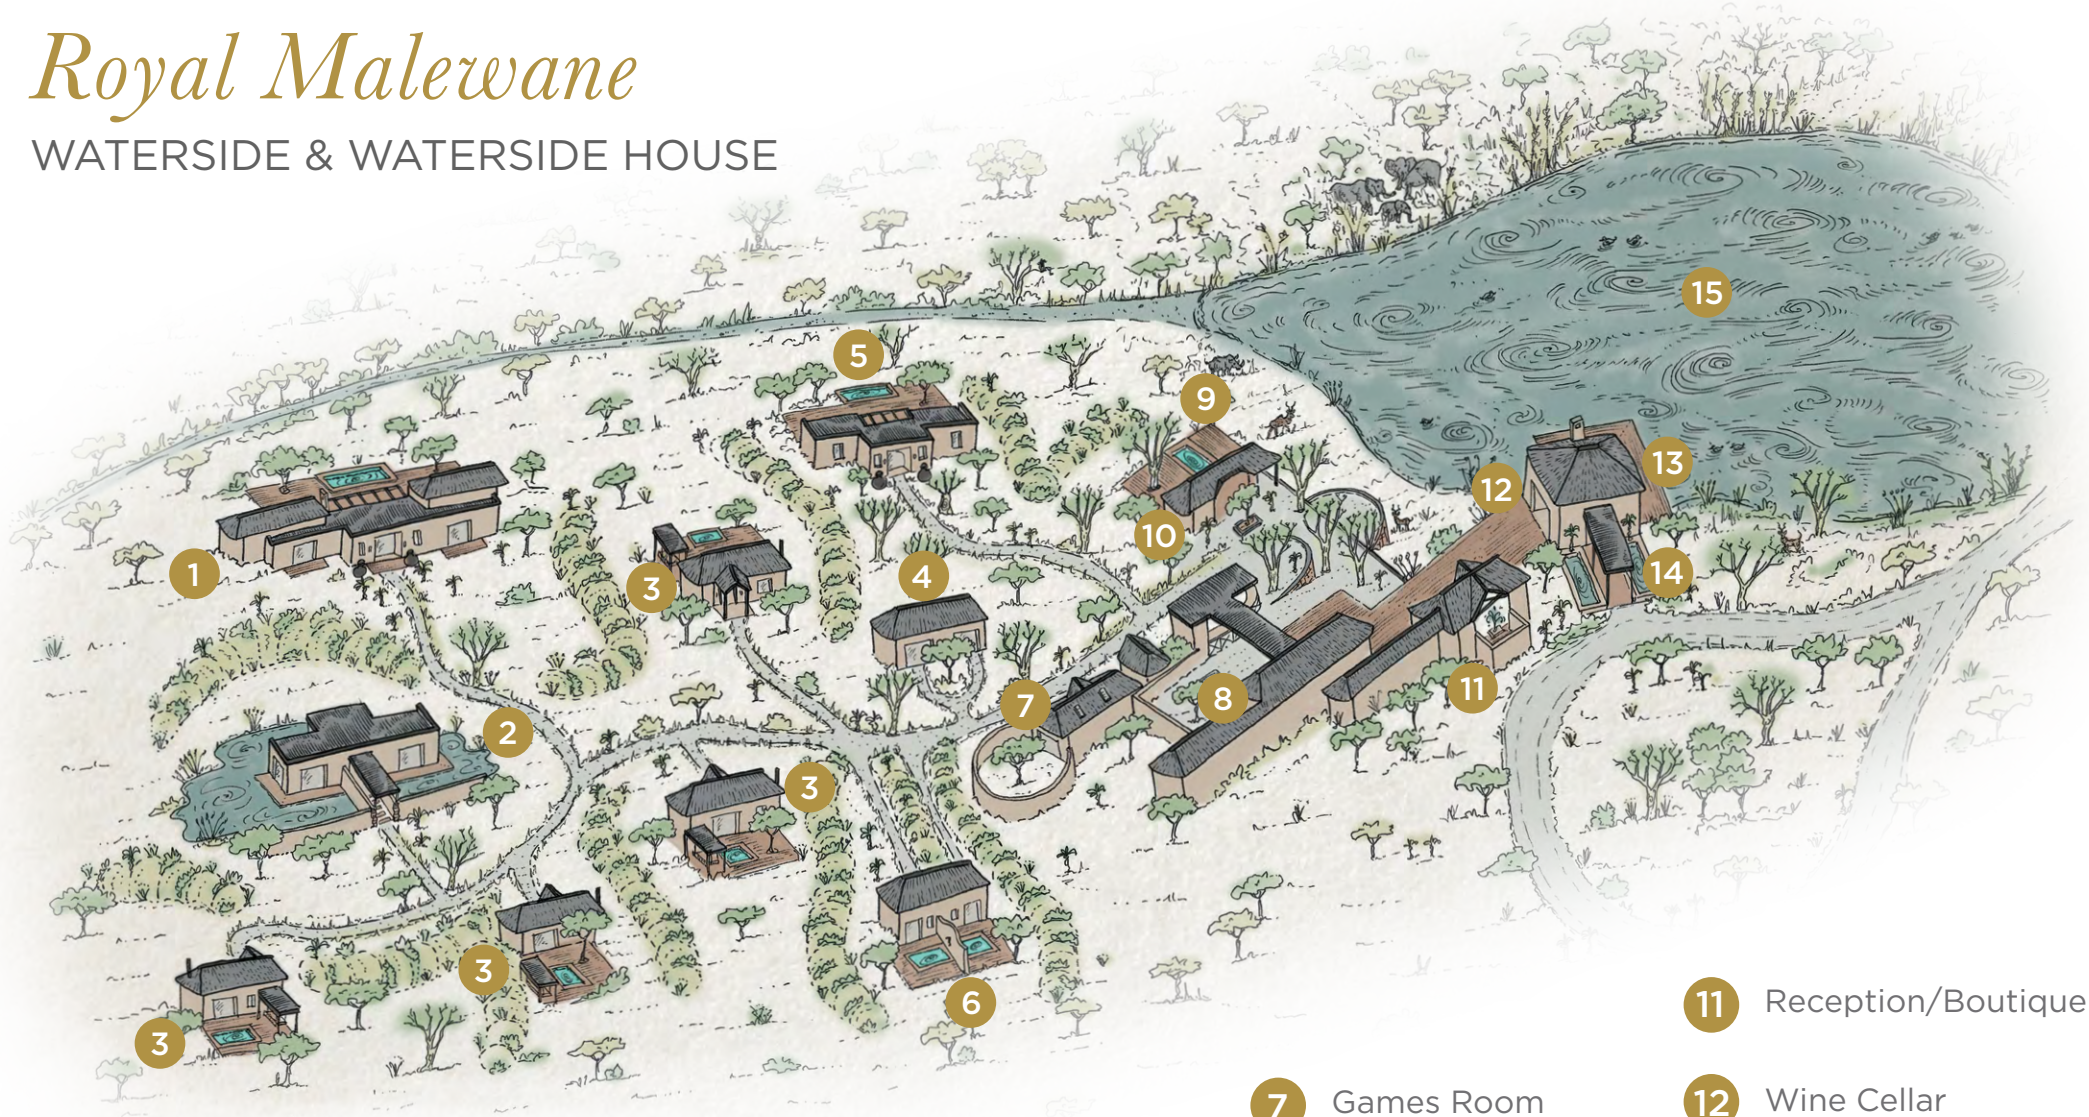

# Royal Malerwane

## WATERSIDE & WATERSIDE HOUSE

1 Waterside House

2 Spa

3 Luxury Suites

4 Gym/Yoga Rooms

5 Baobab Suite

6 Aloe Rooms

7 Games Room

8 Dining/Bar Area

9 Waterside Pool

10 Library

11 Reception/Boutique

12 Wine Cellar

13 Hide

14 Arrival Pavillion

15 Waterhole