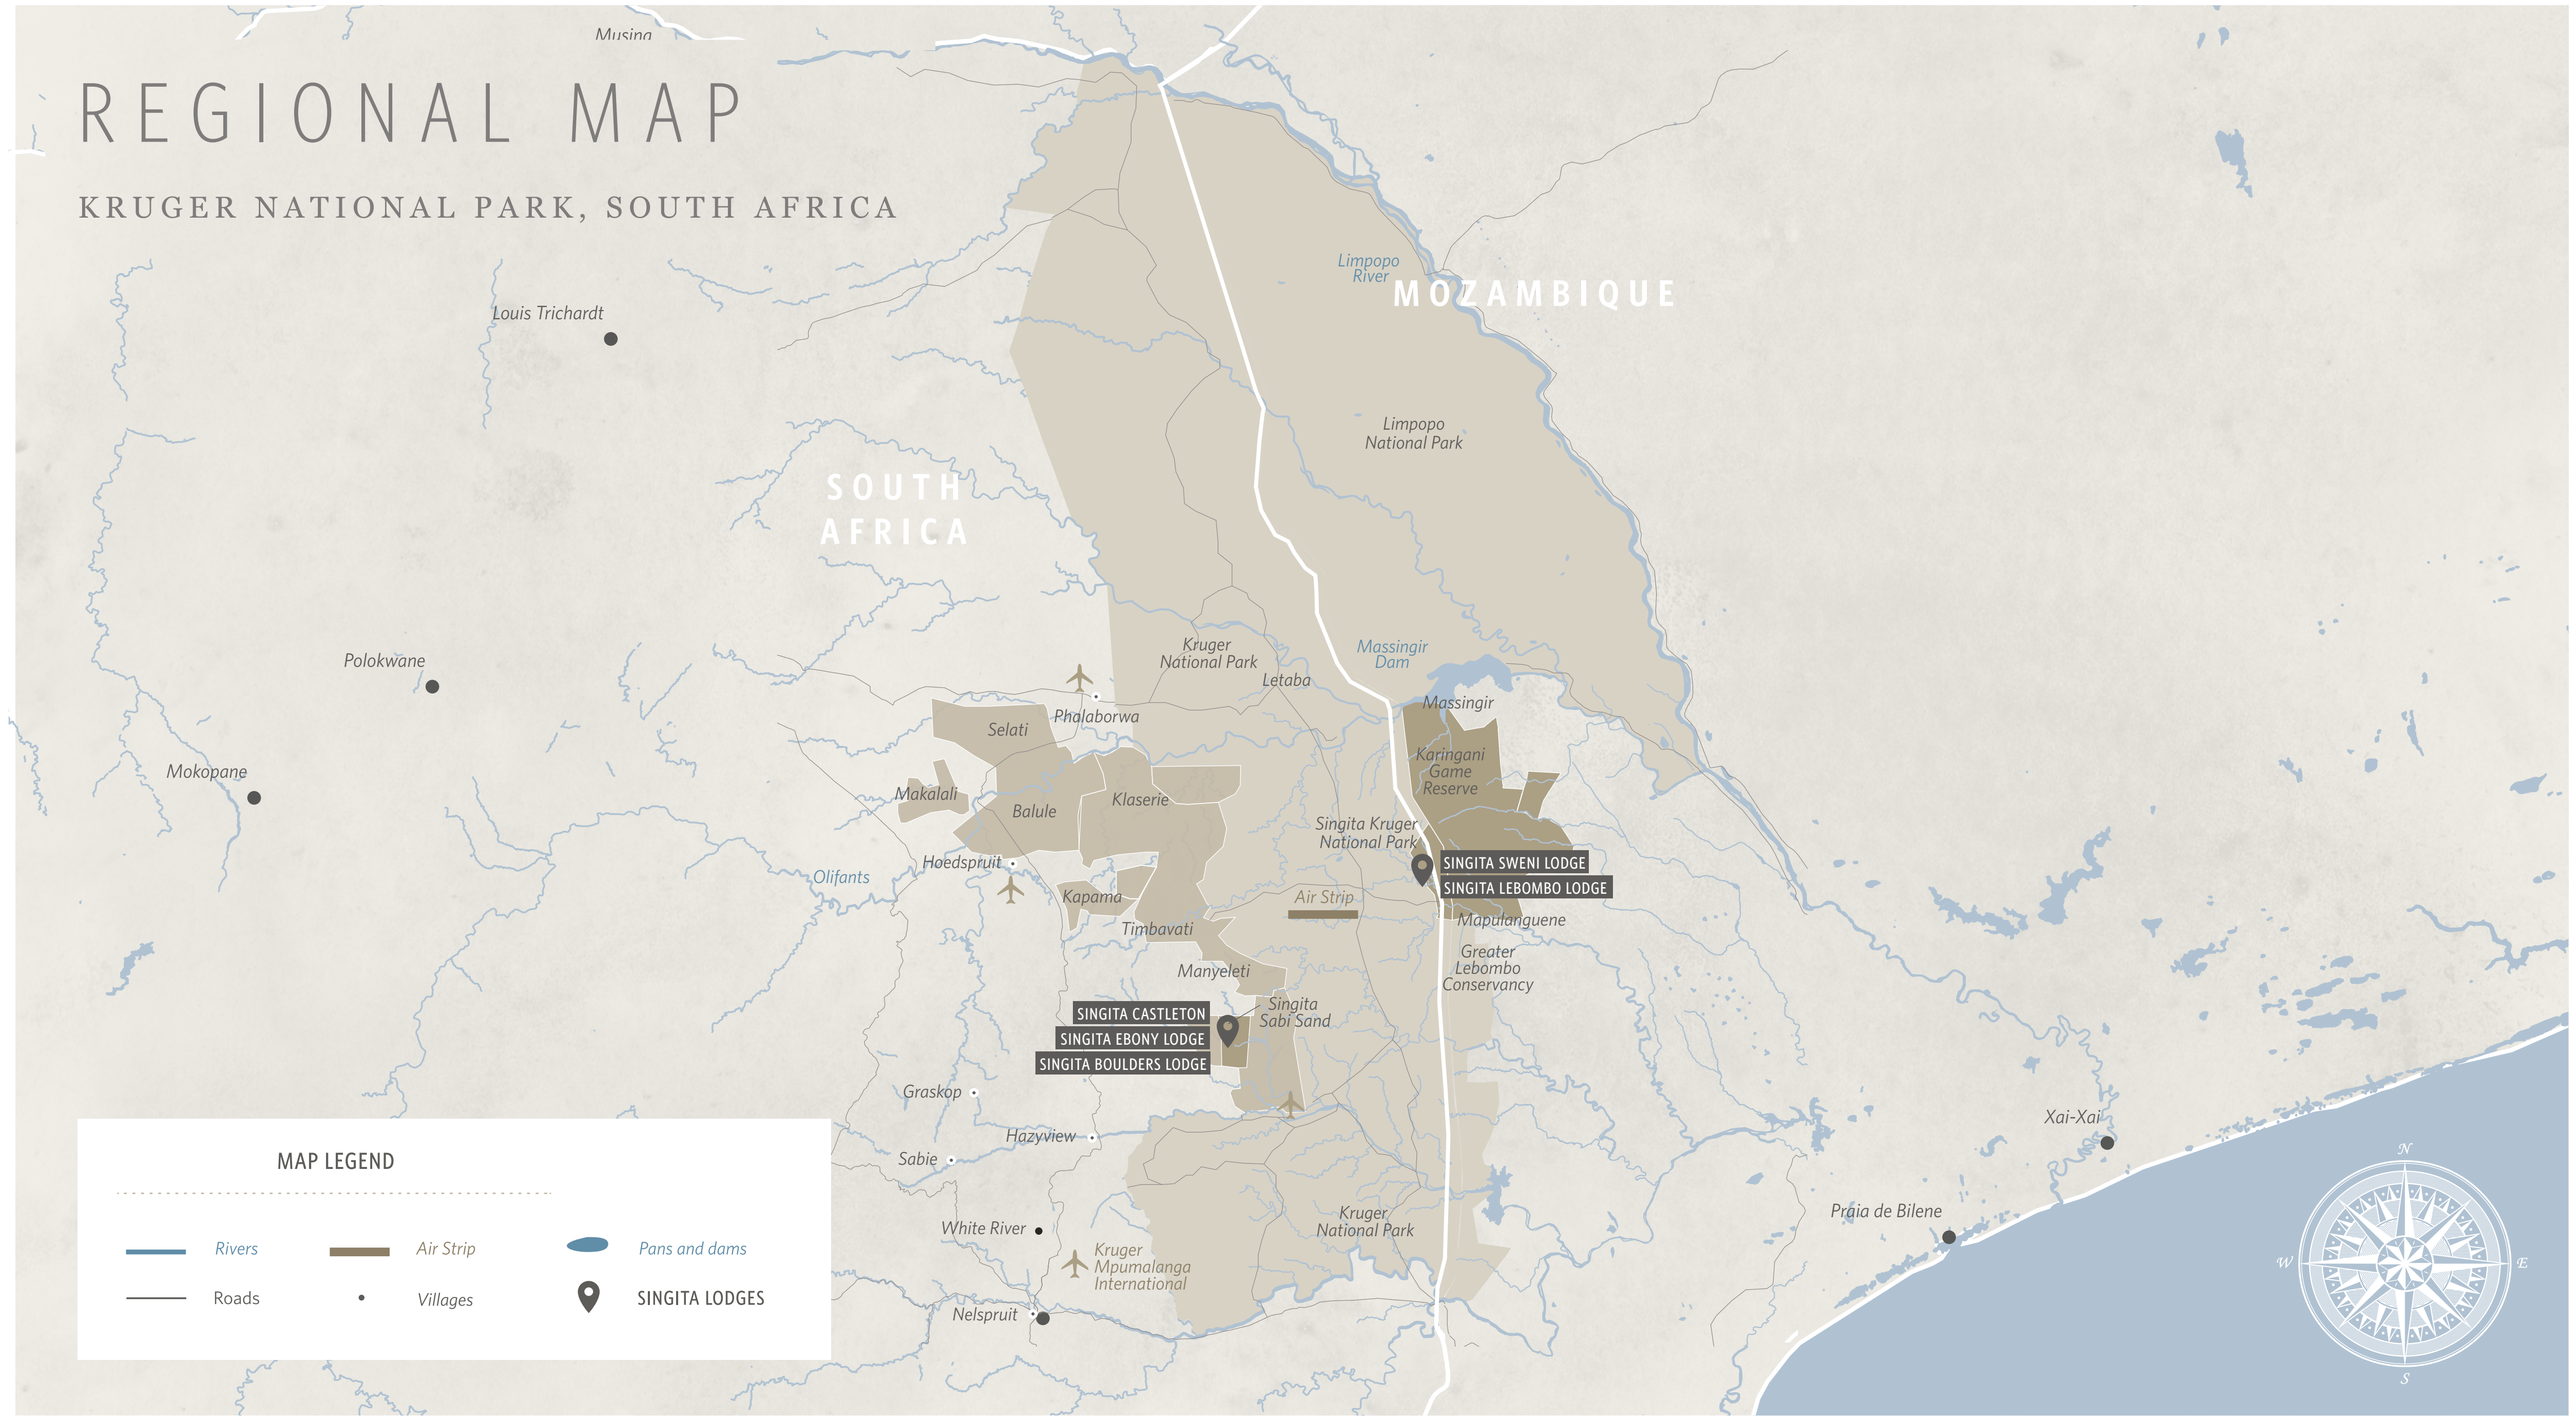

REGIONAL MAP

KRUGER NATIONAL PARK, SOUTH AFRICA

MAP LEGEND

- Rivers
- Air Strip
- Pans and dams
- Roads
- Villages
- SINGITA LODGES

REGIONAL MAP

KRUGER NATIONAL PARK, SOUTH AFRICA

MAP LEGEND

- Rivers
- Roads
- Air Strip
- Villages
- Pans and dams
- SINGITA LODGES