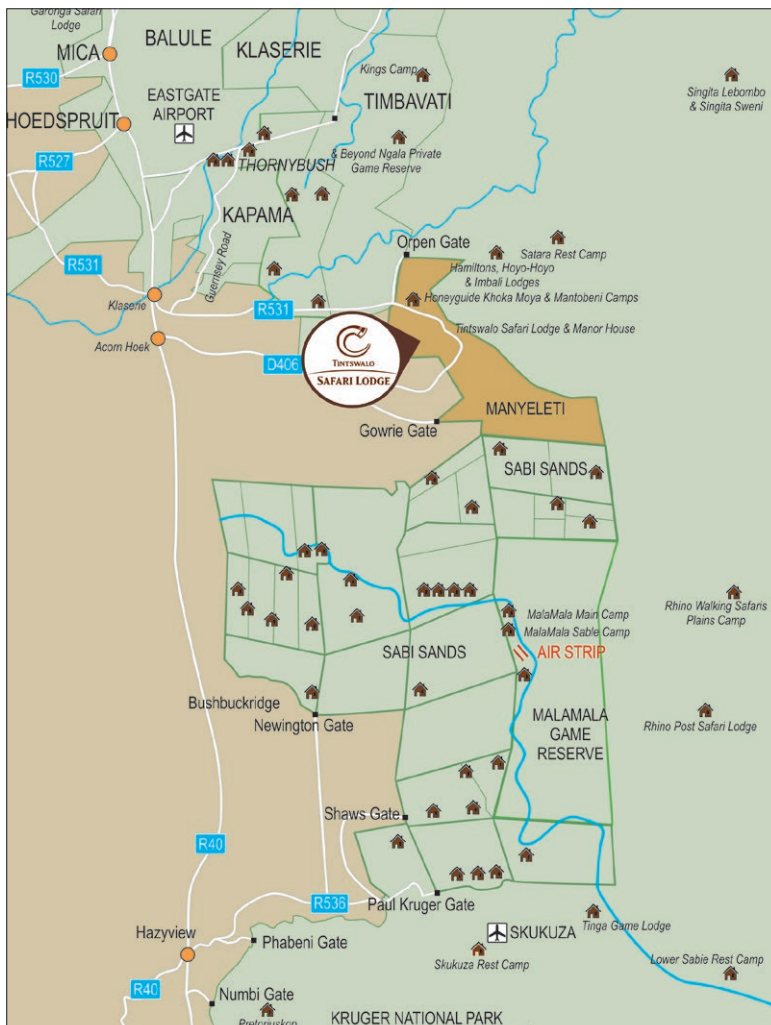

Updated 07-2023

ADDRESS

Tintswalo Safari Lodge & Manor House
Orpen Gate Great Kruger Region
Mpumalanga

CORPORATE BOOKINGS

Arthie Chotu
Tel 021 773 0700
Cell 073 161 6157
corporatesales@tintswalo.com