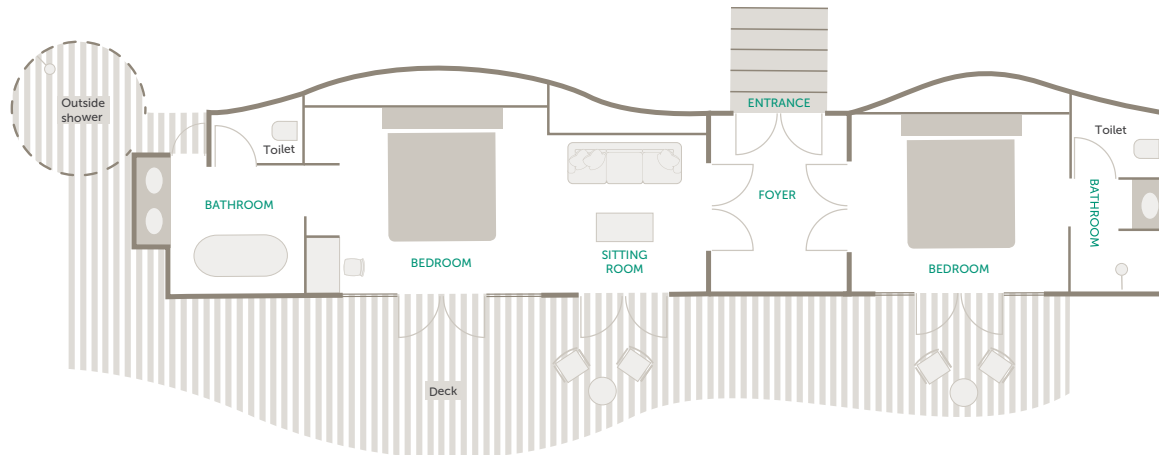

ROOM FACILITIES

Room sizes	45 m ² (485 ft ²)
Private veranda	Yes
Private plunge pool	No
Personal bar	Yes
Air conditioning / heating	No
Overhead fans	Yes
Mosquito nets	Yes
Bath	Yes
Shower	Yes, outdoor
Seperate WC	Yes
Telephone	In-room telephones are available. Intermittent GSM mobile reception
Hairdryer	Yes
Internet	Yes
In-room safe	Yes
Plug type	220V AC plug points in rooms. Plug type: G British – BS 1363
Triple bed option	Yes, for children 16-years and younger
Twin bed option	Two rooms are able to convert to a twin
Double bed option	Yes
Wheelchair accessibility	Possible with assistance in certain cases

Typical Treehouse Suite layout

FAMILY TREEHOUSE SUITE

1 interleaving Family Treehouse Suite / Max. 2 adults & 2 children (3 children on request)

PERFECT FOR FAMILIES

The Family Treehouse Suite is cradled in the boughs of Lake Manyara's ancient trees and holds two classically elegant ensuite rooms. A generous deck suspends above the forest floor and large windows invite the lush forest inside. The main bathroom boasts a freestanding bath and an outdoor shower, whilst the second bathroom features an indoor shower.

ROOM FACILITIES

Room sizes	77 m ² (830 ft ²)
Room configuration	Two suites linked by a foyer
Private veranda	Yes
Private plunge pool	No
Personal bar	Yes
Air conditioning / heating	No
Overhead fans	Yes
Mosquito nets	Yes
Bath	Yes, in the main room
Shower	Yes, outdoor in the main room and indoor in the second room
Seperate WC	Yes
Telephone	In-room telephones are available. Intermittent GSM mobile reception
Hairdryer	Yes
Internet	Yes
In-room safe	Yes
Plug type	220V AC plug points in rooms. Plug type: G British – BS 1363
Triple bed option	On special request
Twin bed option	Yes, however, beds are within same bedframe
Double bed option	Yes
Interleaving foyer	Yes
Wheelchair accessibility	Possible with assistance in certain cases

Family Treehouse Suite layout