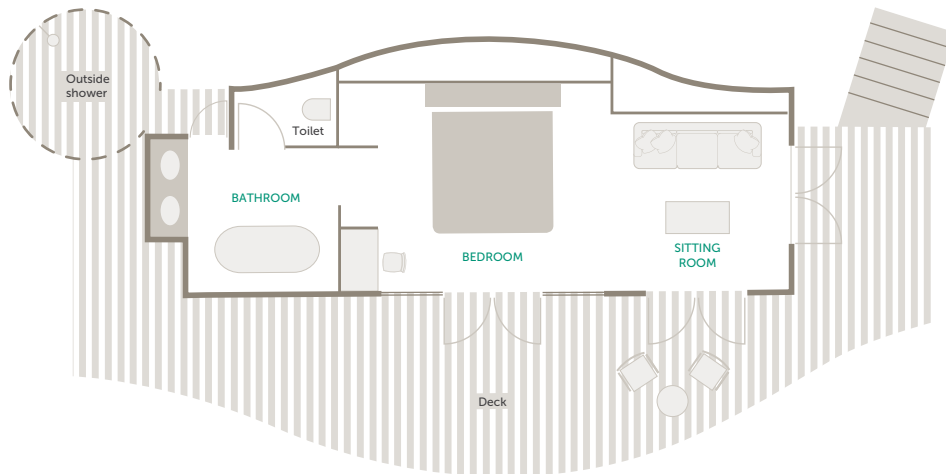

SHOWER UNDER AFRICAN SKIES

DISCOVER LAKE MANYARA
Beyond Lake Manyara Tree Lodge Accommodation

TREEHOUSE SUITE

9 Suites / Max. 20 guests

YOUR TREEHOUSE

Each stilted Treehouse Suite features generous decks suspended above the forest floor and large windows inviting the lush forest inside. The classically elegant bedrooms are fitted with contemporary furnishings in neutral colours and textures, overhead fans and billowing mosquito nets. The bathrooms have freestanding baths with a forest view and an outdoor shower.

ROOM FACILITIES

Room sizes	45 m ² (485 ft ²)
Private veranda	Yes
Private plunge pool	No
Personal bar	Yes
Air conditioning / heating	No
Overhead fans	Yes
Mosquito nets	Yes
Bath	Yes
Shower	Yes, outdoor
Seperate WC	Yes
Telephone	In-room telephones are available. Intermittent GSM mobile reception
Hairdryer	Yes
Internet	Yes
In-room safe	Yes
Plug type	220V AC plug points in rooms. Plug type: G British – BS 1363
Triple bed option	Yes, for children 16-years and younger
Twin bed option	Two rooms are able to convert to a twin
Double bed option	Yes
Wheelchair accessibility	Possible with assistance in certain cases

Typical Treehouse Suite layout

FAMILY TREEHOUSE SUITE

1 interleaving Family Treehouse Suite / Max. 2 adults & 2 children (3 children on request)

PERFECT FOR FAMILIES

The Family Treehouse Suite is cradled in the boughs of Lake Manyara's ancient trees and holds two classically elegant ensuite rooms. A generous deck suspends above the forest floor and large windows invite the lush forest inside. The main bathroom boasts a freestanding bath and an outdoor shower, whilst the second bathroom features an indoor shower.