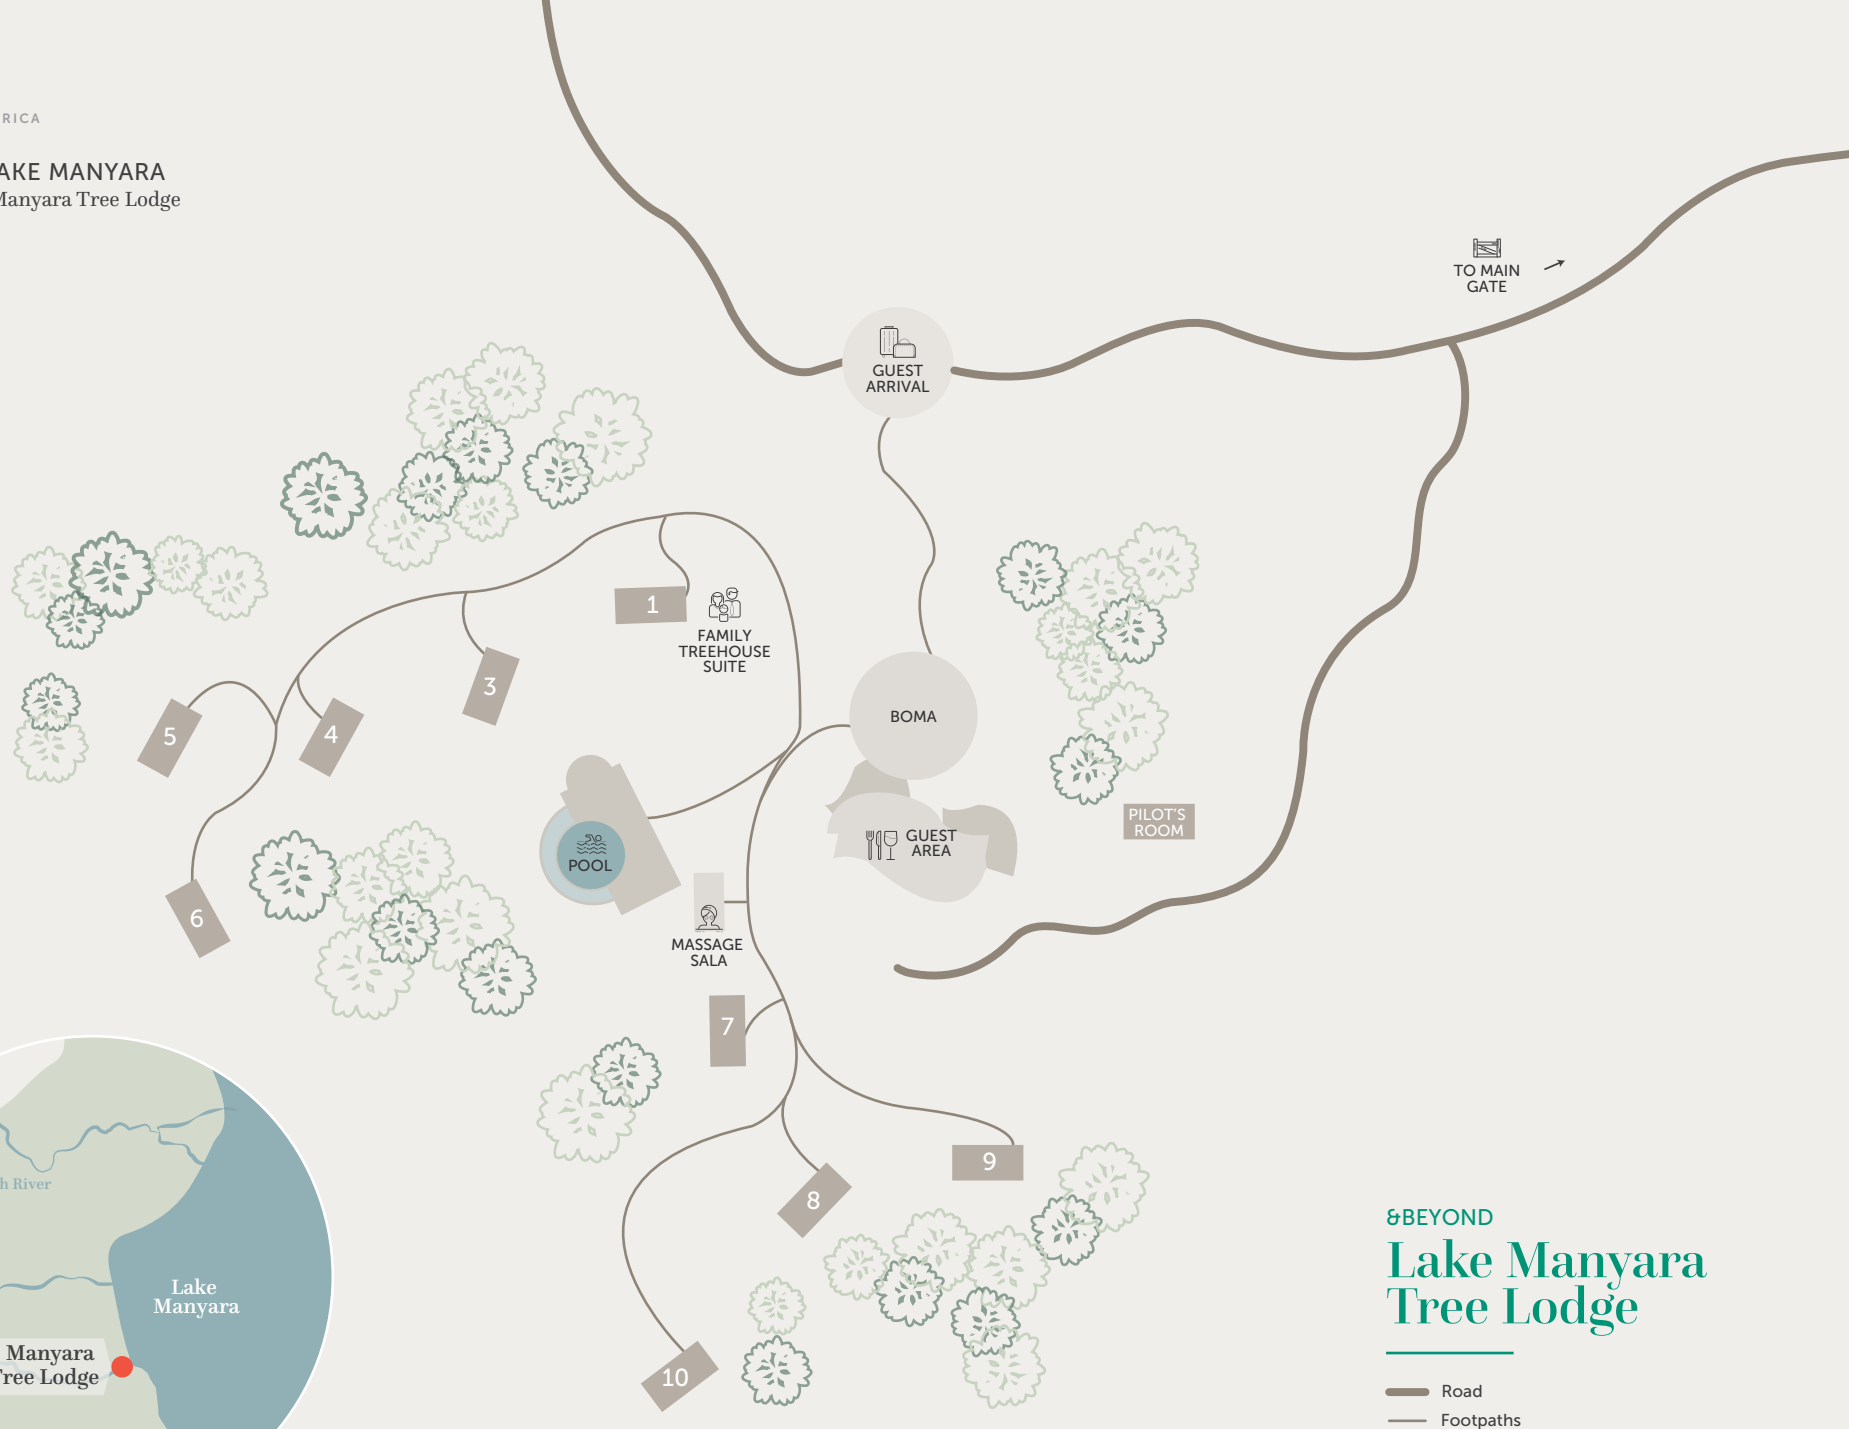

SBEYOND LAKE MANYARA TREE LODGE

Treehouse Suites

DISCOVER LAKE MANYARA

&Beyond Lake Manyara Tree Lodge

&BEYOND
**Lake Manyara
Tree Lodge**

— Road
— Footpaths

DISCOVER LAKE MANYARA
Beyond Lake Manyara Tree Lodge Accommodation

SHOWER UNDER AFRICAN SKIES

DISCOVER LAKE MANYARA
Beyond Lake Manyara Tree Lodge Accommodation

TREEHOUSE SUITE

9 Suites / Max. 20 guests

YOUR TREEHOUSE

Each stilted Treehouse Suite features generous decks suspended above the forest floor and large windows inviting the lush forest inside. The classically elegant bedrooms are fitted with contemporary furnishings in neutral colours and textures, overhead fans and billowing mosquito nets. The bathrooms have freestanding baths with a forest view and an outdoor shower.

Typical Treehouse Suite layout

FAMILY TREEHOUSE SUITE

1 interleaving Family Treehouse Suite / Max. 2 adults & 2 children (3 children on request)

PERFECT FOR FAMILIES

The Family Treehouse Suite is cradled in the boughs of Lake Manyara's ancient trees and holds two classically elegant ensuite rooms. A generous deck suspends above the forest floor and large windows invite the lush forest inside. The main bathroom boasts a freestanding bath and an outdoor shower, whilst the second bathroom features an indoor shower.

Family Treehouse Suite layout