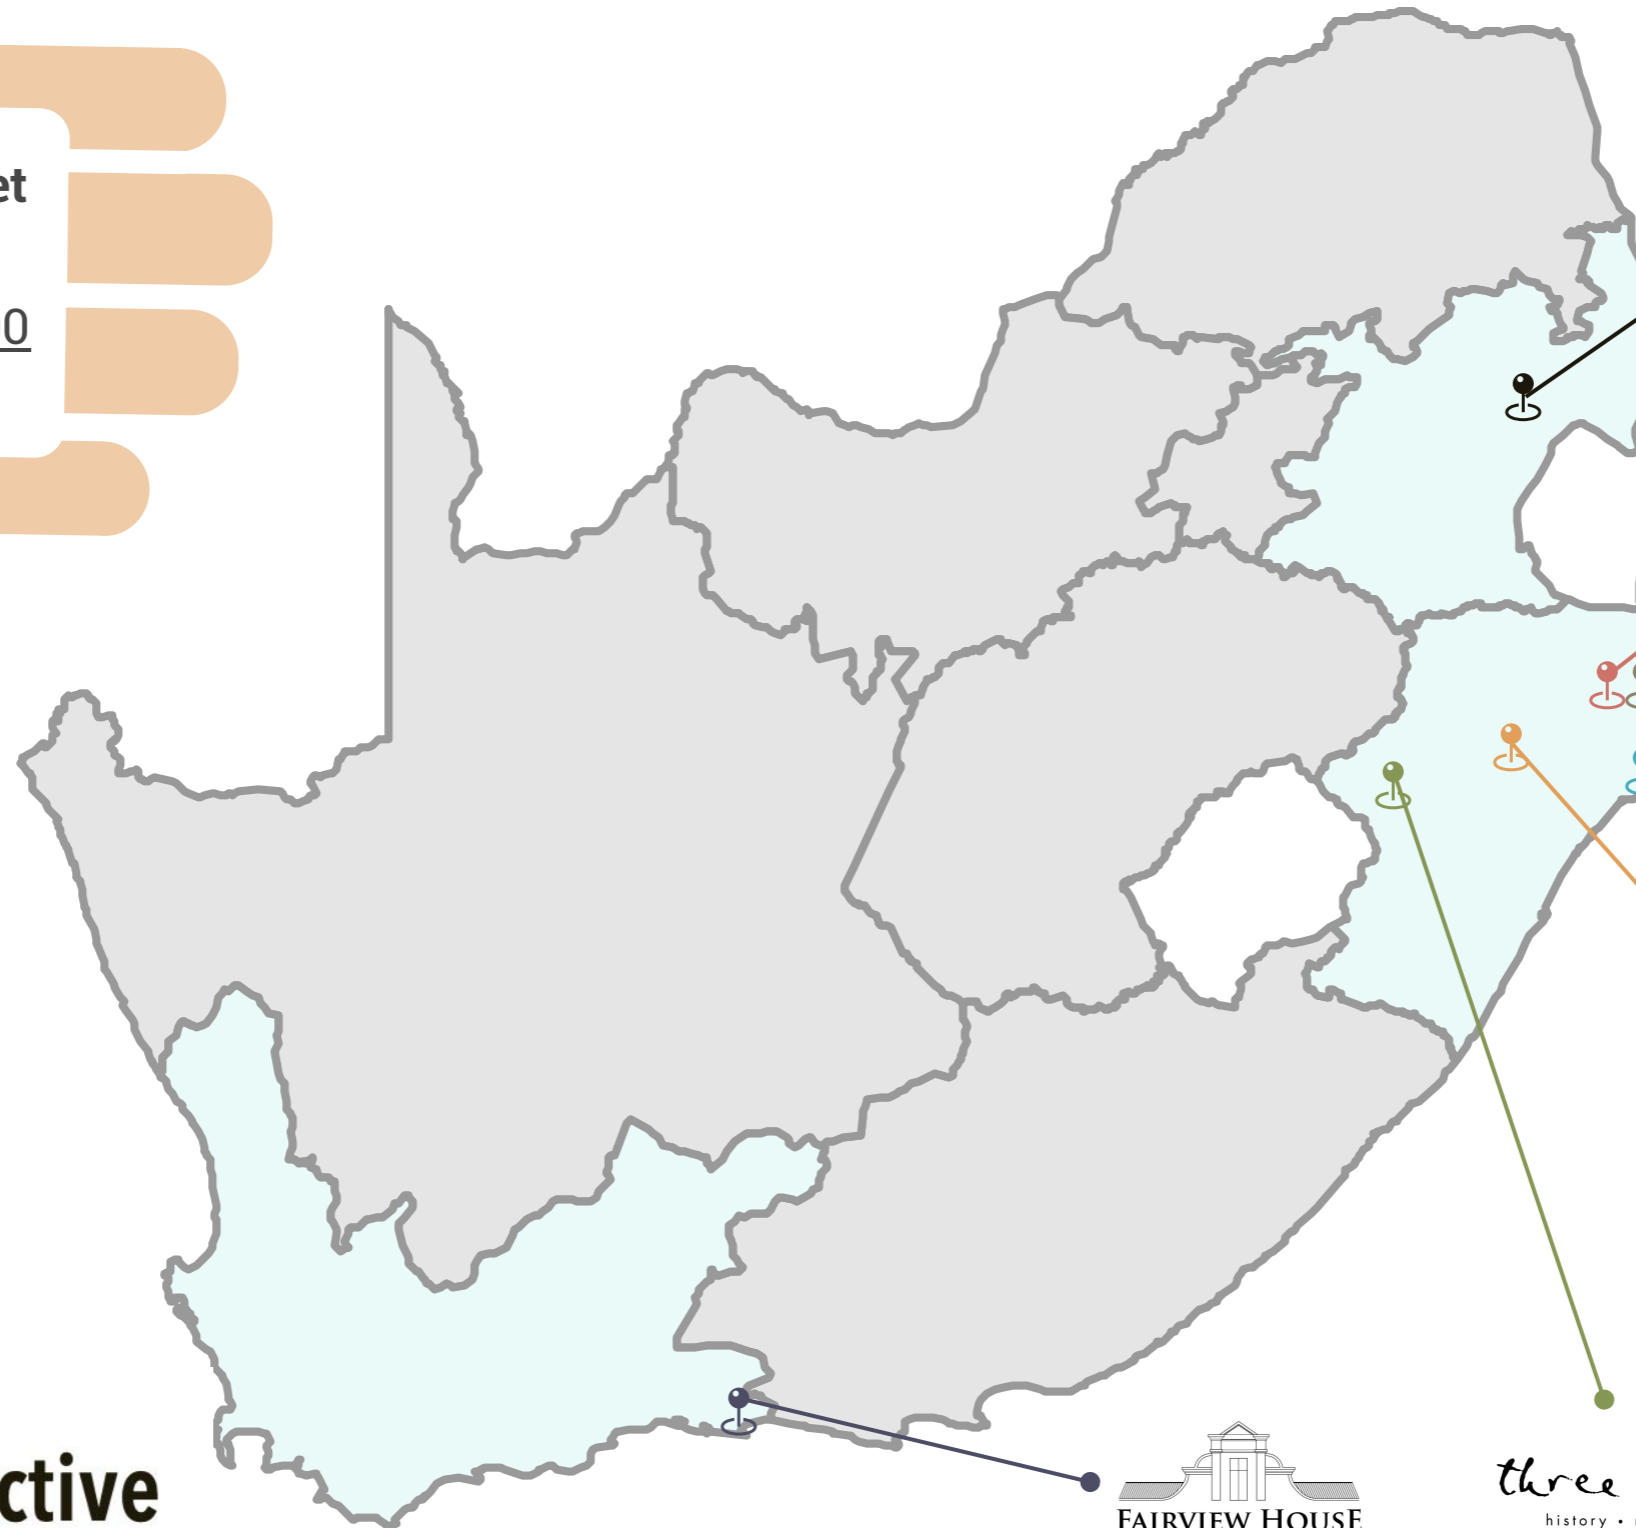

AfricanSafariCollective
further together

Three Tree Hill

Makakatana Bay Lodge

Sungulwane

Fairview House

Chestnut Country Lodge

Leopard Mountain

Fugitives Drift Lodge

**“Your
Spectacular
South African
Safari
Awaits”**

LEOPARD MOUNTAIN
Est. 1997

SUNGULWANE
PRIVATE GAME LODGE

MAKAKATANA
BAY LODGE
ISMANGALISO WETLAND PARK

FUGITIVES' DRIFT
RORKE'S DRIFT

three tree hill
history • nature • culture

Click here to meet with us
+27 (0) 8705 99 000
Business Card

AfricanSafariCollective
further together