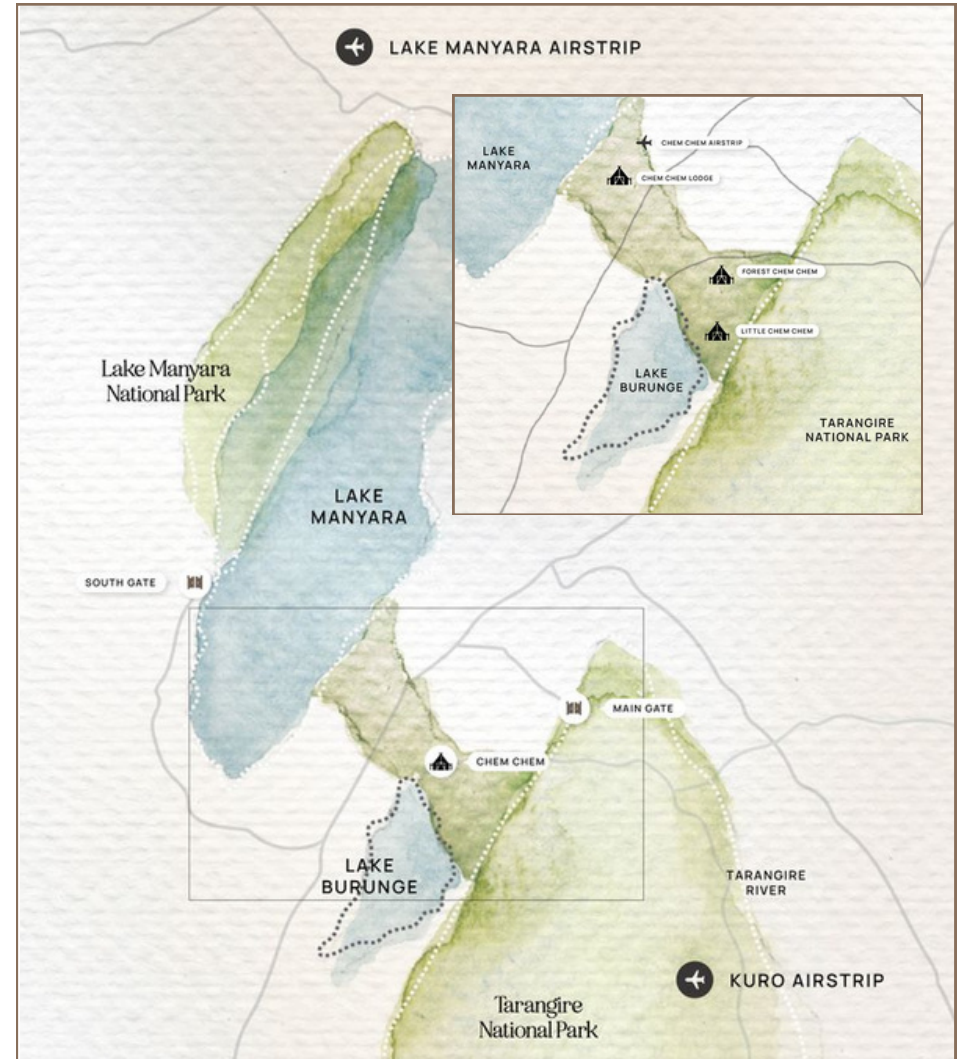

AIR AND ROAD ACCESS

ACCESS CHEM CHEM

BY AIR	CHEM CHEM LODGE	LITTLE CHEM CHEM & FOREST CHEM CHEM
Best Arrival	From Arusha / Serengeti / Ngorongoro: Fly to Chem Chem Airstrip, followed by a 10-minute road transfer to Chem Chem Lodge	From Arusha / Serengeti / Ngorongoro: Fly to Chem Chem Airstrip, followed by a 40-minute road transfer to Little Chem Chem or Forest Chem Chem
Best Departure	10-minute road transfer from Chem Chem Lodge to Chem Chem Airstrip	40-minute road transfer from Little Chem Chem or Forest Chem Chem to Chem Chem Airstrip
	Departing Tanzania, we recommend a road transfer to Kilimanjaro International Airport (JRO) for control over arrival time at JRO to best connect with an outbound OR a road transfer to Chem Chem Airstrip and flight to JRO depending on connecting flight times. Enquire for recommendations based on flight times.	
Alternative Arrival & Departure	If for any reason the aircraft is unable to land on Chem Chem Airstrip (such as weather, flooding, earth tremors etc.), we will divert flights to Lake Manyara Airstrip or Kuro Airstrip and transfer guests by road at no additional cost.	

BY ROAD	CHEM CHEM LODGE	LITTLE CHEM CHEM & FOREST CHEM CHEM
Chem Chem Airstrip	10 minutes	40 minutes
Kilimanjaro International Airport	3 hours	3.5 hours
Arusha Airport	2 hours	2.5 hours
Lake Manyara Airstrip	2 hours	2.5 hours

PLEASE ARRANGE FOR ALL ARRIVALS AND DEPARTURES TO COINCIDE WITH CHECK-IN (14:00) & CHECK-OUT (10:00).