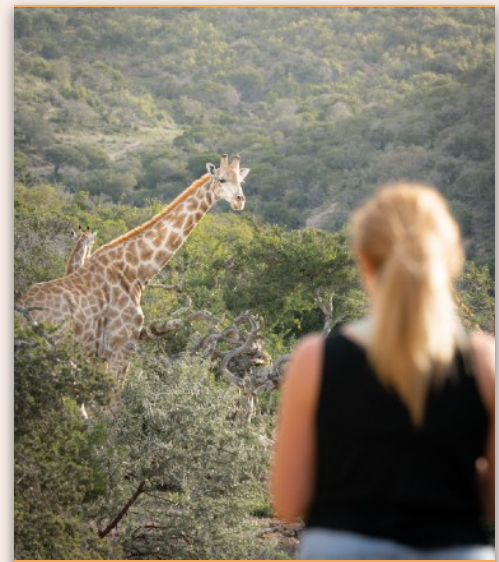

Game Drives

As the only lodge on a 35,000 acre reserve Kuzuko's guests can enjoy intimate, unbrushed and sustainable wildlife sightings with Kuzuko's experienced and knowledgeable guiding team. Drives take place twice a day.

Inzolo Spa

The Inzolo Spa is the perfect place to relax and rejuvenate. Kuzuko's professionally trained therapists offer a range of delightful treatments inspired by Kuzuko's beautiful Karoo setting, the perfect addition to your bush break.

San Rock Art

Discover ancient San Rock Art where South Africa's First People made their home. Kuzuko's experienced guides will lead you on a guided walk through to experience this fascinating piece of cultural heritage.

Nature Walks

The Hopewell section of Kuzuko is the perfect place to connect with nature with a guided walk to discover all the intricacies of nature and approach non-dangerous game on foot.

Self Guided Hike