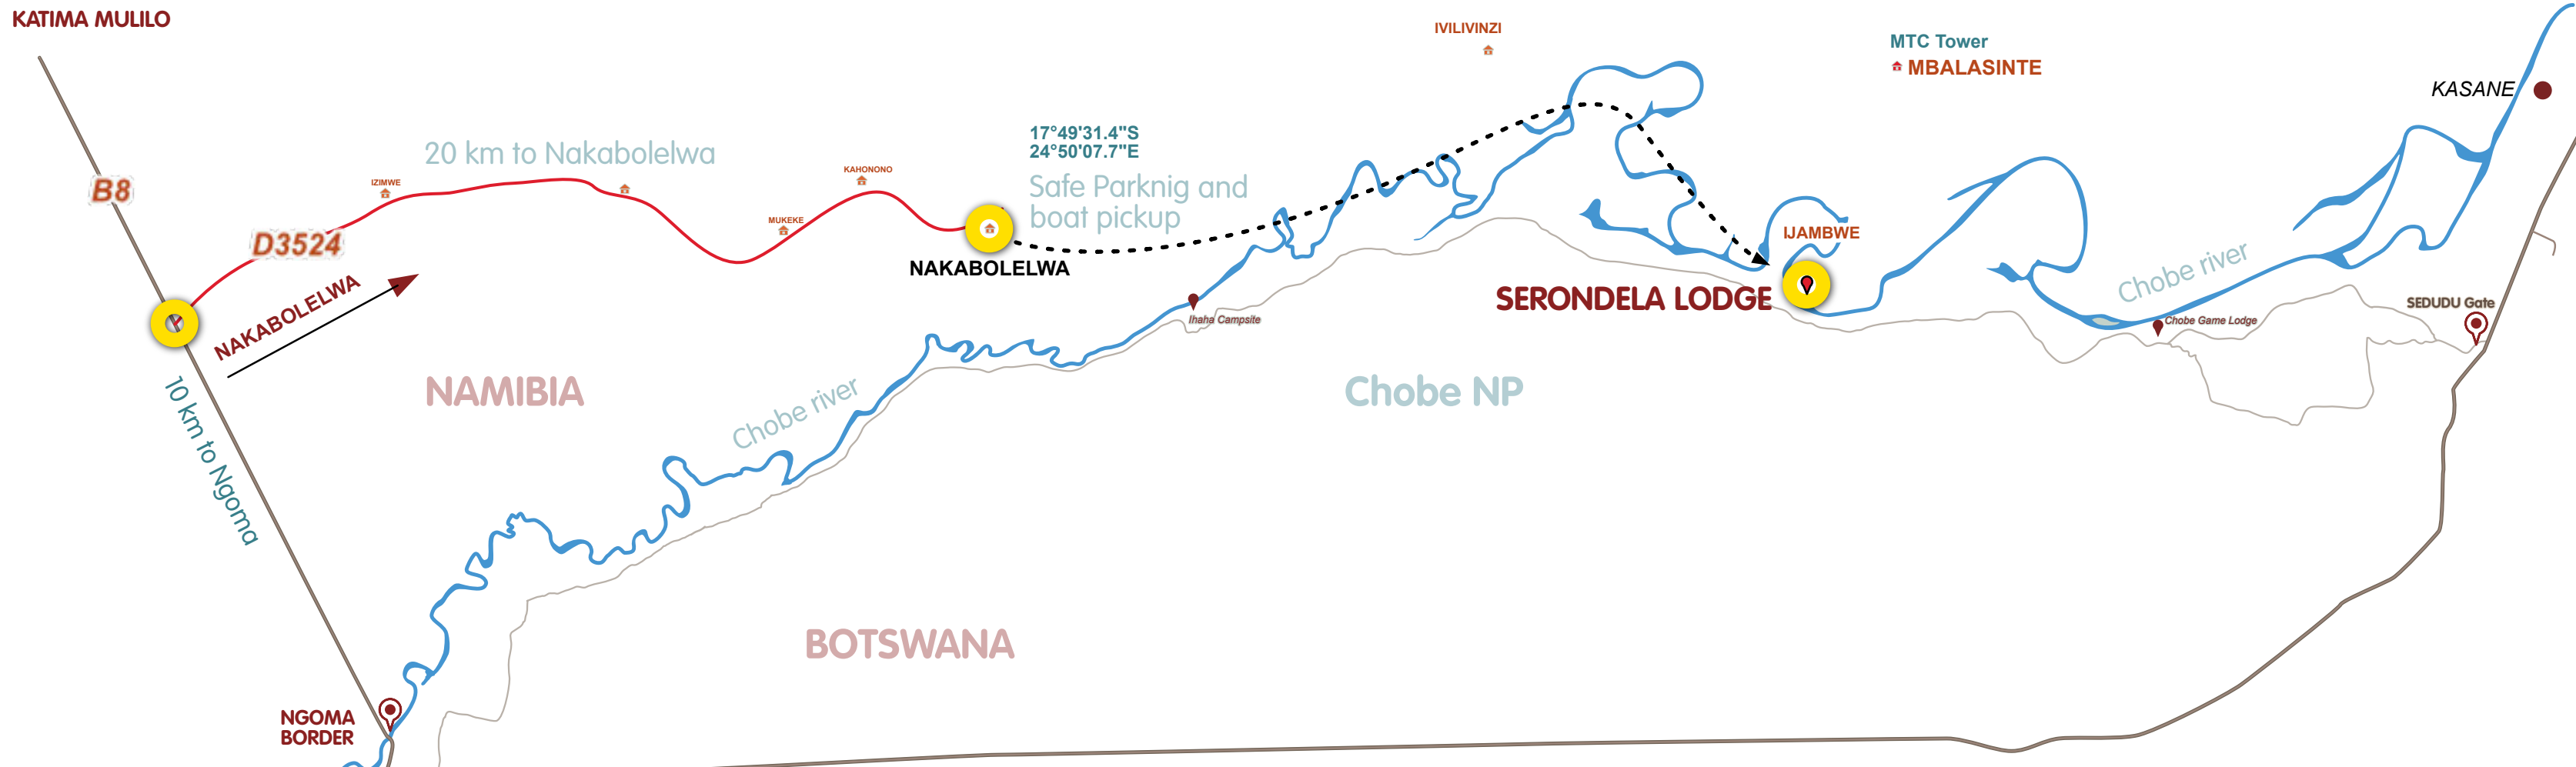

Flood time access to Serondela by boat

Serondela Lodge
 Chobe river - Namibia

www.serondelalodge.com
info@serondelalodge.com

Phone: +264 (0)66 252677
 Phone: +264 (0)81 1477798

GPS
 17°50'05.4"S 25°00'22.3"E
 -17.834820, 25.006187