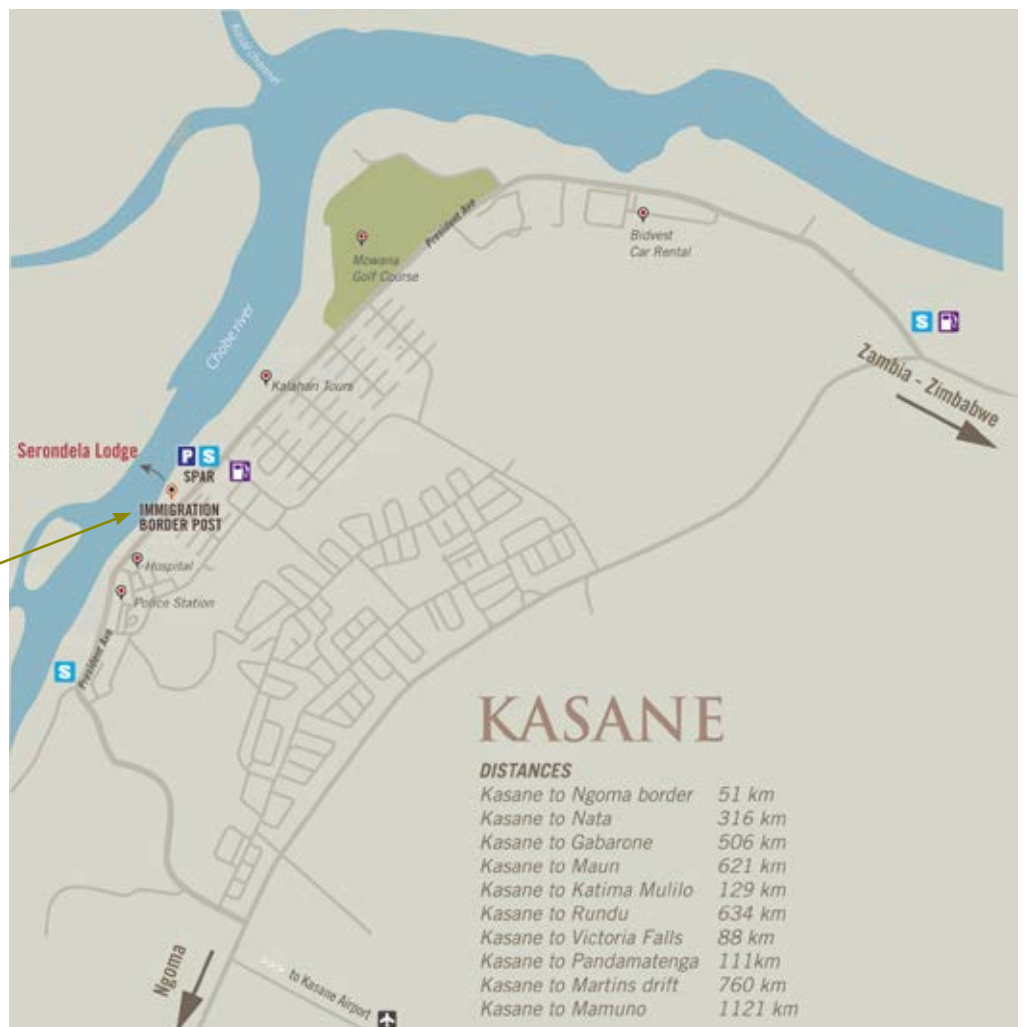

How to get to Serondela Lodge

Serondela Lodge

Chobe river - Namibia

- Situated on the Namibian side of the Chobe river
- 17 km from Kasane
- Access via boat from Kasane
- Pick-ups can be arranged from Katima or Kongola and Victoria Falls.

PICK UP in KASANE

Time: 14:00 to 15:00

Where: Immigration in Kasane

Parking: Spar Shopping centre parking after offloading the luggage. Airport pick up has to be arranged prior to arrival.

DROP OFF in KASANE

Time: 09:00 to 09:30

Where: Immigration in Kasane
Airport drop off have to be arranged prior to departure.

KASANE

DISTANCES

Kasane to Ngoma border	51 km
Kasane to Nata	316 km
Kasane to Gabarone	506 km
Kasane to Maun	621 km
Kasane to Katima Mulilo	129 km
Kasane to Rundu	634 km
Kasane to Victoria Falls	88 km
Kasane to Pandamatenga	111 km
Kasane to Martins drift	760 km
Kasane to Mamuno	1121 km