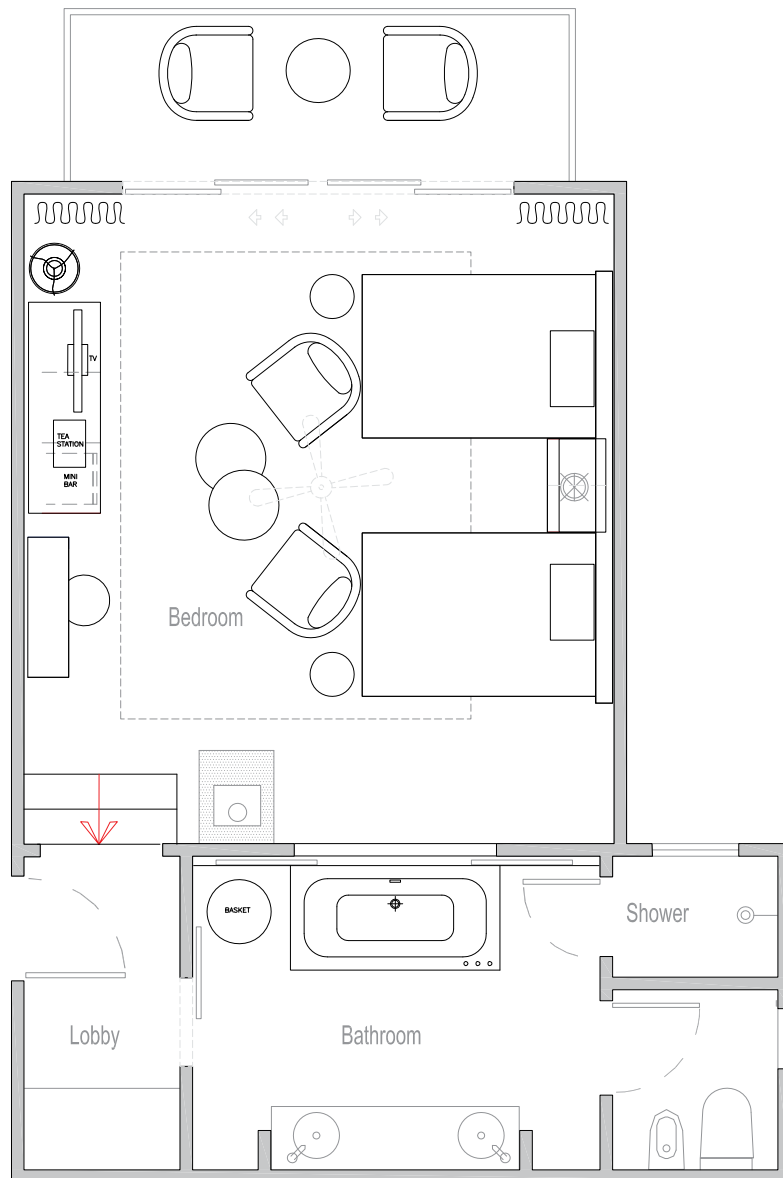

One Bedroom Nyungwe Twin Room: Floor Plan

+250 221 011 111 | reservations@oneandonlynyungwehouse.com
Gisakura, Nyamasheke, Western Province, Rwanda

oneandonlyresorts.com/nyungwe-house