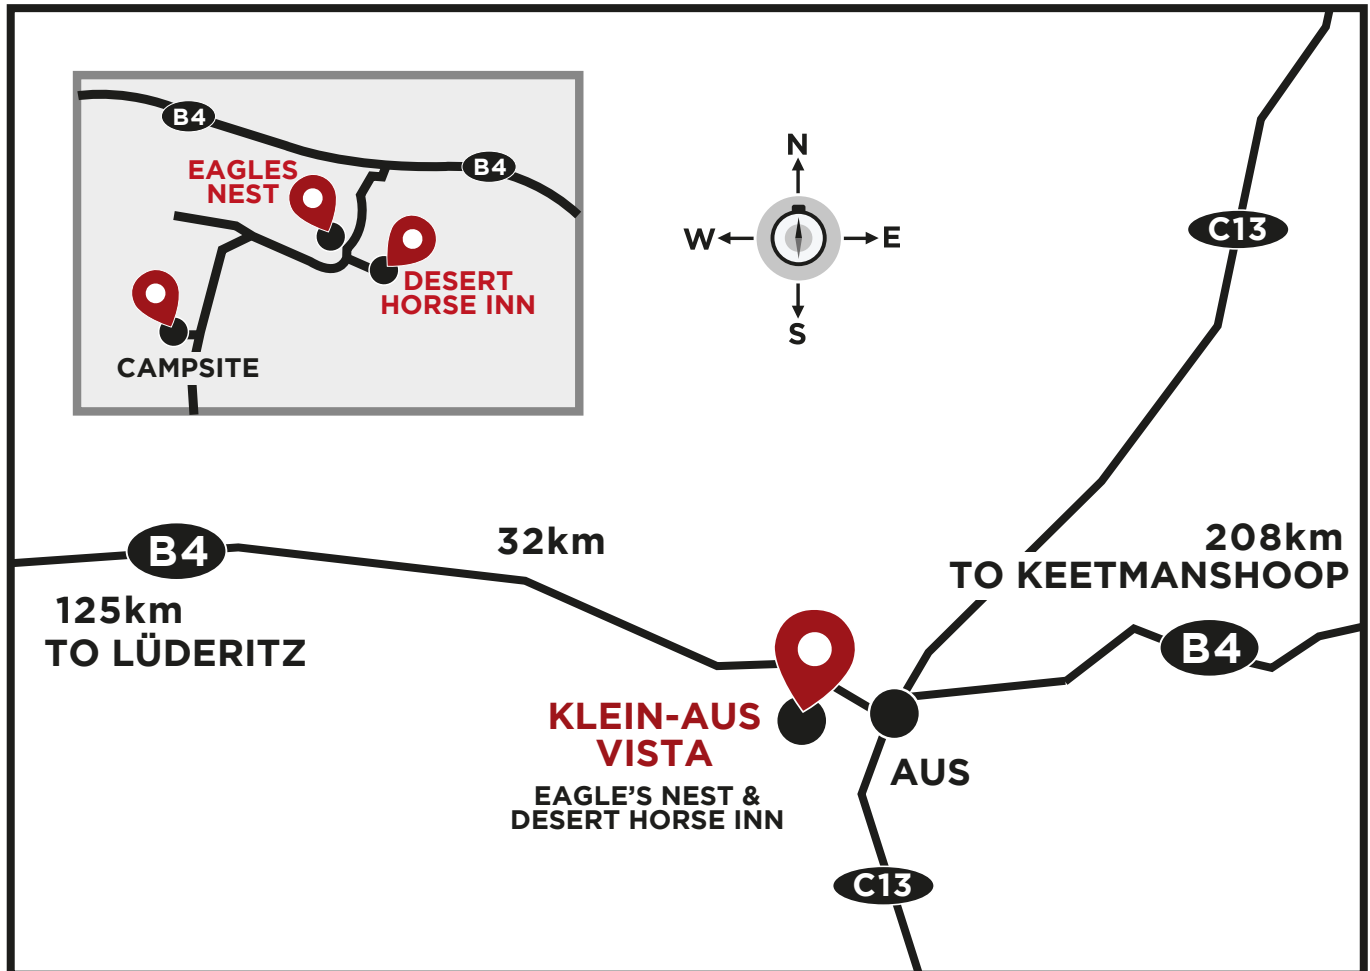

DIRECTIONS TO KLEIN-AUS VISTA

KLEIN-AUS VISTA (Eagle's Nest & Desert Horse Inn)

2km west of Aus on the B4

Eagle's Nest direct:	+264 (0)63 258 116
Desert Horse Inn direct:	+264 (0)63 258 116
GPS Coordinates:	S 26° 39.121 E 16° 14.608
Head office:	+264 (0)61 - 427 200
Emergency / after hrs:	+264 (0)81 - 129 2424
Central reservation hours:	Monday to Friday 08h00-17h00