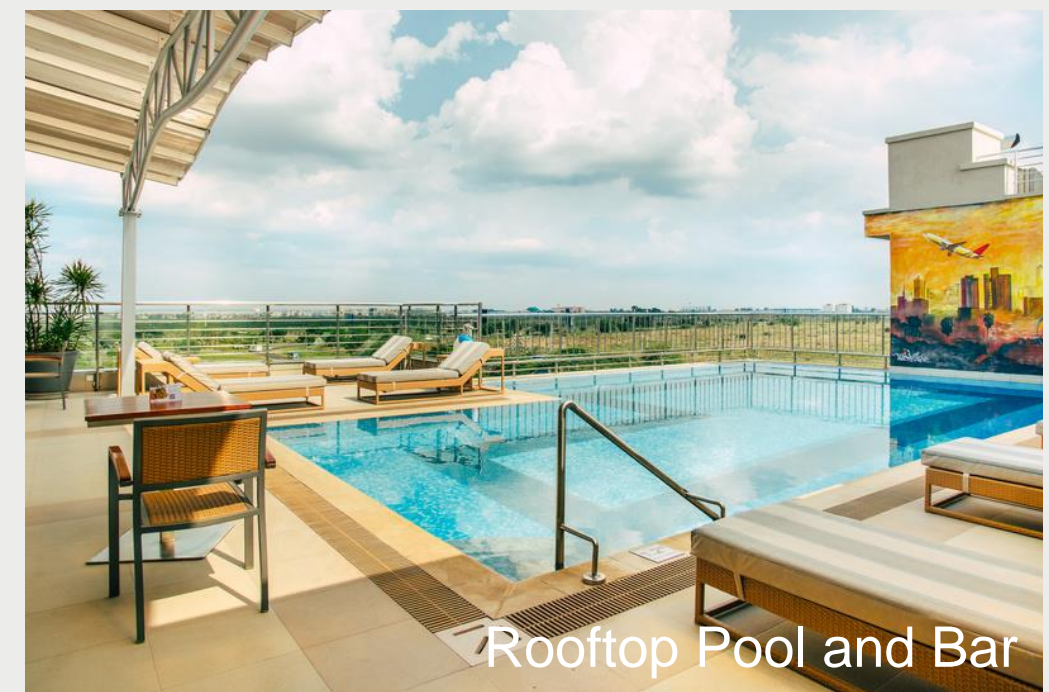

144 sound-proof guest rooms

3 meetings spaces

4 food and beverage outlets

gym and spa

rooftop swimming pool

3

Complimentary airport shuttle services available to and from JKIA terminals.

4

Activities and city excursions can be arrange by the Travel Desk.

5

Environmentally conscious following IHG Green Engage guidelines.

Kitchen 9 Restaurant

Velocity Bar Lounge

Rooftop Pool and Bar

Skyview Lounge