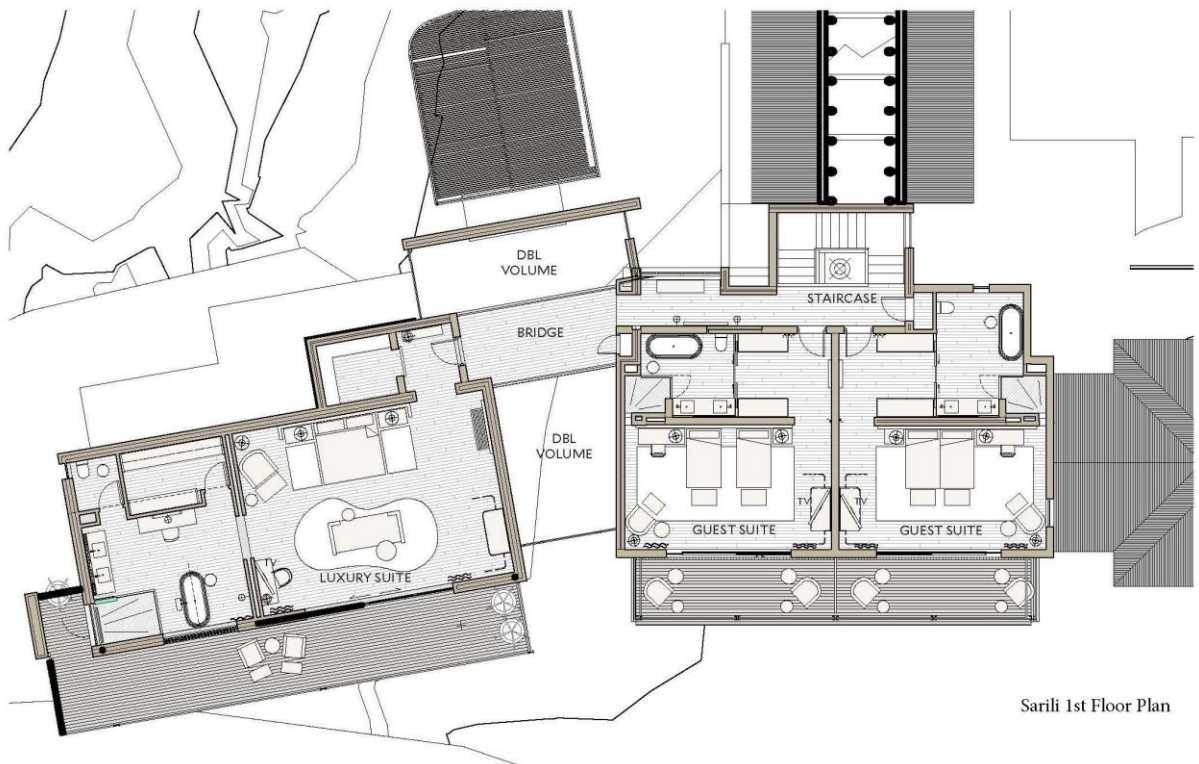

### Room Configuration

- 2 x Luxury River View Suites
  - 1 x Ground floor / 1 x 1st floor
- 4 x Luxury River View Rooms
  - 2 x Ground floor rooms (interleading) / 1 room is wheelchair friendly
  - 2 x 1<sup>st</sup> floor rooms (interleading)
- Max 12 adults / 2 children (0-11 years old)

# SARILI

— SHAMWARI PRIVATE —  
GAME RESERVE

Sarili Ground Floor Plan

Sarili 1st Floor Plan