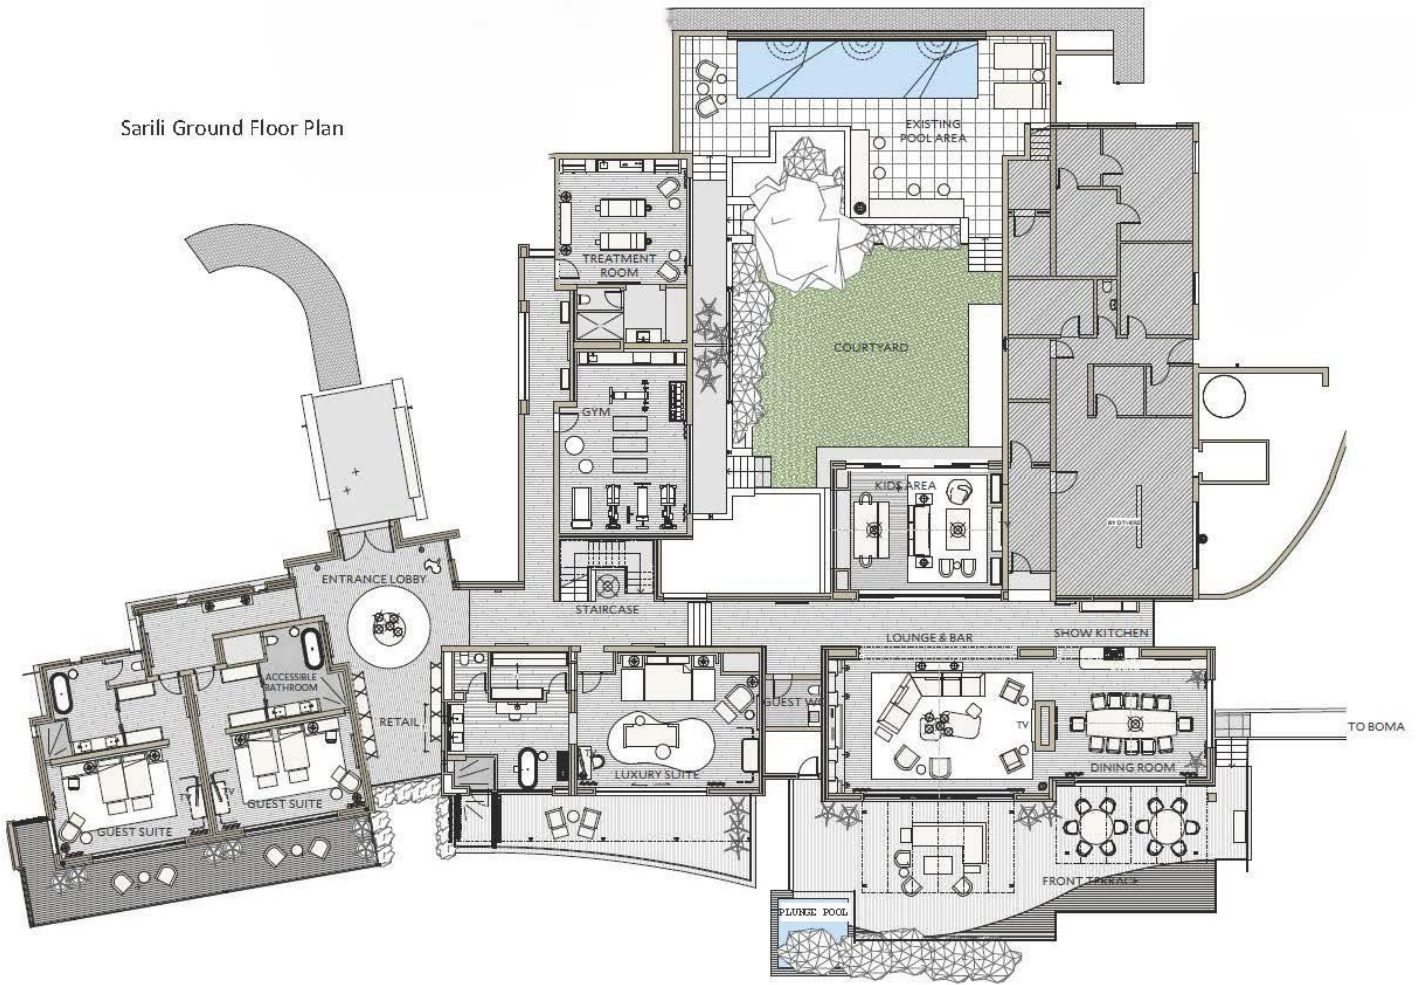

### Lodge Facilities

- Deck with plunge pool overlooking the Bushman's River
- Swimming Pool with shallow area for children
- Lounge with fireplace
- Separate children's lounge / play area
- In and outdoor dining facilities
- Private Boma
- WIFI connection
- Gift Boutique
- Bespoke fitness and spa treatment rooms
- Butler service
- Child minding service
- Swarovski binoculars for guest use
- Private Safari Vehicles

### Room Configuration

- 2 x Luxury River View Suites
  - 1 x Ground floor / 1 x 1st floor
- 4 x Luxury River View Rooms
  - 2 x Ground floor rooms (interleading) / 1 room is wheelchair friendly
  - 2 x 1<sup>st</sup> floor rooms (interleading)
- Max 12 adults / 2 children (0-11 years old)

# SARILI

— SHAMWARI PRIVATE —  
GAME RESERVE

Sarili Ground Floor Plan

Sarili 1st Floor Plan