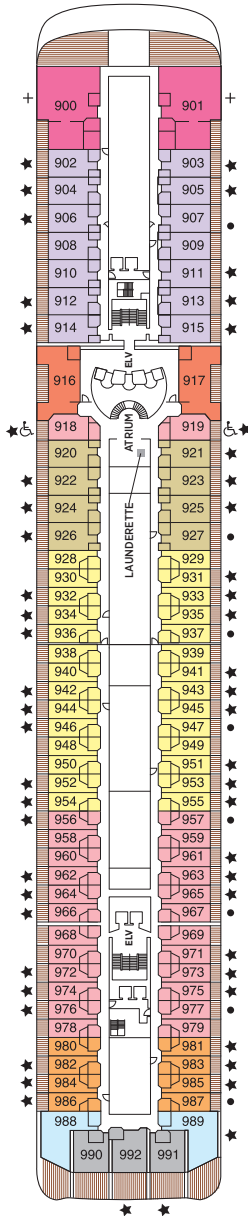

MS MASTER SUITE	 C PENTHOUSE SUITE
 GS GRAND SUITE	 D CONCIERGE SUITE
 MN MARINER SUITE	 E CONCIERGE SUITE
 SS SEVEN SEAS SUITE	 F DELUXE VERANDA SUITE
 HS HORIZON VIEW SUITE	 G DELUXE VERANDA SUITE
 A PENTHOUSE SUITE	 H DELUXE VERANDA SUITE
 B PENTHOUSE SUITE	

OVERALL LENGTH . . . . . 709 ft.
BEAM (WIDTH) . . . . . 93 ft.
DRAFT . . . . . 21 ft.
GUESTS 700
OFFICERS . . . . . European
CREW . . . . . 445 European/International
GUEST DECKS 8
GROSS TONNAGE 48,075
CRUISING SPEED . . . . . 20 Knots
SHIP'S REGISTRY . . . . . Bahamas

DECK 9