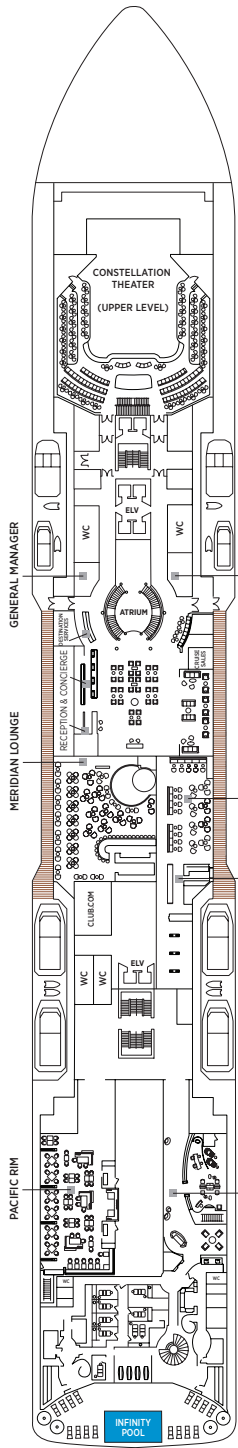

# Seven Seas Explorer® DECK PLANS

 The following Category F2 suites will be reclassified to Category F1 suites effective with all voyages departing January 15, 2017 forward:  
 732, 733, 734, 735, 736, 737, 738, 739, 744, 745, 746, 747, 748 and 749.

OVERALL LENGTH . . . 735 ft.  
 BEAM (WIDTH) . . . . . 102 ft.  
 DRAFT . . . . . 23 ft.  
 GUESTS . . . . . 750  
 OFFICERS . . . . . European  
 CREW . . . . . 542 International  
 GUEST DECKS . . . . . 10  
 GROSS TONNAGE . . . 55,254  
 CRUISING SPEED . . . 19.5 Knots  
 SHIP'S REGISTRY . . . Marshall Islands