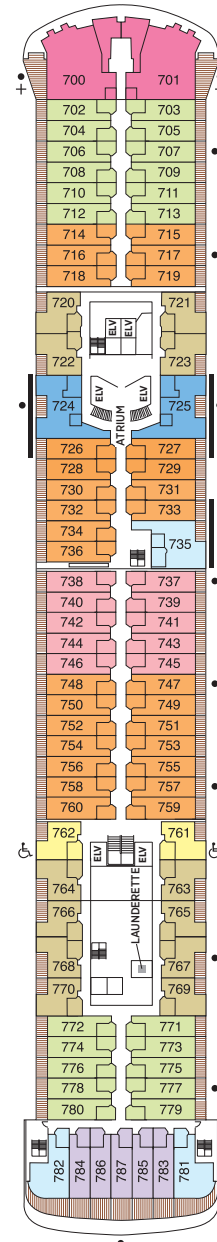

Seven Seas Voyager® DECK PLANS

DECK 4

DECK 5

DECK 6

DECK 7