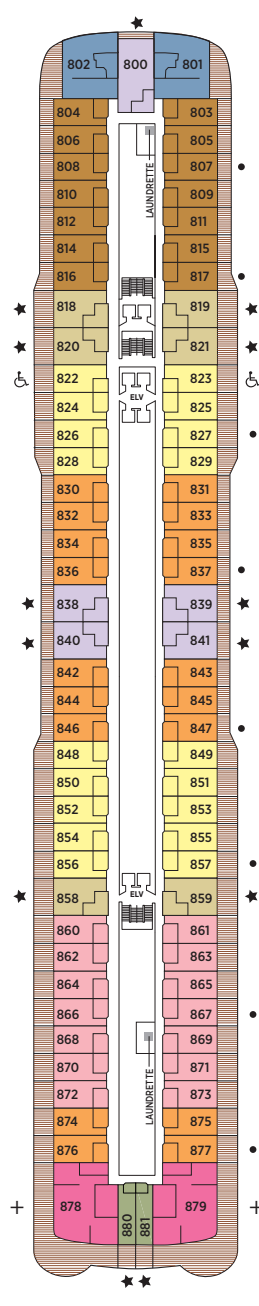

# Seven Seas Explorer® DECK PLANS

 The following Category F2 suites will be reclassified to Category F1 suites effective with all voyages departing January 15, 2017 forward:  
 732, 733, 734, 735, 736, 737, 738, 739, 744, 745, 746, 747, 748 and 749.

OVERALL LENGTH . . . 735 ft.  
 BEAM (WIDTH) . . . . . 102 ft.  
 DRAFT . . . . . 23 ft.  
 GUESTS . . . . . 750  
 OFFICERS . . . . . European  
 CREW . . . . . 542 International  
 GUEST DECKS . . . . . 10  
 GROSS TONNAGE . . . 55,254  
 CRUISING SPEED . . . 19.5 Knots  
 SHIP'S REGISTRY . . . Marshall Islands

DECK 9

DECK 10

DECK 11

DECK 12

DECK 14

- + 2-bedroom suite accommodates up to 6 guests
- Convertible sofa bed
- ♿ Wheelchair accessible suites 822, 823, and 916 have shower stall instead of bathtub
- Connecting suites
- ★ Bathroom features a glass-enclosed shower instead of bathtub in category A, B, C, G1, G2 and H

OVERALL LENGTH . . . . . 670 ft.  
 BEAM (WIDTH) . . . . . 94.5 ft.  
 DRAFT . . . . . 23 ft.  
 GUESTS . . . . . 700  
 OFFICERS . . . . . European  
 CREW . . . . . 447 European/International  
 GUEST DECKS . . . . . 9  
 GROSS TONNAGE . . . . . 42,363  
 CRUISING SPEED . . . . . 20 Knots  
 SHIP'S REGISTRY . . . . . Bahamas