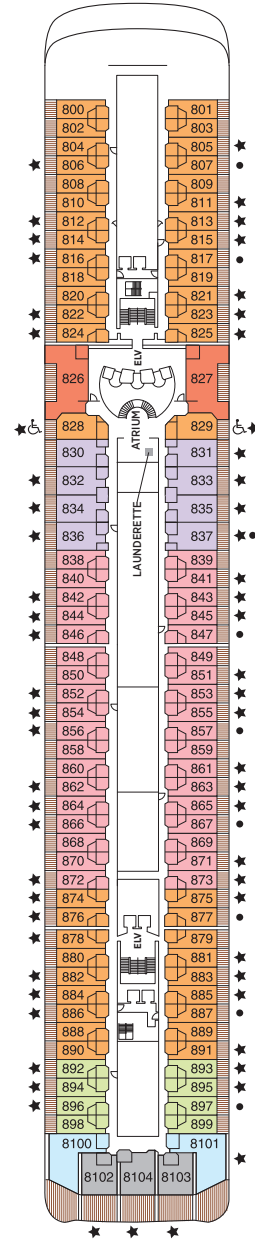

Seven Seas Mariner® DECK PLANS