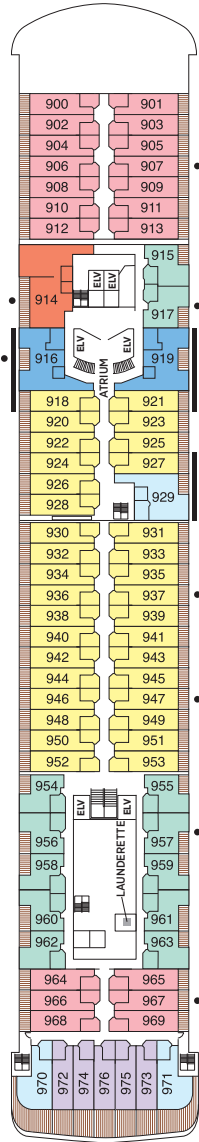

MS MASTER SUITE	 C PENTHOUSE SUITE
 GS GRAND SUITE	 D CONCIERGE SUITE
 VS VOYAGER SUITE	 E CONCIERGE SUITE
 SS SEVEN SEAS SUITE	 F DELUXE VERANDA SUITE
 A PENTHOUSE SUITE	 G DELUXE VERANDA SUITE
 B PENTHOUSE SUITE	 H DELUXE VERANDA SUITE

OVERALL LENGTH . . . . . 670 ft.
BEAM (WIDTH) . . . . . 94.5 ft.
DRAFT . . . . . 23 ft.
GUESTS 700
OFFICERS . . . . . European
CREW . . . . . 447 European/International
GUEST DECKS 9
GROSS TONNAGE 42,363
CRUISING SPEED . . . . . 20 Knots
SHIP'S REGISTRY . . . . . Bahamas

DECK 8

DECK 9

DECK 10

DECK 11

DECK 12

- + 2-bedroom suite accommodates up to 6 guests
- Convertible sofa bed
- ♿ Wheelchair accessible suites 761, 762, 859 and 860 have shower stall instead of bathtub
- Connecting suites

Up to one rollaway bed can be added to most staterooms, please inquire at time of booking.