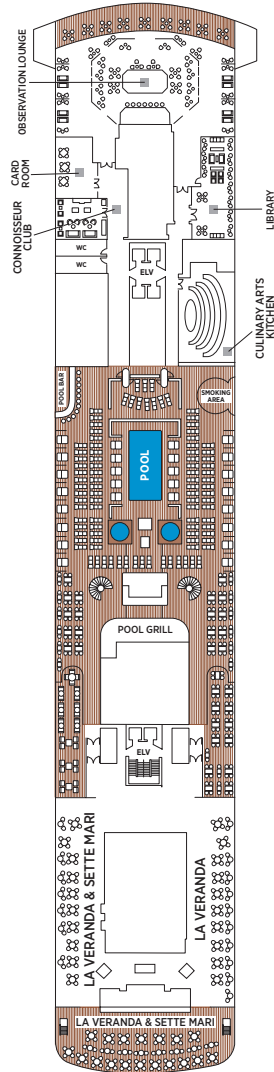

RS REGENT SUITE	C PENTHOUSE SUITE
MS MASTER SUITE	D CONCIERGE SUITE
GS GRAND SUITE	E CONCIERGE SUITE
ES EXPLORER SUITE	F1 SUPERIOR SUITE
SS1 SEVEN SEAS SUITE	F2 SUPERIOR SUITE
SS2 SEVEN SEAS SUITE	G1 DELUXE VERANDA SUITE
A PENTHOUSE SUITE	G2 DELUXE VERANDA SUITE
B PENTHOUSE SUITE	H VERANDA SUITE

OVERALL LENGTH . . . 735 ft.
BEAM (WIDTH) . . . . . 102 ft.
DRAFT . . . . . 23 ft.
GUESTS 750
OFFICERS . . . . . European
CREW . . . . . 542 International
GUEST DECKS 10
GROSS TONNAGE . . . 55,254
CRUISING SPEED . . . 19.5 Knots
SHIP'S REGISTRY . . . Marshall Islands

DECK 11

DECK 14

- + 2-bedroom suite accommodates up to 6 guests
- Convertible sofa bed
- ♿ Wheelchair accessible suites 822, 823, and 916 have shower stall instead of bathtub
- Connecting suites
- ★ Bathroom features a glass-enclosed shower instead of bathtub in category A, B, C, G1, G2 and H