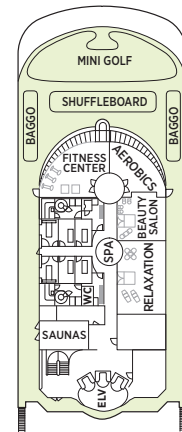

# Seven Seas Navigator® DECK PLANS

DECK 5

DECK 6

DECK 7

DECK 8

- MS MASTER SUITE
- GS GRAND SUITE
- NS NAVIGATOR SUITE
- A PENTHOUSE SUITE
- B PENTHOUSE SUITE
- C PENTHOUSE SUITE
- D CONCIERGE SUITE
- E DELUXE VERANDA SUITE
- F DELUXE VERANDA SUITE
- G DELUXE WINDOW SUITE
- H DELUXE WINDOW SUITE

OVERALL LENGTH . . . . . 566 ft.  
 BEAM (WIDTH) . . . . . 81 ft.  
 DRAFT . . . . . 24 ft.  
 GUESTS . . . . . 490  
 OFFICERS . . . . . European  
 CREW . . . . . 345 European/International  
 GUEST DECKS . . . . . 8  
 GROSS TONNAGE . . . . . 28,803  
 CRUISING SPEED . . . . . 20 Knots  
 SHIP'S REGISTRY . . . . . Bahamas

DECK 9

DECK 10

DECK 11

DECK 12

- Convertible sofa bed
- ♿ Wheelchair accessible suites 832, 833, 928 and 929 have shower stall instead of bathtub
- Connecting suites

Up to one rollaway bed can be added to most staterooms, please inquire at time of booking.