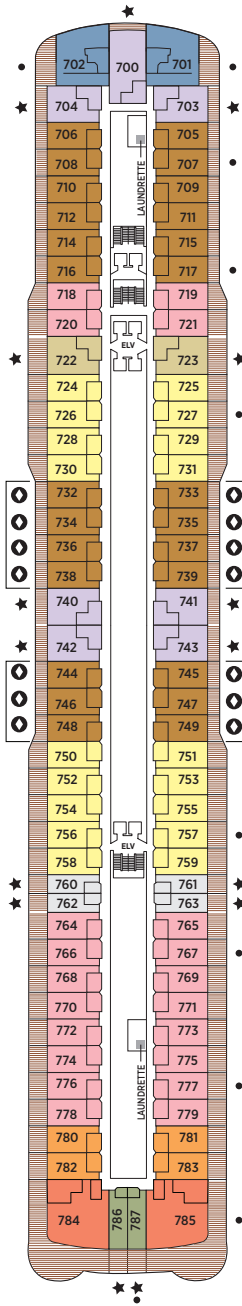

# Seven Seas Explorer® DECK PLANS

 The following Category F2 suites will be reclassified to Category F1 suites effective with all voyages departing January 15, 2017 forward:  
 732, 733, 734, 735, 736, 737, 738, 739, 744, 745, 746, 747, 748 and 749.

- |                      |                         |
|----------------------|-------------------------|
| RS REGENT SUITE      | C PENTHOUSE SUITE       |
| MS MASTER SUITE      | D CONCIERGE SUITE       |
| GS GRAND SUITE       | E CONCIERGE SUITE       |
| ES EXPLORER SUITE    | F1 SUPERIOR SUITE       |
| SS1 SEVEN SEAS SUITE | F2 SUPERIOR SUITE       |
| SS2 SEVEN SEAS SUITE | G1 DELUXE VERANDA SUITE |
| A PENTHOUSE SUITE    | G2 DELUXE VERANDA SUITE |
| B PENTHOUSE SUITE    | H VERANDA SUITE         |

OVERALL LENGTH . . . 735 ft.  
 BEAM (WIDTH) . . . . . 102 ft.  
 DRAFT . . . . . 23 ft.  
 GUESTS . . . . . 750  
 OFFICERS . . . . . European  
 CREW . . . . . 542 International  
 GUEST DECKS . . . . . 10  
 GROSS TONNAGE . . . 55,254  
 CRUISING SPEED . . . 19.5 Knots  
 SHIP'S REGISTRY . . . Marshall Islands

DECK 9

DECK 10

DECK 11

DECK 12

DECK 14

- + 2-bedroom suite accommodates up to 6 guests
- Convertible sofa bed
- ♿ Wheelchair accessible suites 822, 823, and 916 have shower stall instead of bathtub
- Connecting suites
- ★ Bathroom features a glass-enclosed shower instead of bathtub in category A, B, C, G1, G2 and H