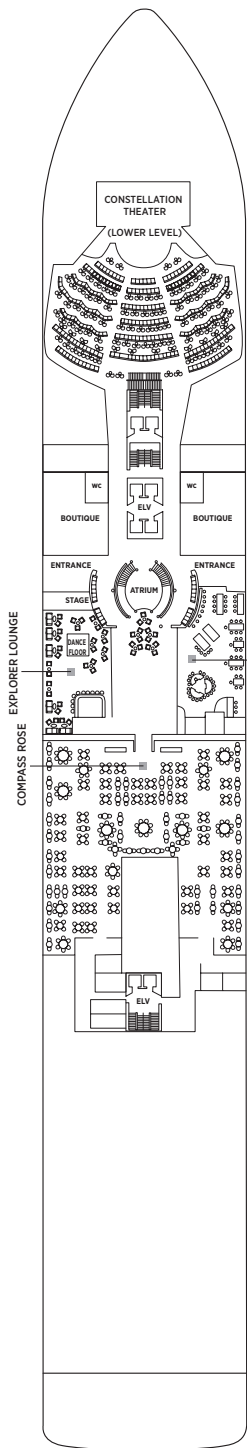

# Seven Seas Explorer® DECK PLANS

 The following Category F2 suites will be reclassified to Category F1 suites effective with all voyages departing January 15, 2017 forward:  
 732, 733, 734, 735, 736, 737, 738, 739, 744, 745, 746, 747, 748 and 749.

OVERALL LENGTH . . . 735 ft.  
 BEAM (WIDTH) . . . . . 102 ft.  
 DRAFT . . . . . 23 ft.  
 GUESTS . . . . . 750  
 OFFICERS . . . . . European  
 CREW . . . . . 542 International  
 GUEST DECKS . . . . . 10  
 GROSS TONNAGE . . . 55,254  
 CRUISING SPEED . . . 19.5 Knots  
 SHIP'S REGISTRY . . . Marshall Islands