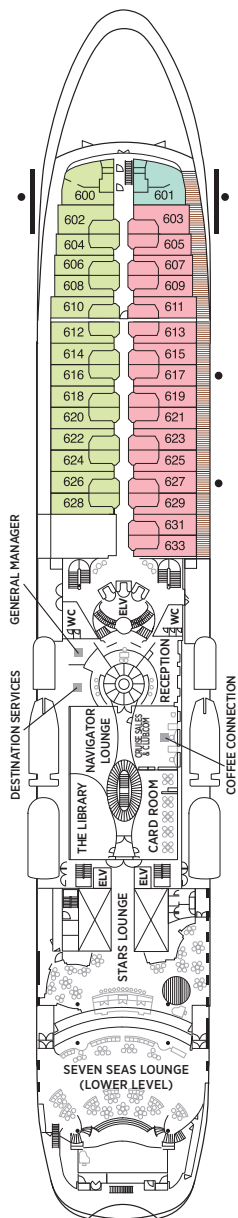

Seven Seas Navigator® DECK PLANS

DECK 6