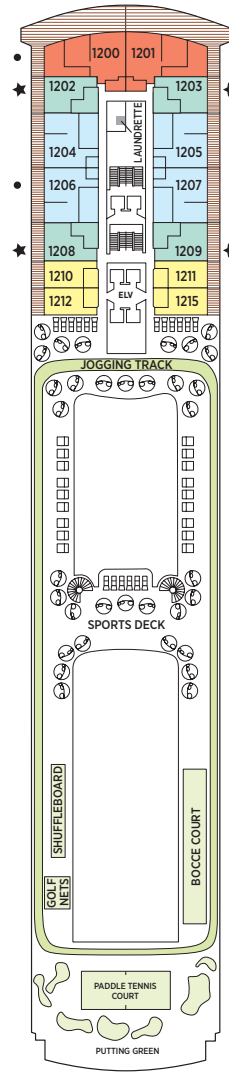

OVERALL LENGTH . . . 735 ft.  
 BEAM (WIDTH) . . . . . 102 ft.  
 DRAFT . . . . . 23 ft.  
 GUESTS . . . . . 750  
 OFFICERS . . . . . European  
 CREW . . . . . 542 International  
 GUEST DECKS . . . . . 10  
 GROSS TONNAGE . . . 55,254  
 CRUISING SPEED . . . 19.5 Knots  
 SHIP'S REGISTRY . . . Marshall Islands

DECK 9

DECK 10

DECK 11

DECK 12

DECK 14

- + 2-bedroom suite accommodates up to 6 guests
- Convertible sofa bed
- ♿ Wheelchair accessible suites 822, 823, and 916 have shower stall instead of bathtub
- Connecting suites
- ★ Bathroom features a glass-enclosed shower instead of bathtub in category A, B, C, G1, G2 and H