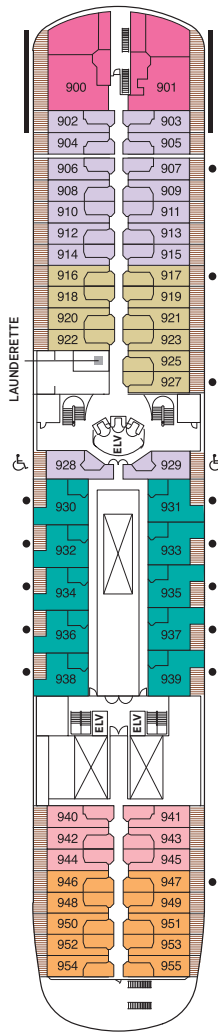

- MS MASTER SUITE
- GS GRAND SUITE
- NS NAVIGATOR SUITE
- A PENTHOUSE SUITE
- B PENTHOUSE SUITE
- C PENTHOUSE SUITE
- D CONCIERGE SUITE
- E DELUXE VERANDA SUITE
- F DELUXE VERANDA SUITE
- G DELUXE WINDOW SUITE
- H DELUXE WINDOW SUITE

OVERALL LENGTH . . . . . 566 ft.
BEAM (WIDTH) . . . . . 81 ft.
DRAFT . . . . . 24 ft.
GUESTS 490
OFFICERS . . . . . European
CREW . . . . . 345 European/International
GUEST DECKS 8
GROSS TONNAGE 28,803
CRUISING SPEED . . . . . 20 Knots
SHIP'S REGISTRY . . . . . Bahamas

DECK 9