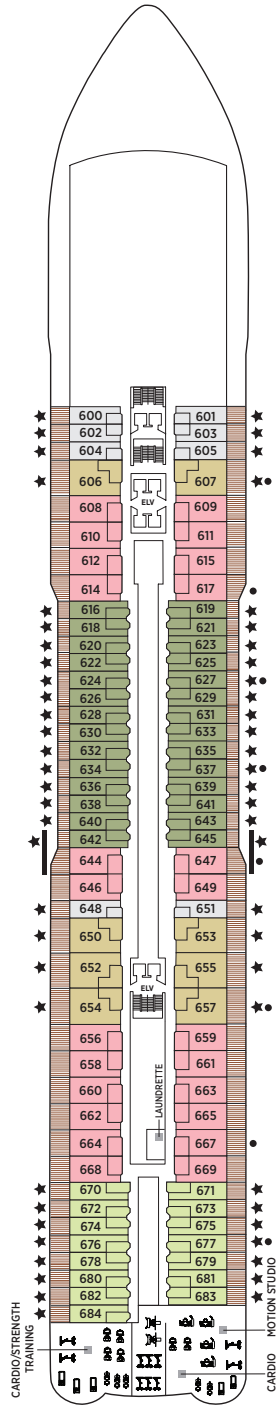

# Seven Seas Explorer® DECK PLANS

 The following Category F2 suites will be reclassified to Category F1 suites effective with all voyages departing January 15, 2017 forward:  
 732, 733, 734, 735, 736, 737, 738, 739, 744, 745, 746, 747, 748 and 749.

OVERALL LENGTH . . . 735 ft.  
 BEAM (WIDTH) . . . . . 102 ft.  
 DRAFT . . . . . 23 ft.  
 GUESTS . . . . . 750  
 OFFICERS . . . . . European  
 CREW . . . . . 542 International  
 GUEST DECKS . . . . . 10  
 GROSS TONNAGE . . . 55,254  
 CRUISING SPEED . . . 19.5 Knots  
 SHIP'S REGISTRY . . . Marshall Islands