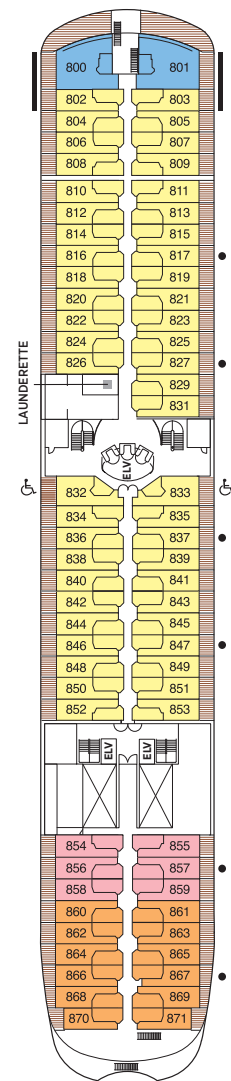

Seven Seas Navigator® DECK PLANS

DECK 8