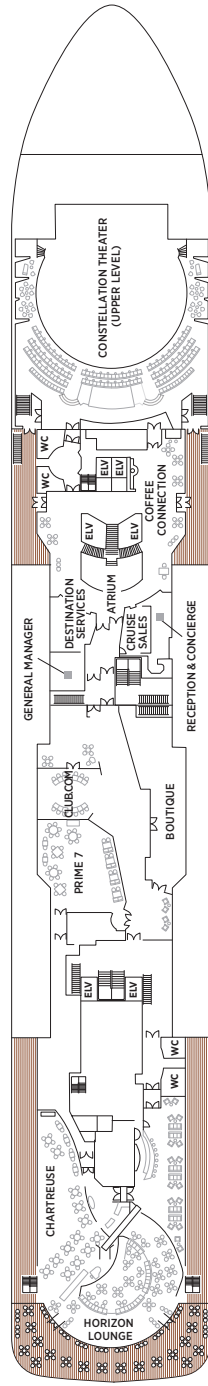

Seven Seas Voyager® DECK PLANS

DECK 4

DECK 5

DECK 6

DECK 7