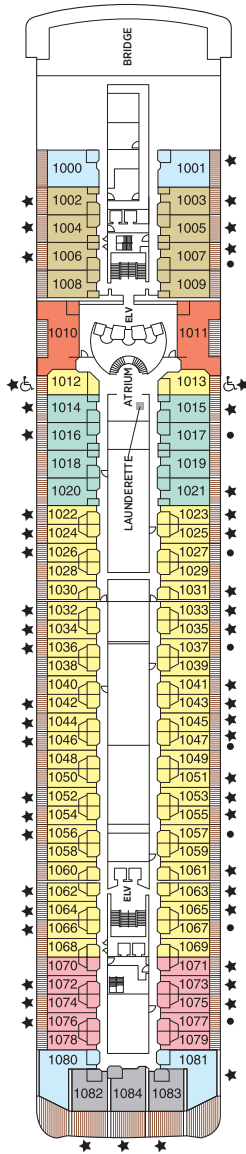

MS MASTER SUITE	 C PENTHOUSE SUITE
 GS GRAND SUITE	 D CONCIERGE SUITE
 MN MARINER SUITE	 E CONCIERGE SUITE
 SS SEVEN SEAS SUITE	 F DELUXE VERANDA SUITE
 HS HORIZON VIEW SUITE	 G DELUXE VERANDA SUITE
 A PENTHOUSE SUITE	 H DELUXE VERANDA SUITE
 B PENTHOUSE SUITE	

OVERALL LENGTH . . . . . 709 ft.
BEAM (WIDTH) . . . . . 93 ft.
DRAFT . . . . . 21 ft.
GUESTS 700
OFFICERS . . . . . European
CREW . . . . . 445 European/International
GUEST DECKS 8
GROSS TONNAGE 48,075
CRUISING SPEED . . . . . 20 Knots
SHIP'S REGISTRY . . . . . Bahamas

DECK 10

- + 2-bedroom suite accommodates up to 6 guests
- Convertible sofa bed
- ♿ Wheelchair accessible suites 828, 829, 918, 919, 1012 and 1013 have shower stall instead of bathtub
- ★ Bathroom features a glass-enclosed shower instead of bathtub

Up to one rollaway bed can be added to most staterooms, please inquire at time of booking.