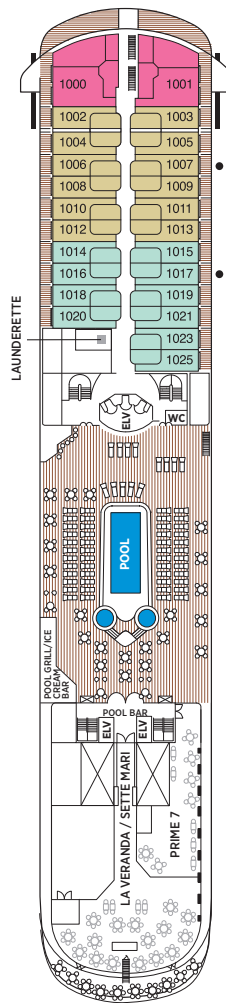

- MS MASTER SUITE
- GS GRAND SUITE
- NS NAVIGATOR SUITE
- A PENTHOUSE SUITE
- B PENTHOUSE SUITE
- C PENTHOUSE SUITE
- D CONCIERGE SUITE
- E DELUXE VERANDA SUITE
- F DELUXE VERANDA SUITE
- G DELUXE WINDOW SUITE
- H DELUXE WINDOW SUITE

OVERALL LENGTH . . . . . 566 ft.
BEAM (WIDTH) . . . . . 81 ft.
DRAFT . . . . . 24 ft.
GUESTS 490
OFFICERS . . . . . European
CREW . . . . . 345 European/International
GUEST DECKS 8
GROSS TONNAGE 28,803
CRUISING SPEED . . . . . 20 Knots
SHIP'S REGISTRY . . . . . Bahamas

DECK 10

DECK 12

- Convertible sofa bed
- ♿ Wheelchair accessible suites 832, 833, 928 and 929 have shower stall instead of bathtub
- Connecting suites

Up to one rollaway bed can be added to most staterooms, please inquire at time of booking.