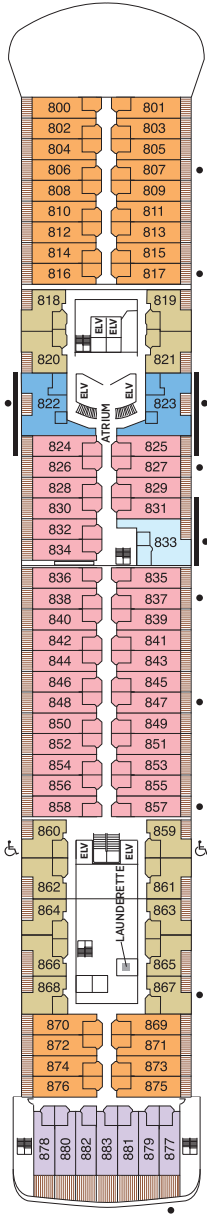

MS MASTER SUITE	 C PENTHOUSE SUITE
 GS GRAND SUITE	 D CONCIERGE SUITE
 VS VOYAGER SUITE	 E CONCIERGE SUITE
 SS SEVEN SEAS SUITE	 F DELUXE VERANDA SUITE
 A PENTHOUSE SUITE	 G DELUXE VERANDA SUITE
 B PENTHOUSE SUITE	 H DELUXE VERANDA SUITE

OVERALL LENGTH . . . . . 670 ft.
BEAM (WIDTH) . . . . . 94.5 ft.
DRAFT . . . . . 23 ft.
GUESTS 700
OFFICERS . . . . . European
CREW . . . . . 447 European/International
GUEST DECKS 9
GROSS TONNAGE 42,363
CRUISING SPEED . . . . . 20 Knots
SHIP'S REGISTRY . . . . . Bahamas

DECK 8