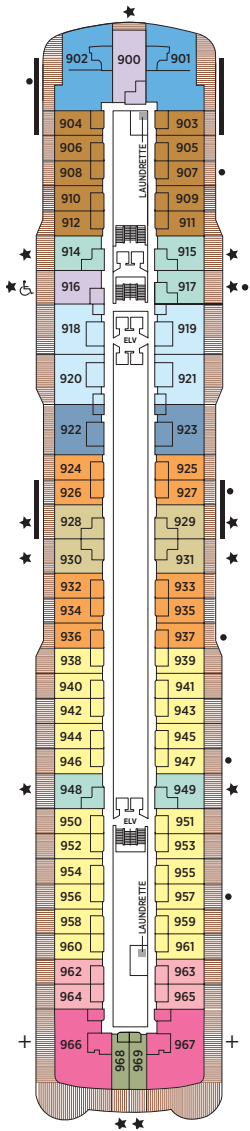

# Seven Seas Explorer® DECK PLANS

 The following Category F2 suites will be reclassified to Category F1 suites effective with all voyages departing January 15, 2017 forward:  
 732, 733, 734, 735, 736, 737, 738, 739, 744, 745, 746, 747, 748 and 749.

OVERALL LENGTH . . . 735 ft.  
 BEAM (WIDTH) . . . . . 102 ft.  
 DRAFT . . . . . 23 ft.  
 GUESTS . . . . . 750  
 OFFICERS . . . . . European  
 CREW . . . . . 542 International  
 GUEST DECKS . . . . . 10  
 GROSS TONNAGE . . . 55,254  
 CRUISING SPEED . . . 19.5 Knots  
 SHIP'S REGISTRY . . . Marshall Islands

DECK 9

DECK 10

DECK 11

DECK 12

DECK 14

- + 2-bedroom suite accommodates up to 6 guests
- Convertible sofa bed
- ♿ Wheelchair accessible suites 822, 823, and 916 have shower stall instead of bathtub
- Connecting suites
- ★ Bathroom features a glass-enclosed shower instead of bathtub in category A, B, C, G1, G2 and H

OVERALL LENGTH . . . . . 670 ft.  
 BEAM (WIDTH) . . . . . 94.5 ft.  
 DRAFT . . . . . 23 ft.  
 GUESTS . . . . . 700  
 OFFICERS . . . . . European  
 CREW . . . . . 447 European/International  
 GUEST DECKS . . . . . 9  
 GROSS TONNAGE . . . . . 42,363  
 CRUISING SPEED . . . . . 20 Knots  
 SHIP'S REGISTRY . . . . . Bahamas