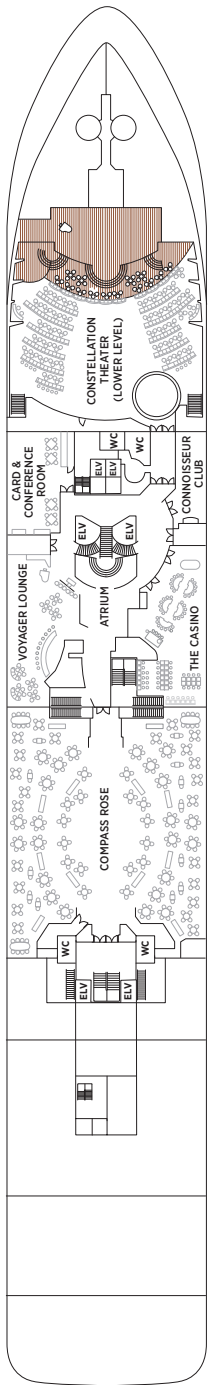

Seven Seas Voyager® DECK PLANS

DECK 4