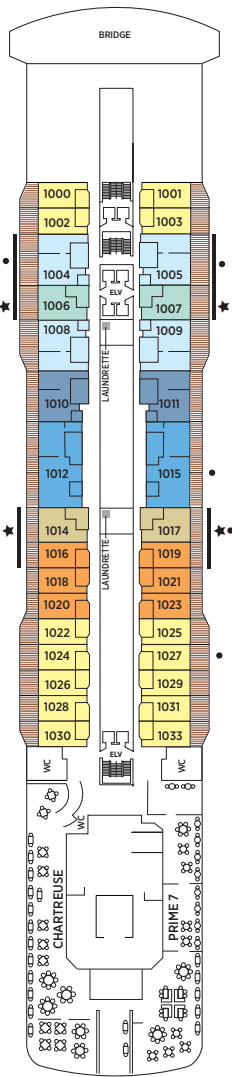

RS REGENT SUITE	C PENTHOUSE SUITE
MS MASTER SUITE	D CONCIERGE SUITE
GS GRAND SUITE	E CONCIERGE SUITE
ES EXPLORER SUITE	F1 SUPERIOR SUITE
SS1 SEVEN SEAS SUITE	F2 SUPERIOR SUITE
SS2 SEVEN SEAS SUITE	G1 DELUXE VERANDA SUITE
A PENTHOUSE SUITE	G2 DELUXE VERANDA SUITE
B PENTHOUSE SUITE	H VERANDA SUITE

OVERALL LENGTH . . . 735 ft.
BEAM (WIDTH) . . . . . 102 ft.
DRAFT . . . . . 23 ft.
GUESTS 750
OFFICERS . . . . . European
CREW . . . . . 542 International
GUEST DECKS 10
GROSS TONNAGE . . . 55,254
CRUISING SPEED . . . 19.5 Knots
SHIP'S REGISTRY . . . Marshall Islands

DECK 10

DECK 14

- + 2-bedroom suite accommodates up to 6 guests
- Convertible sofa bed
- ♿ Wheelchair accessible suites 822, 823, and 916 have shower stall instead of bathtub
- Connecting suites
- ★ Bathroom features a glass-enclosed shower instead of bathtub in category A, B, C, G1, G2 and H