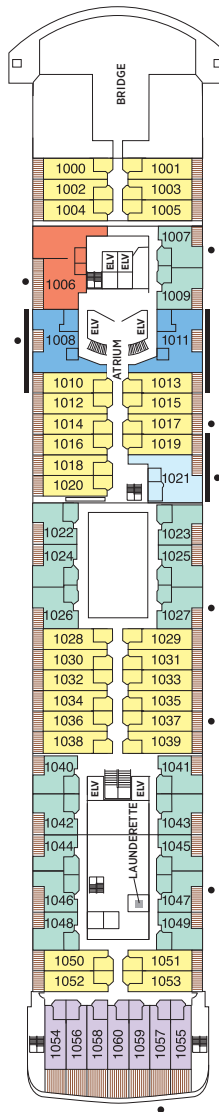

MS MASTER SUITE	 C PENTHOUSE SUITE
 GS GRAND SUITE	 D CONCIERGE SUITE
 VS VOYAGER SUITE	 E CONCIERGE SUITE
 SS SEVEN SEAS SUITE	 F DELUXE VERANDA SUITE
 A PENTHOUSE SUITE	 G DELUXE VERANDA SUITE
 B PENTHOUSE SUITE	 H DELUXE VERANDA SUITE

OVERALL LENGTH . . . . . 670 ft.
BEAM (WIDTH) . . . . . 94.5 ft.
DRAFT . . . . . 23 ft.
GUESTS 700
OFFICERS . . . . . European
CREW . . . . . 447 European/International
GUEST DECKS 9
GROSS TONNAGE 42,363
CRUISING SPEED . . . . . 20 Knots
SHIP'S REGISTRY . . . . . Bahamas

DECK 8

DECK 9

DECK 10

DECK 11

DECK 12

- + 2-bedroom suite accommodates up to 6 guests
- Convertible sofa bed
- ♿ Wheelchair accessible suites 761, 762, 859 and 860 have shower stall instead of bathtub
- Connecting suites

Up to one rollaway bed can be added to most staterooms, please inquire at time of booking.