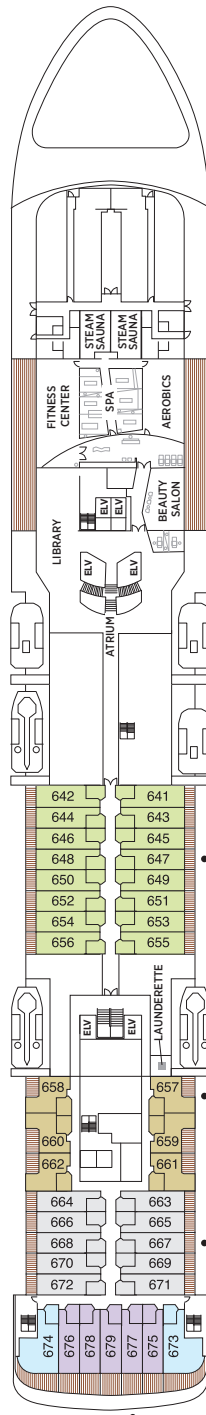

Seven Seas Voyager® DECK PLANS

DECK 4

DECK 5

DECK 6

DECK 7