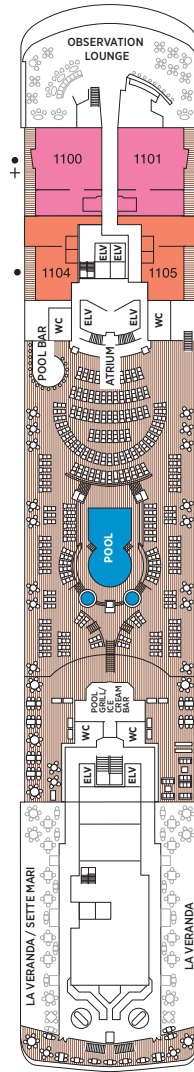

MS MASTER SUITE	 C PENTHOUSE SUITE
 GS GRAND SUITE	 D CONCIERGE SUITE
 VS VOYAGER SUITE	 E CONCIERGE SUITE
 SS SEVEN SEAS SUITE	 F DELUXE VERANDA SUITE
 A PENTHOUSE SUITE	 G DELUXE VERANDA SUITE
 B PENTHOUSE SUITE	 H DELUXE VERANDA SUITE

OVERALL LENGTH . . . . . 670 ft.
BEAM (WIDTH) . . . . . 94.5 ft.
DRAFT . . . . . 23 ft.
GUESTS 700
OFFICERS . . . . . European
CREW . . . . . 447 European/International
GUEST DECKS 9
GROSS TONNAGE 42,363
CRUISING SPEED . . . . . 20 Knots
SHIP'S REGISTRY . . . . . Bahamas

DECK 8

DECK 9

DECK 10

DECK 11

DECK 12

- + 2-bedroom suite accommodates up to 6 guests
- Convertible sofa bed
- ♿ Wheelchair accessible suites 761, 762, 859 and 860 have shower stall instead of bathtub
- Connecting suites

Up to one rollaway bed can be added to most staterooms, please inquire at time of booking.