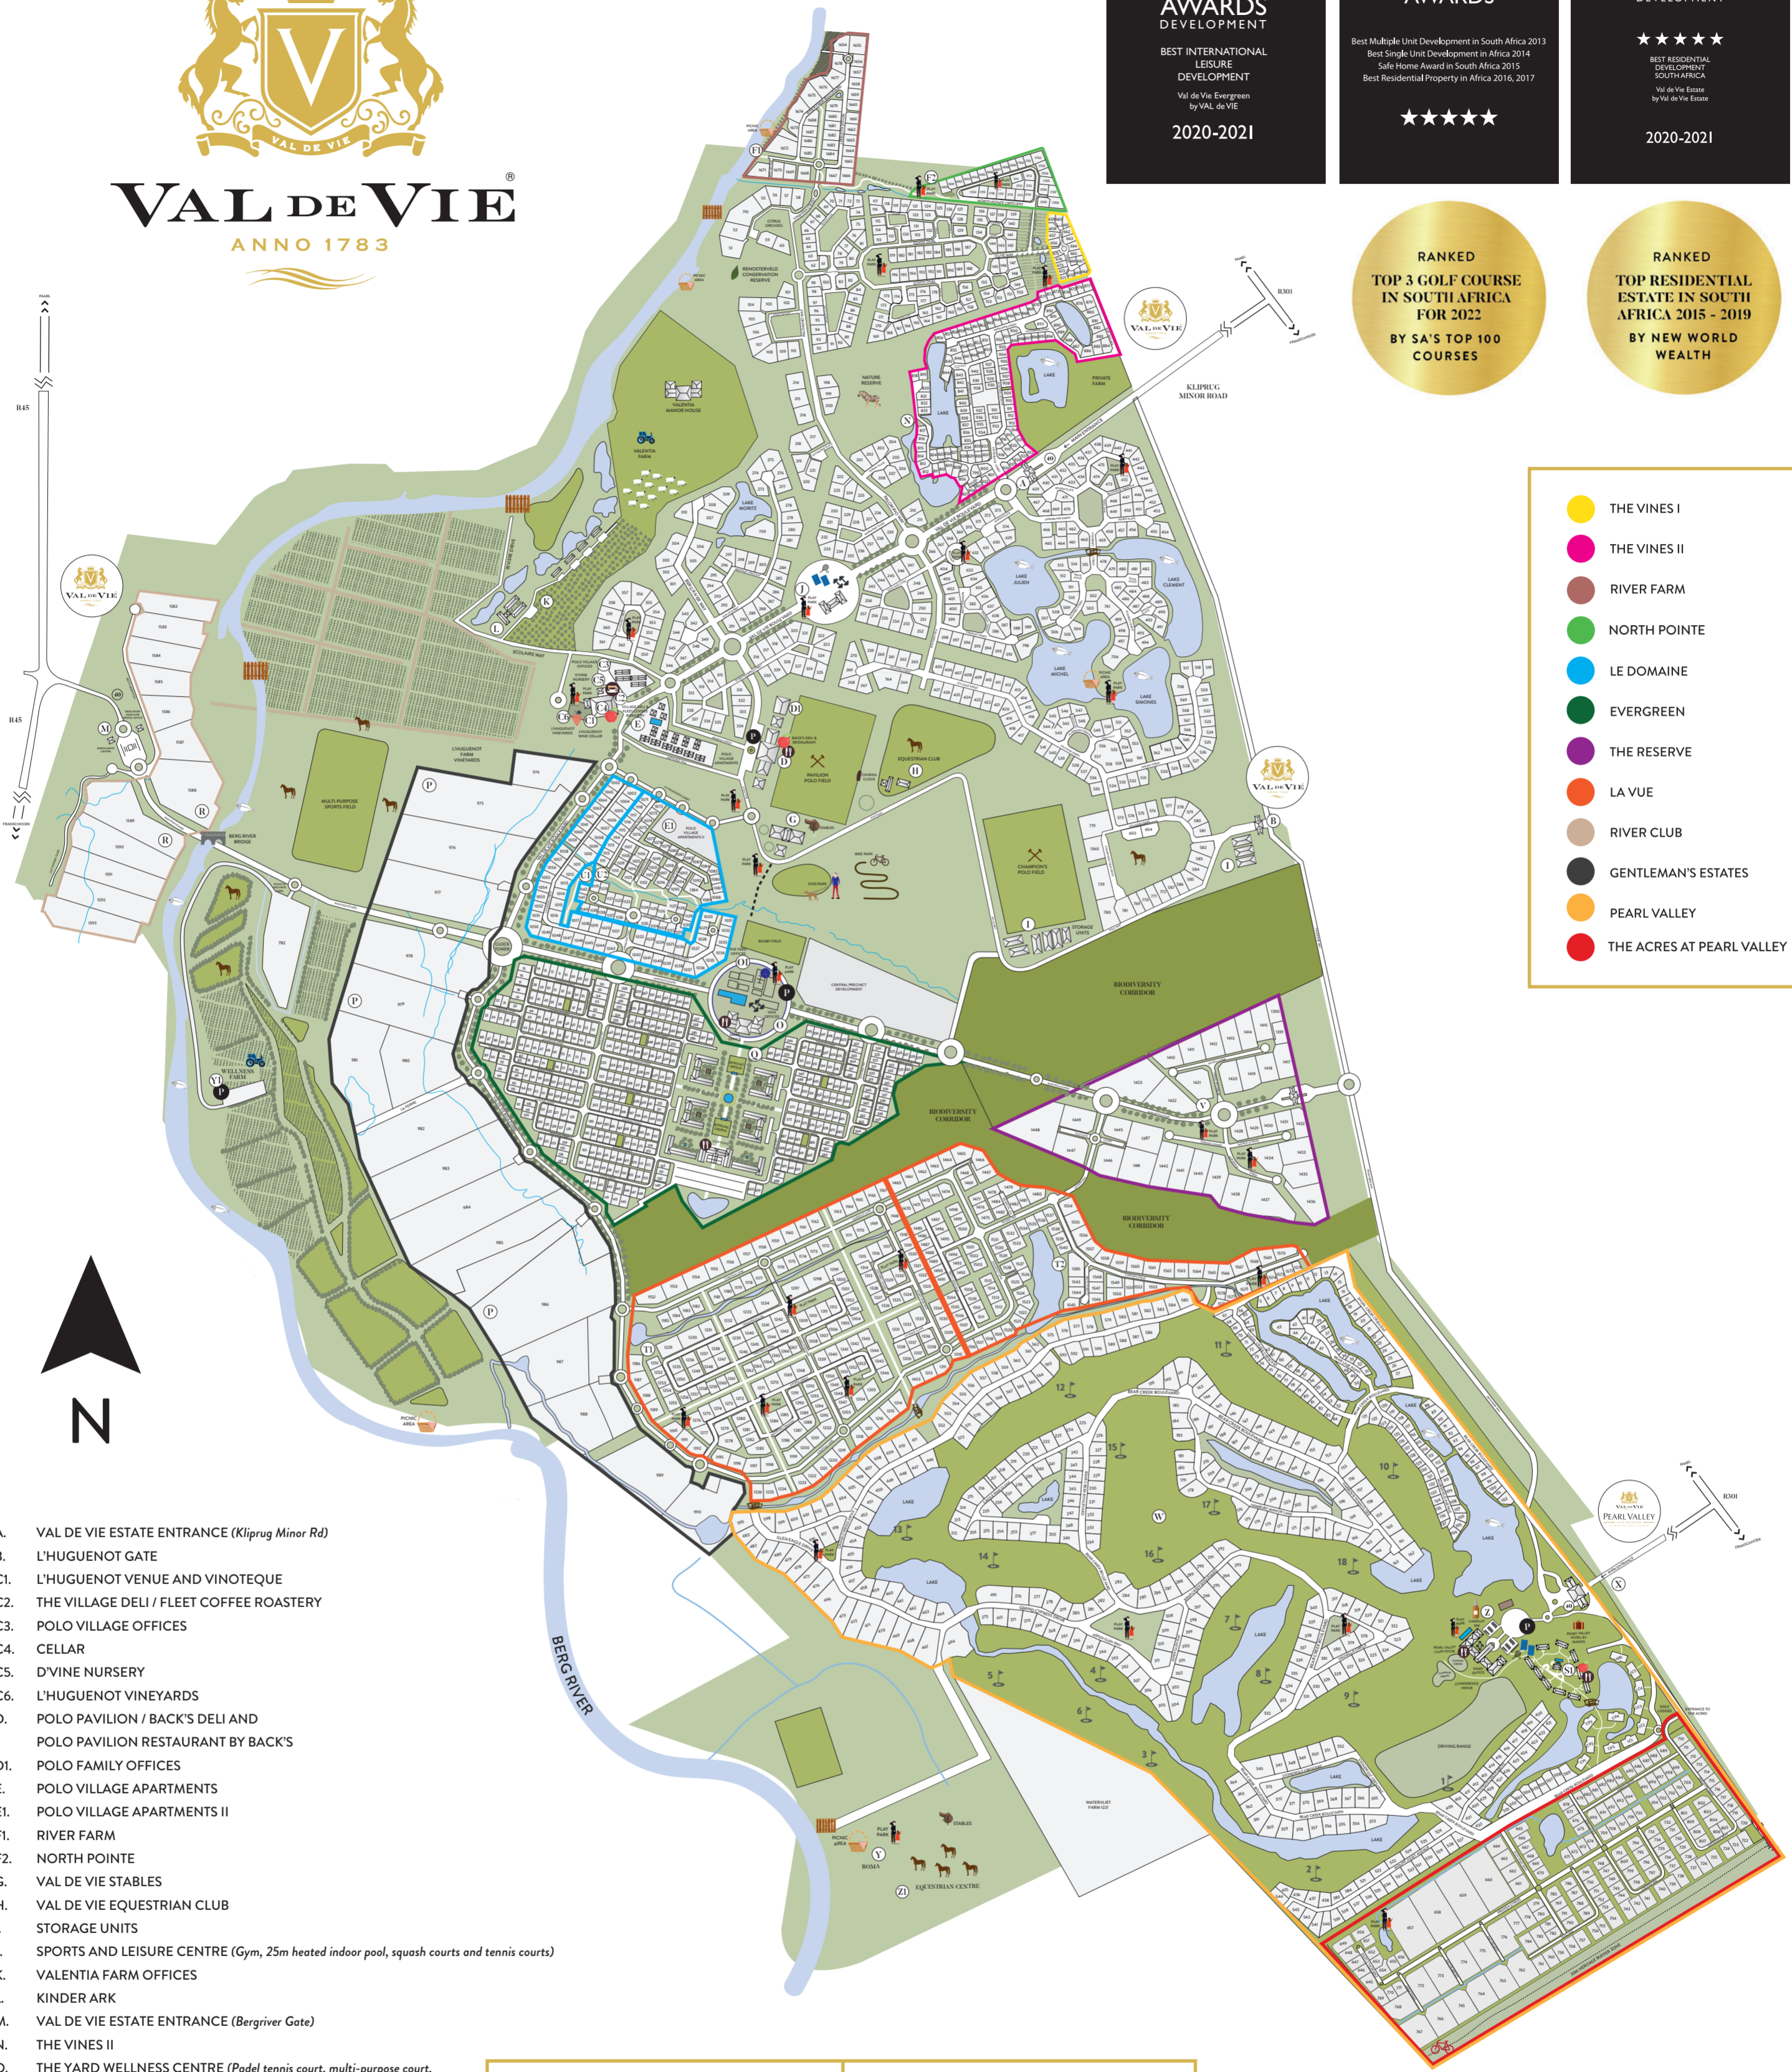

★★★★★  
**RANKED  
TOP RESIDENTIAL  
ESTATE IN SOUTH  
AFRICA 2015 - 2019**  
BY NEW WORLD  
WEALTH

- THE VINES I
- THE VINES II
- RIVER FARM
- NORTH POINTE
- LE DOMAINE
- EVERGREEN
- THE RESERVE
- LA VUE
- RIVER CLUB
- GENTLEMAN'S ESTATES
- PEARL VALLEY
- THE ACRES AT PEARL VALLEY

- A. VAL DE VIE ESTATE ENTRANCE (Kliprug Minor Rd)
- B. L'HUGUENOT GATE
- C1. L'HUGUENOT VENUE AND VINOTEQUE
- C2. THE VILLAGE DELI / FLEET COFFEE ROASTERY
- C3. POLO VILLAGE OFFICES
- C4. CELLAR
- C5. D'VINE NURSERY
- C6. L'HUGUENOT VINEYARDS
- D. POLO PAVILION / BACK'S DELI AND POLO PAVILION RESTAURANT BY BACK'S
- D1. POLO FAMILY OFFICES
- E. POLO VILLAGE APARTMENTS
- E1. POLO VILLAGE APARTMENTS II
- F1. RIVER FARM
- F2. NORTH POINTE
- G. VAL DE VIE STABLES
- H. VAL DE VIE EQUESTRIAN CLUB
- I. STORAGE UNITS
- J. SPORTS AND LEISURE CENTRE (Gym, 25m heated indoor pool, squash courts and tennis courts)
- K. VALENTIA FARM OFFICES
- L. KINDER ARK
- M. VAL DE VIE ESTATE ENTRANCE (Bergriver Gate)
- N. THE VINES II
- O. THE YARD WELLNESS CENTRE (Padel tennis court, multi-purpose court, basketball court, 50m outdoor pool, running track and The Yard gym)
- O1. THE YARD OFFICES
- P. GENTLEMAN'S ESTATES
- Q. VAL DE VIE EVERGREEN
- R. RIVER CLUB
- S. PEARL VALLEY HOTEL BY MANTIS
- S1. BACK'S DELI AND RESTAURANT
- T1. LA VUE I
- T2. LA VUE II
- U1. LE DOMAINE
- U2. THE VINES AT LE DOMAINE
- V. THE RESERVE
- W. PEARL VALLEY JACK NICKLAUS SIGNATURE GOLF COURSE
- X. PEARL VALLEY ENTRANCE
- Y. BOMA
- Y1. WELLNESS FARM
- Z. CAMELOT SPA AT VAL DE VIE
- Z1. PEARL VALLEY EQUESTRIAN CENTRE

40	SPEED LIMIT		FARMS
	PICNIC AREA		STABLES
	PERIMETER FENCE ACCESS GATE		PEARL VALLEY HOTEL BY MANTIS
	EQUESTRIAN PADDOCKS		DOG PARK
	FRESHWATER CATCH AND RELEASE		CAMELOT SPA AT VAL DE VIE
	NATURE RESERVE		PARKING
	PLAY PARK		GYM
	FYNBOS RESERVE		TENNIS COURT
	RESTAURANT		VALENTIA FARM
	WINE TASTING		BIKE PARK
	DELI		SPECIALIZED @ PAARL FLOW TRAIL
	COFFEE SHOP		PADEL COURT