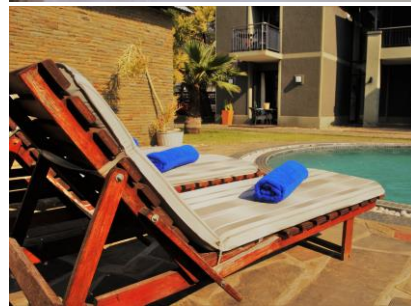

UTOPIA ACCOMMODATION

We offer 1 stylish Executive Suite, 1 En-suite Luxury Self-Catering Unit, 6 luxurious en-suite suites with balconies overlooking the Klein Windhoek River and 12 on-suite Standard rooms. The Executive suite is equipped with a kitchenette, reading corner, plasma screen TV, private balcony, king size bed, air-condition and Wi-Fi access, the 7 luxury suites are all equipped with large plasma screen TV's, DSTV, free Wi-Fi access, stocked minibar and air-conditioning. The standard rooms are also equipped with a plasma screen TV's, DSTV, free Wi-Fi access and air-conditioning. There is are 2 swimming pools available that may be used by our guests. Breakfast is included and served in the on-premises restaurant, where guests are also able to enjoy Lunch and Dinner.