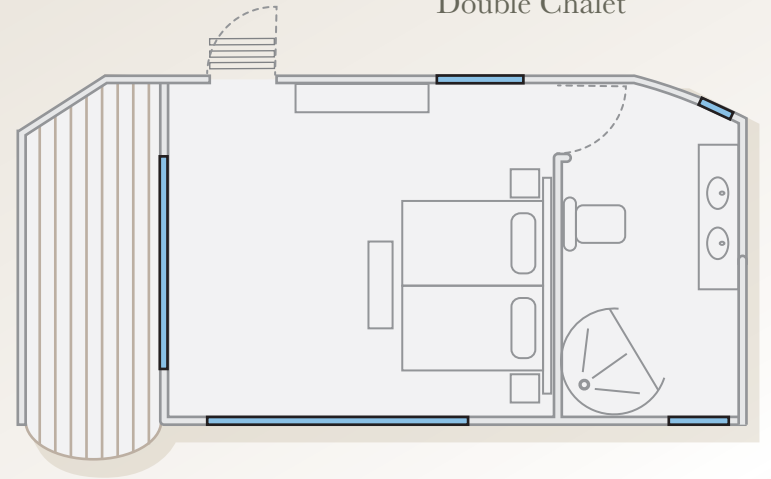

Chobe River

Serondela Lodge

Chobe river - Namibia

Double Chalet

Family Chalet