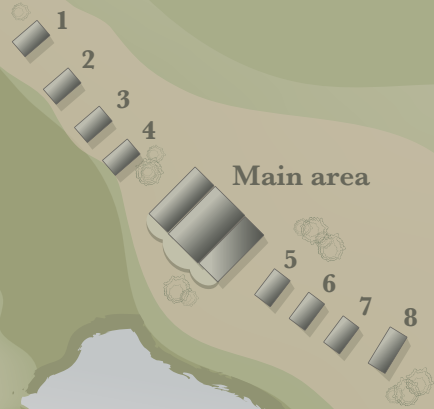

Chobe River

Serondela Lodge

Chobe river - Namibia

Double Chalet

Family Chalet